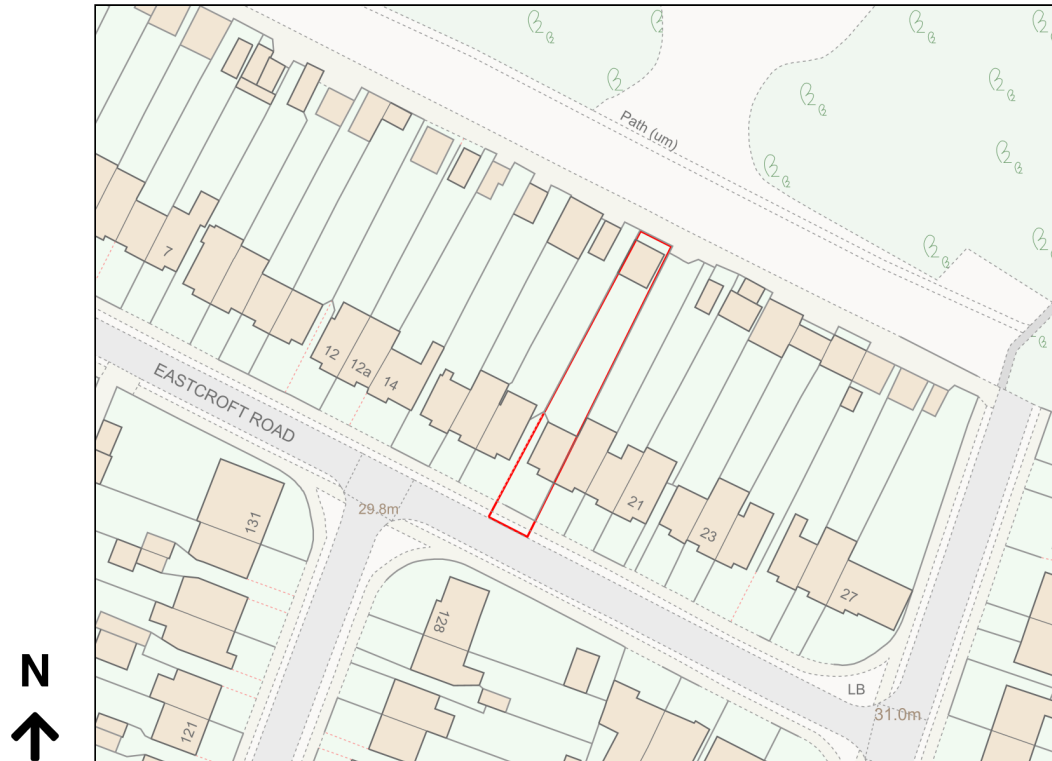

Location Plan

Site Address: 18, Eastcroft Road, West Ewell, KT19 9TX

Date Produced: 03-Mar-2024

Scale: 1:1250 @A4

Planning Portal Reference: PP-12809339v2