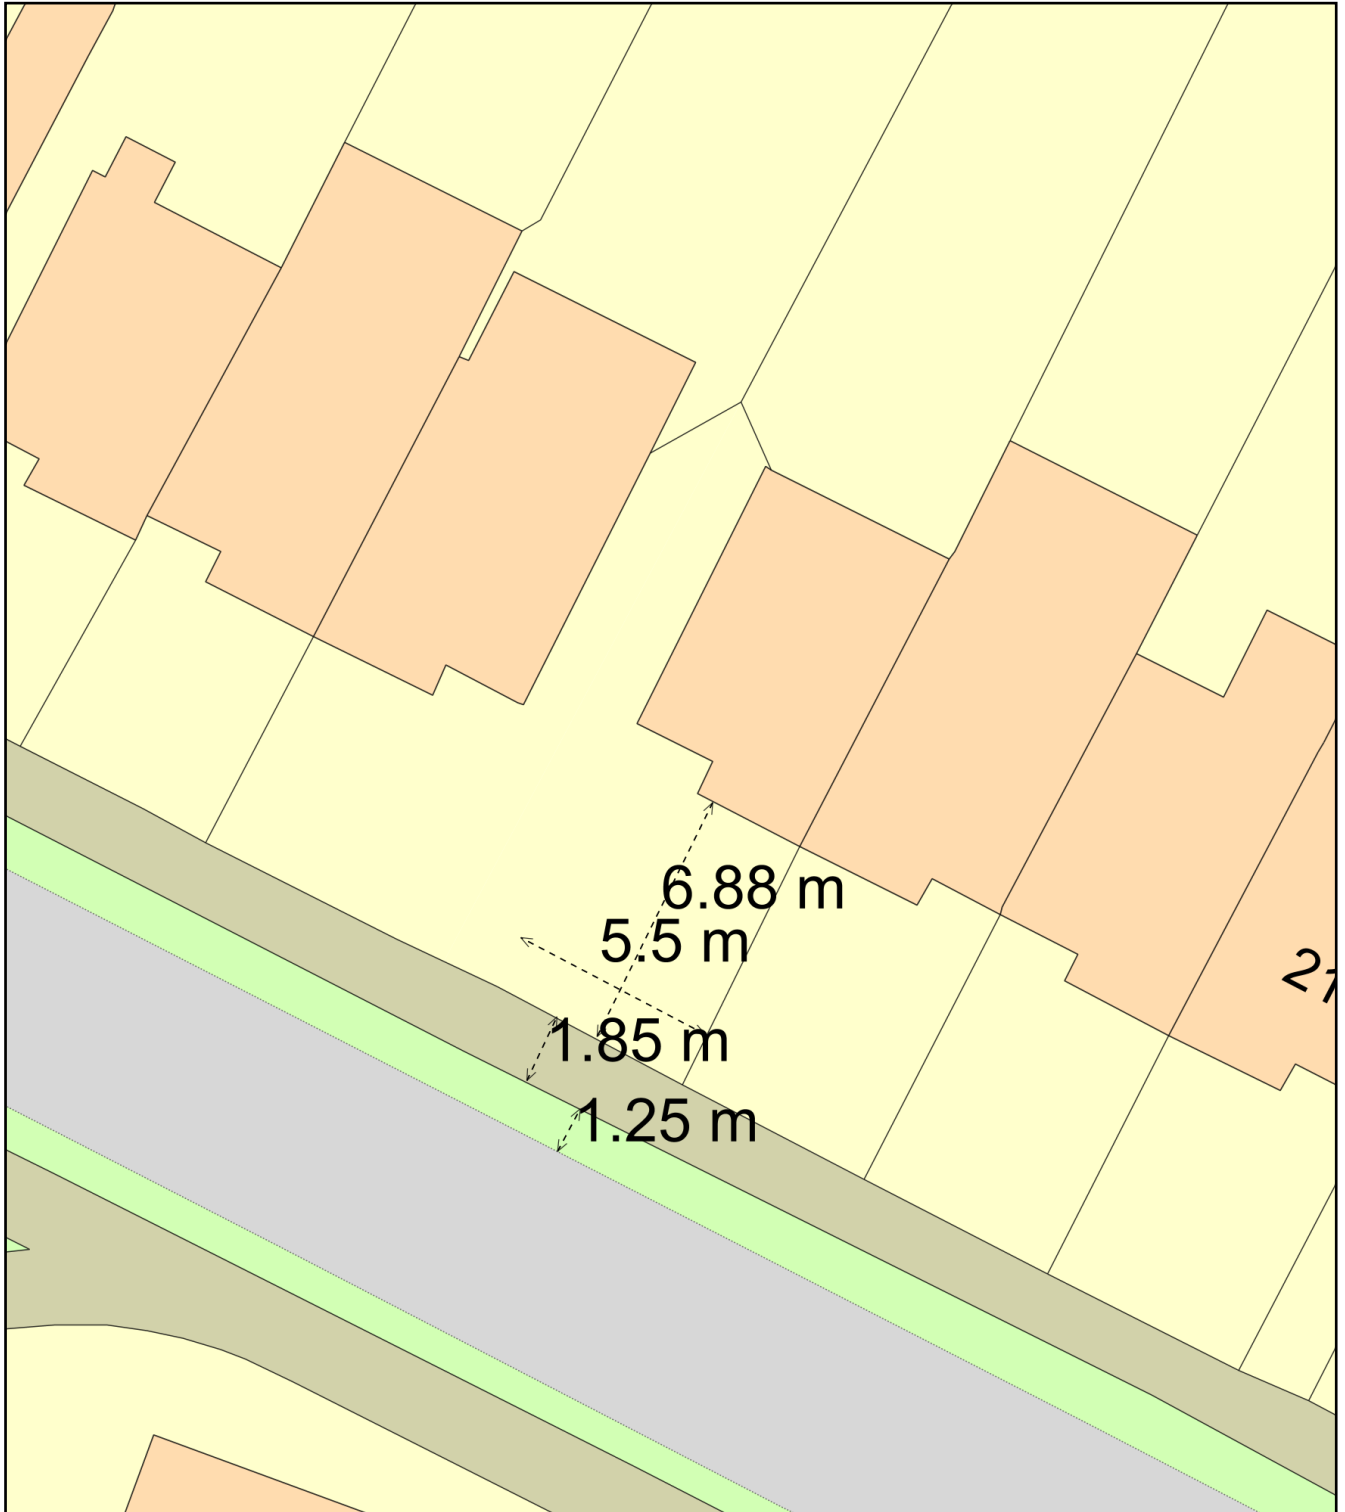

Dropped Kerb 18 Eastcroft Road

Plan Produced for: Carly

Date Produced: 20 Feb 2024

Plan Reference Number: TQRQM24051212805481

Scale: 1:200 @ A4