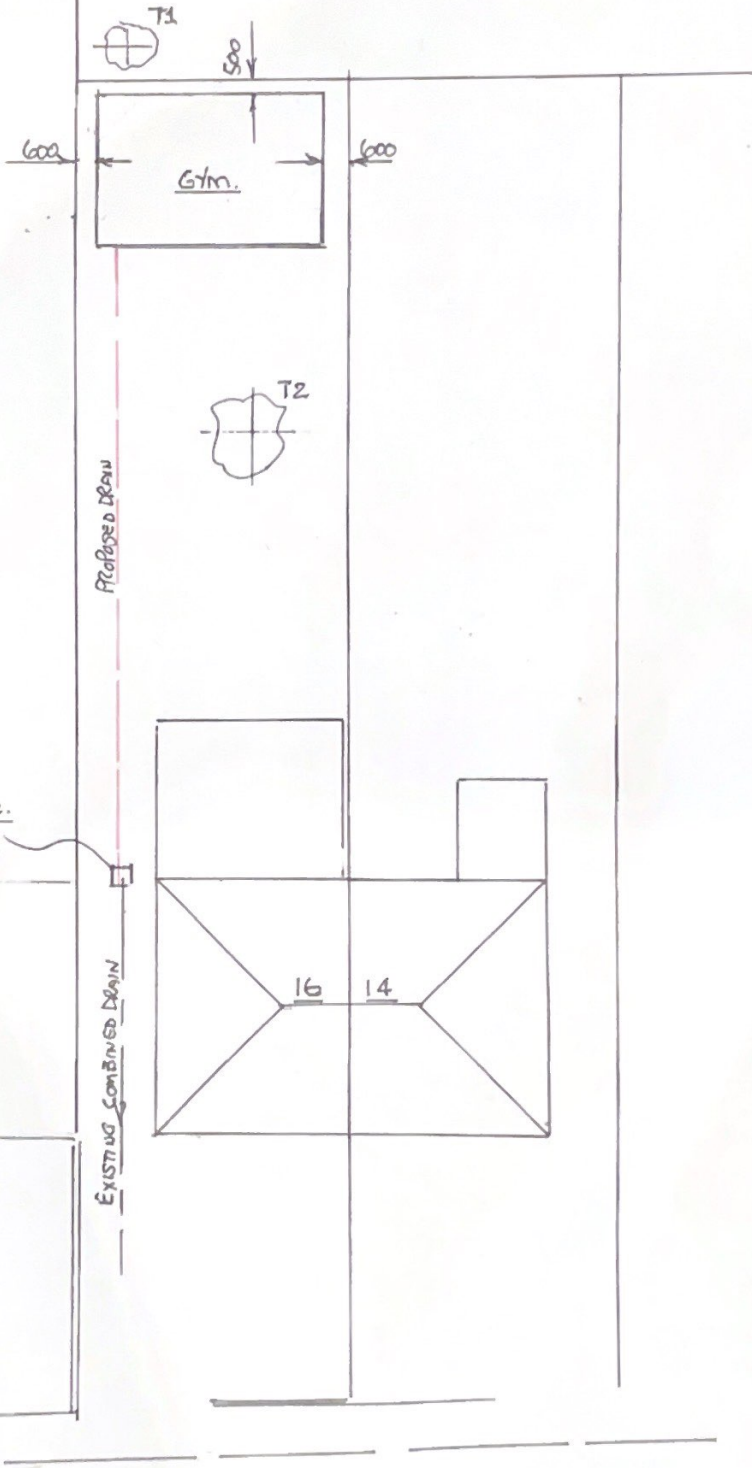

4 ASOUTH MEWS

BLOCK PLAN

1:200

16. NORTHFIELD DENE

MANSFIELD

NOTTS.

NG18 3DD

NORTHFIELD DRIVE

16 Northfield Drive
 Mansfield
 Nottinghamshire
 NG18 3DD

OS MasterMap 1250/2500/10000 scale
 Wednesday, October 23, 2019, ID: BW1-00836365
 www.blackwellmapping.co.uk

1:1250 scale print at A4, Centre: 455231 E, 360820 N