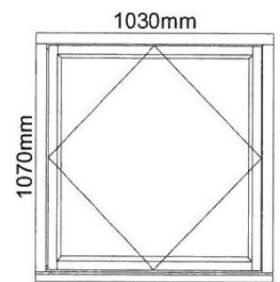

Back of House

Windows 8 &

Window 10

Window 11

Window 11 – Bathroom Casement replaced like-for-like