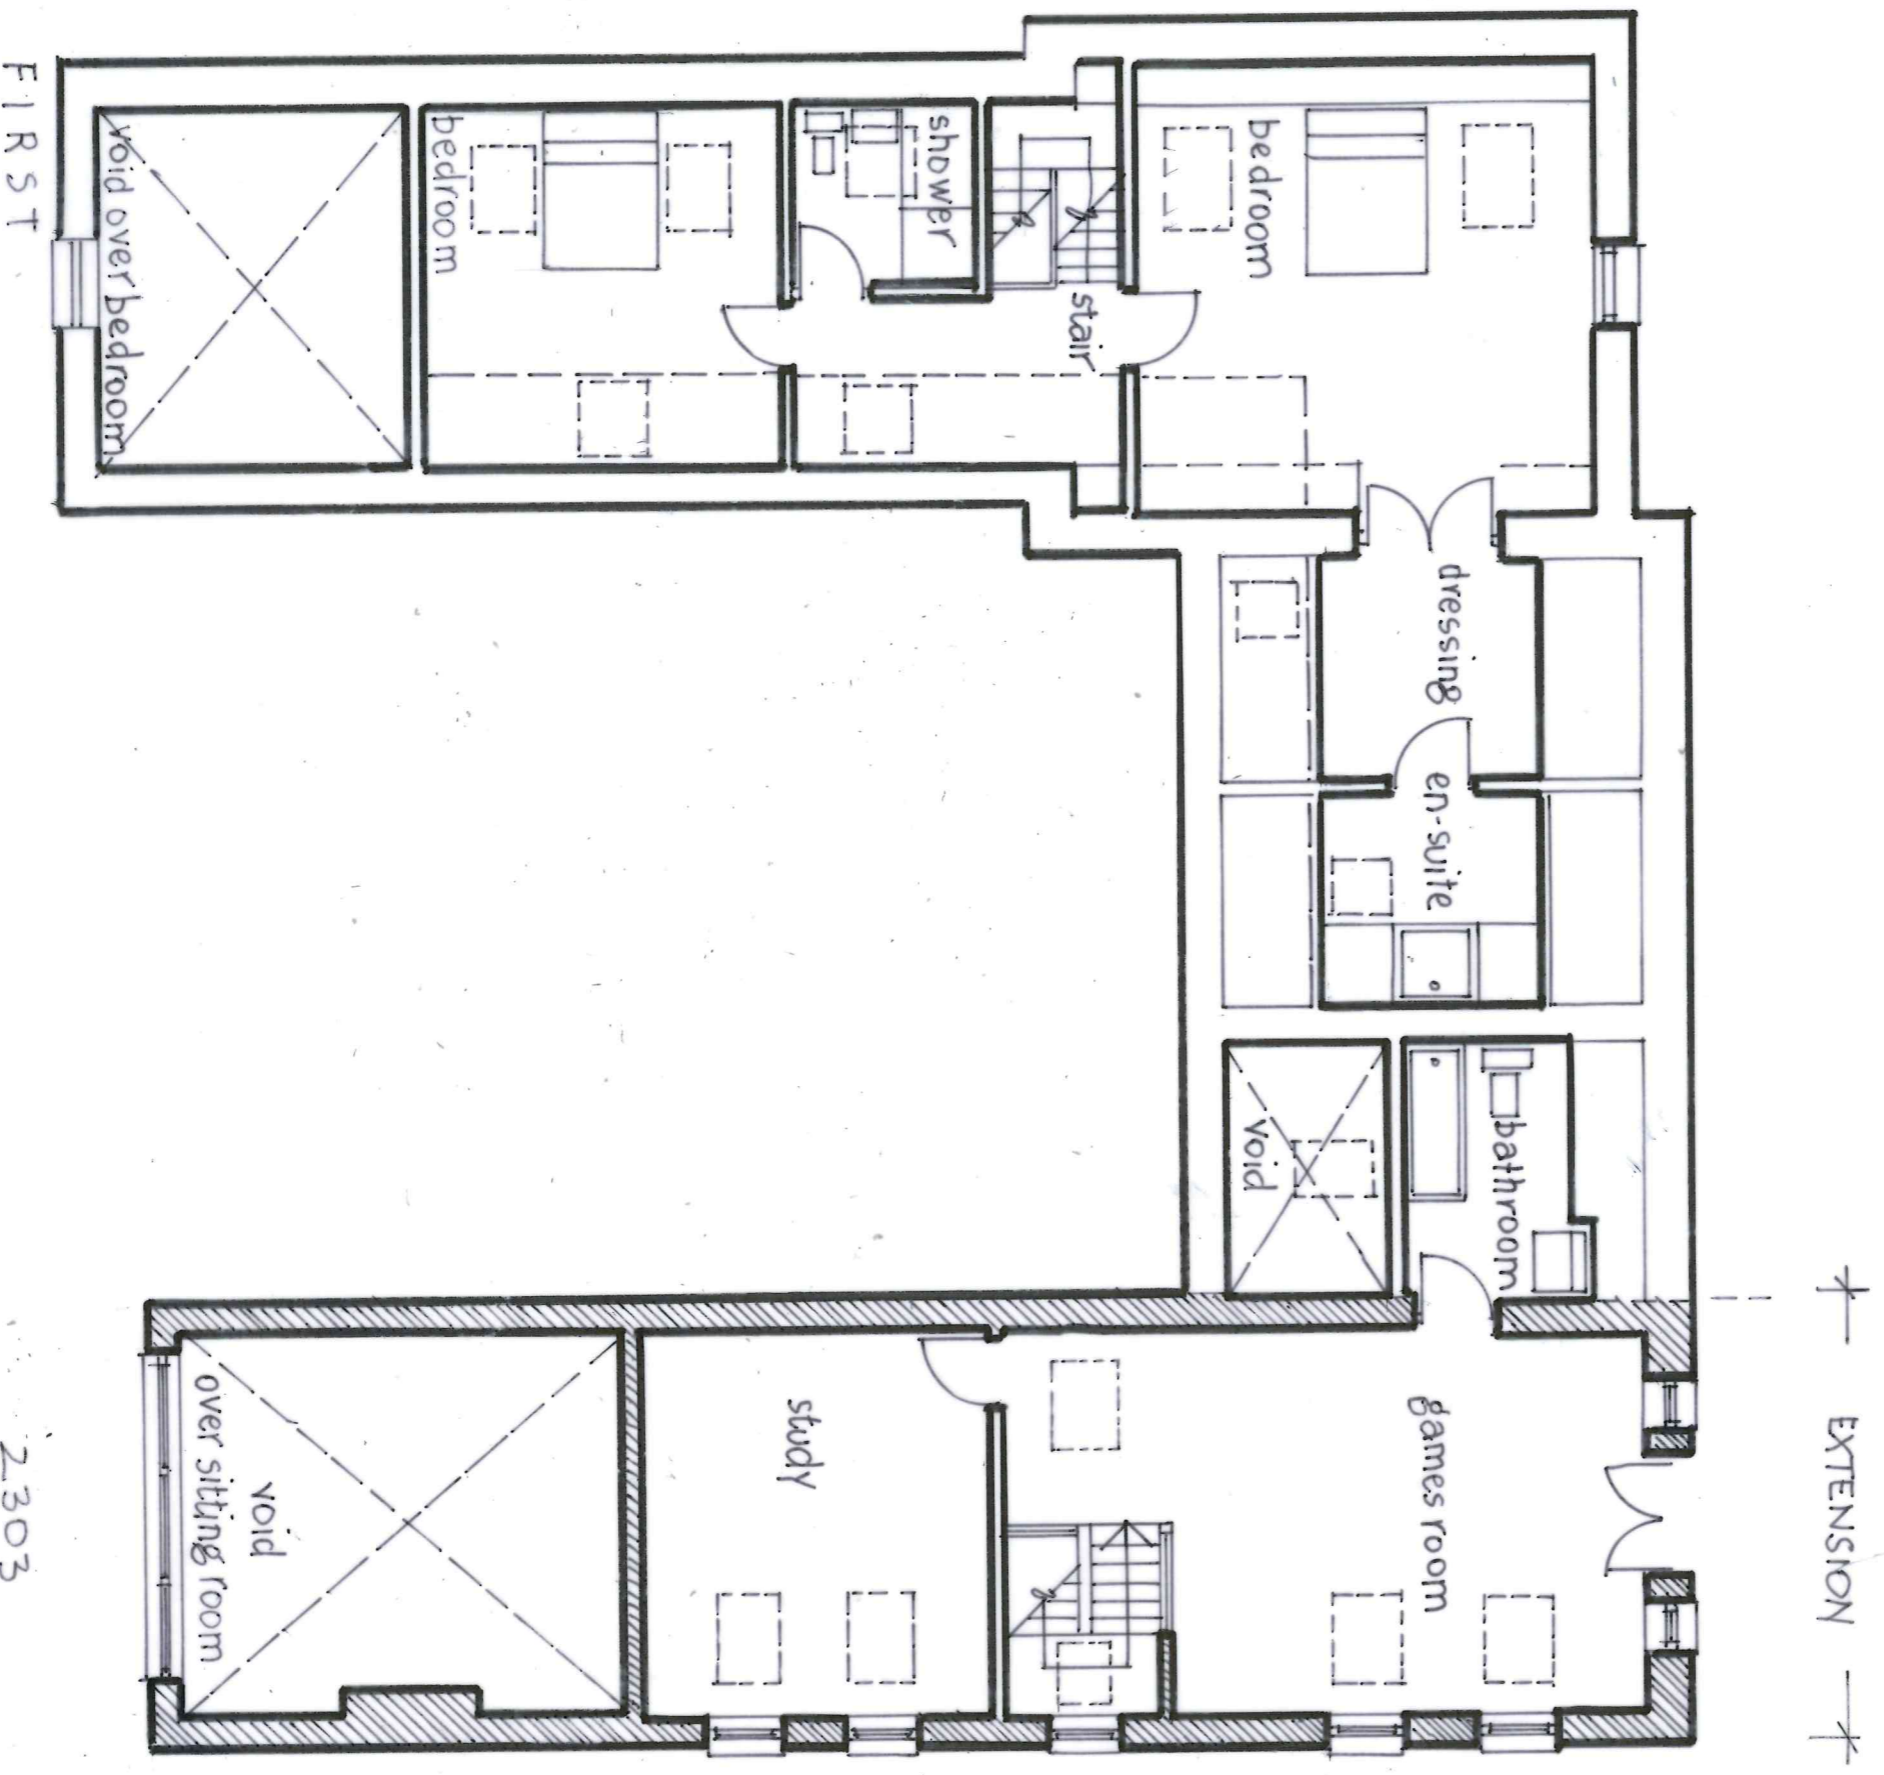

2303/8

PLAN AS PROPOSED

2303

scale 1:100 5M

2303

REFURBISHMENT AND EXTENSION OF EXISTING BARN AT  
CLONEY COTTAGE, KIPPEN

MC EACHERN ARCHITECTS