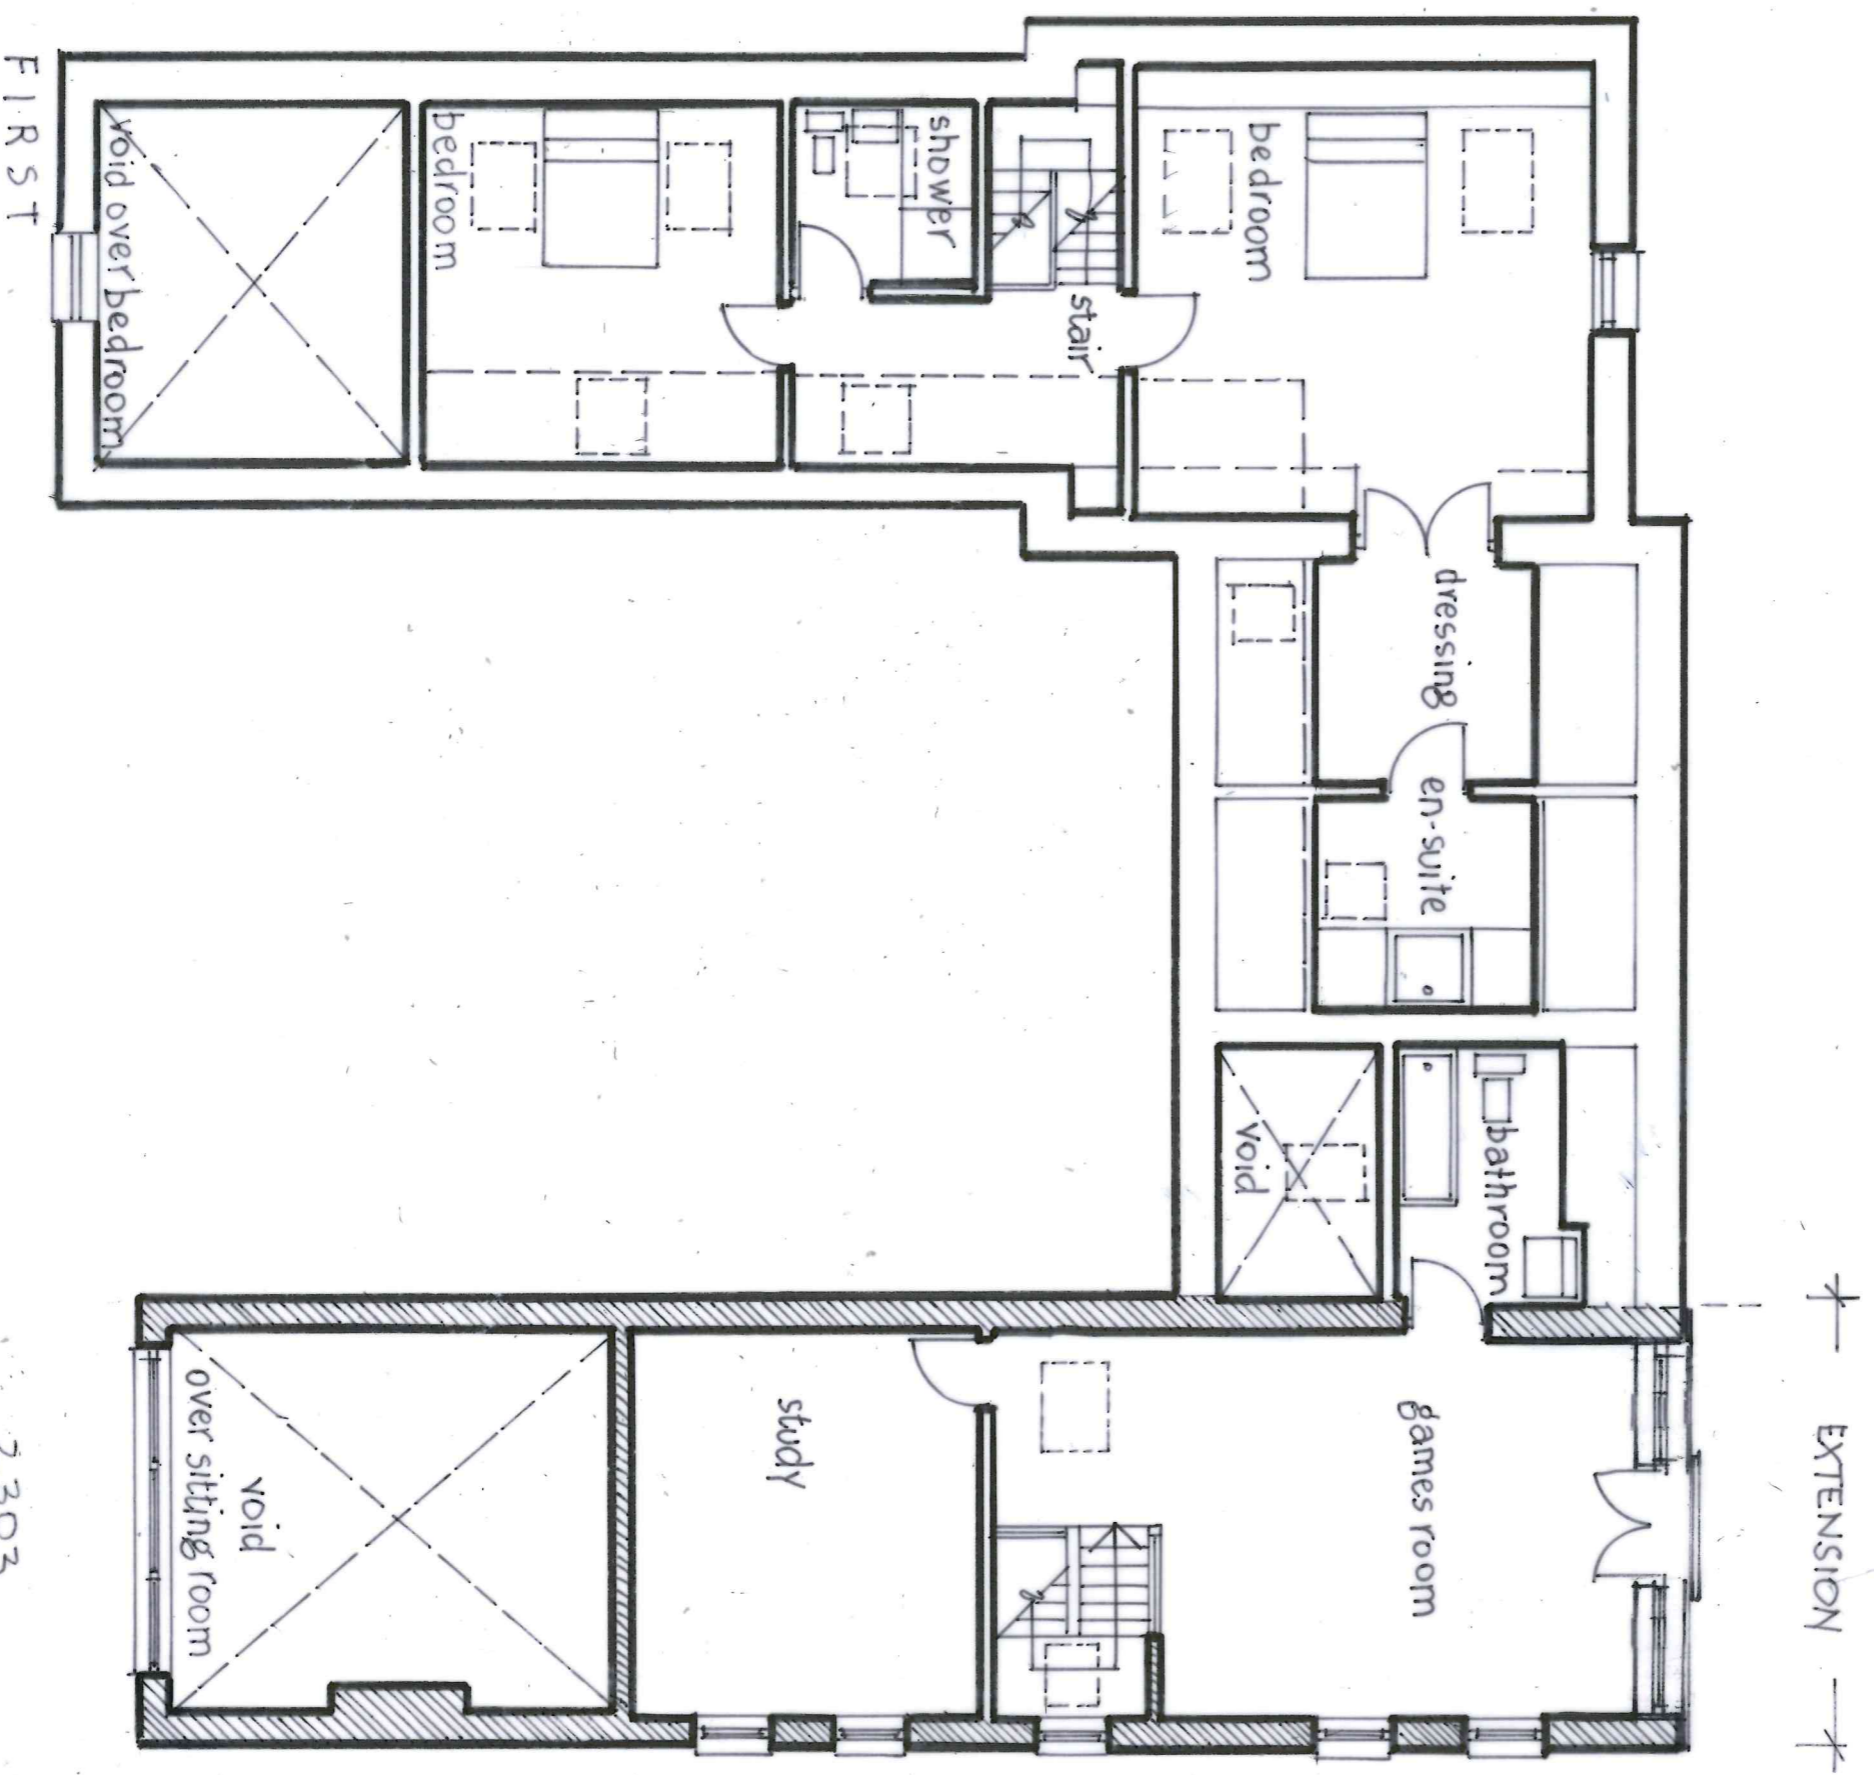

2303/8

PLAN AS PROPOSED

REFURBISHMENT AND EXTENSION OF EXISTING BARNS AT  
CLONEY COTTAGE, KIPPEN

MCEACHERN ARCHITECTS

2303  
5M  
scale 1:100  
2303