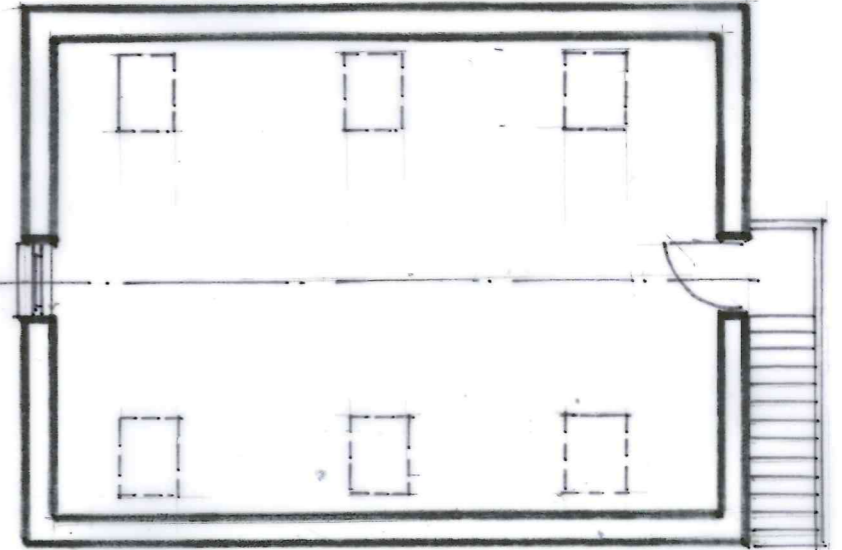

2303 / 11

New GARAGE

GARAGE

- Rosemary plain roof tile to match house
- Black conservation roof lights
- Natural timber walls (horizontal t&g)
- Timber stair/handrail

N.W rear

SW

N.E

S.E front

0 5 1:100