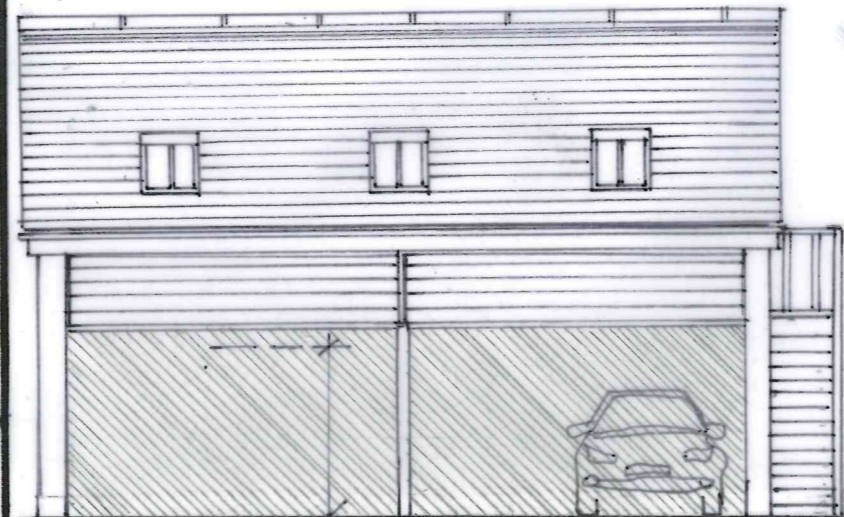

2303 / 11

New GARAGE

GARAGE

- Rosemary plain roof tile to match house
- Black conservation roof lights
- Natural timber walls (horizontal t&g)
- Timber stair/handrail

N.W rear

SW

N.E

S.E front