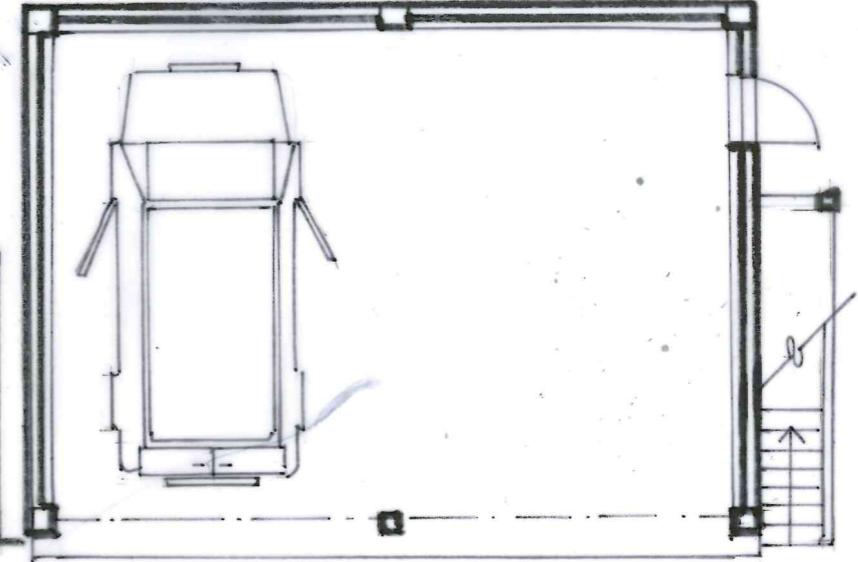

2303 / 11

New GARAGE

GARAGE

- Rosemary plain roof tile to match house
- Black conservation roof lights
- Natural timber walls (horizontal t&g)
- Timber stair/handrail

N.W rear

SW

N.E

S.E front