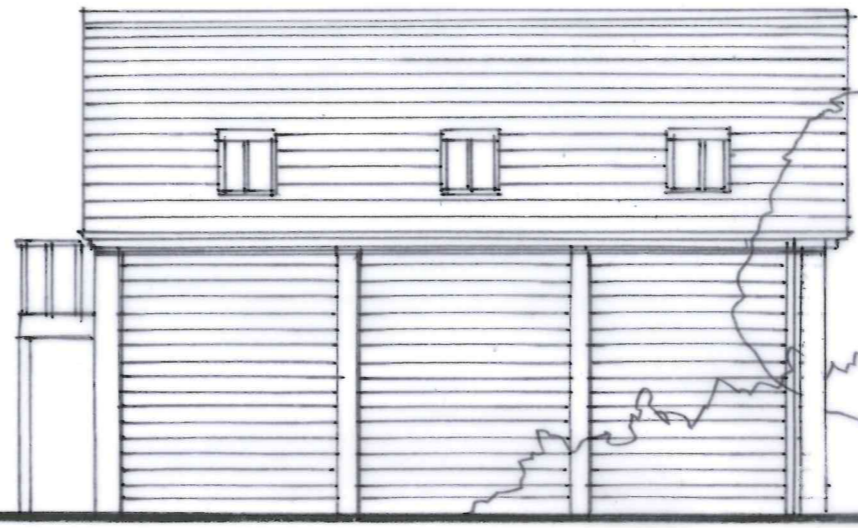

2303 / 11

New GARAGE

GARAGE

- Rosemary plain roof tile to match house
- Black conservation roof lights
- Natural timber walls (horizontal t&g)
- Timber stair/handrail

N.W rear

SW

N.E

S.E front