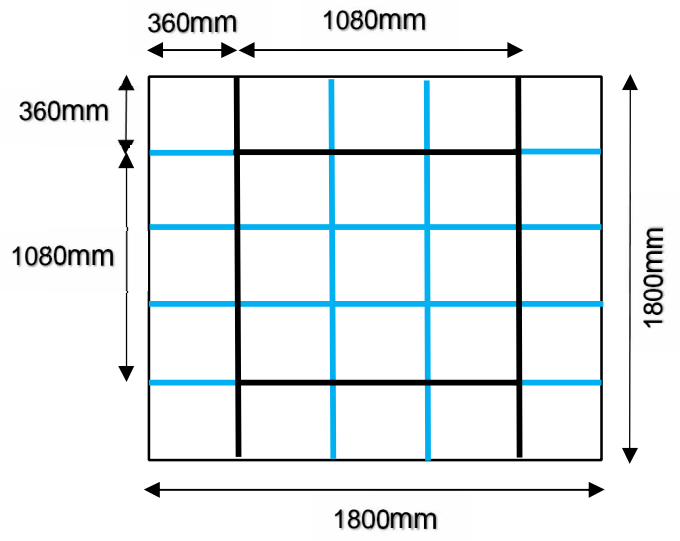

Specification for –

SW Nick Peasland - Updated

White Gloss In and Out

Heritage 47 - 47mm deep frame

Long Leg Frame all round

20mm Astracal Bars as drawn Inside and Outside

No cill –Face Drainage

All fixed sections are Externally Glazed – Except where shown as Dummy Sash

Opening sashes where shown are Internally Glazed and conform to SBD

Fixed lites are all Externally Glazed and DON'T conform to SBD.

Astracal bars are shown in **Blue**

Transoms are shown in **Black**

9no

14no