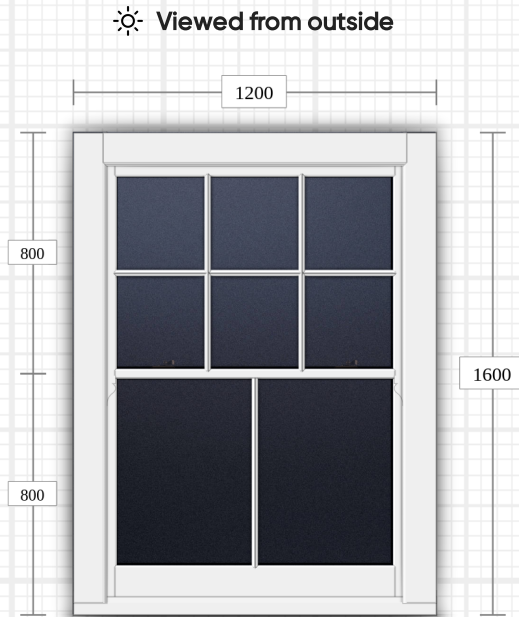

Technical detail: 6 - LOUNGE 3 - Supply & Fit - Sash box removal

Quantity: 1