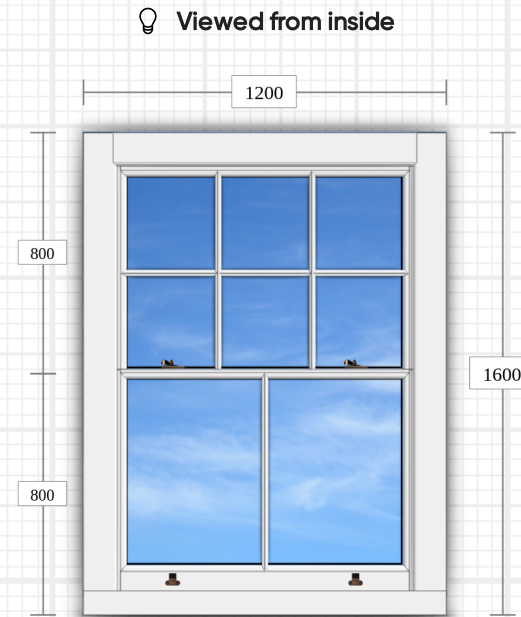

### Sash Window - Cords & Weights

<b>Frame:</b>	Large Jamb
<b>Sash Bottom Rail:</b>	Large Bottom Rail
<b>Sash Meeting Rail:</b>	Slim Meeting Stile
<b>Sash Sides:</b>	Slim Stile
<b>Sash Top Rail:</b>	Slim Stile
<b>Bead:</b>	Lambs Tongue
<b>Cill species:</b>	Smooth White
<b>Cill:</b>	Flush
<b>Astragal bar:</b>	Standard Bevel Out/Ovolo In
<b>Frame Joint Type:</b>	Traditional
<b>Transom/Mullion Joint Type:</b>	Mitred
<b>Sash Joint Type:</b>	Traditional

Colour: Pure White

<b>Vertical Slider Catch:</b>	Heritage Cam Lock Bronze
<b>Sash Lift:</b>	Pull Bronze
<b>Sash Horn:</b>	Edwardian

**Glass:** Double Glazed (Annealed) - 20mm Swiss Spacer Black - back to back spacer - Clear

### Sash Window - Cords & Weights

<b>Frame:</b>	Large Jamb	<b>Colour:</b> Pure White
<b>Sash Bottom Rail:</b>	Large Bottom Rail	
<b>Sash Meeting Rail:</b>	Slim Meeting Stile	
<b>Sash Sides:</b>	Slim Stile	
<b>Sash Top Rail:</b>	Slim Stile	
<b>Bead:</b>	Lambs Tongue	
<b>Cill species:</b>	Smooth White	
<b>Cill:</b>	Flush	
<b>Astragal bar:</b>	Standard Bevel Out/Ovolo In	
<b>Frame Joint Type:</b>	Traditional	
<b>Transom/Mullion Joint Type:</b>	Mitred	
<b>Sash Joint Type:</b>	Traditional	