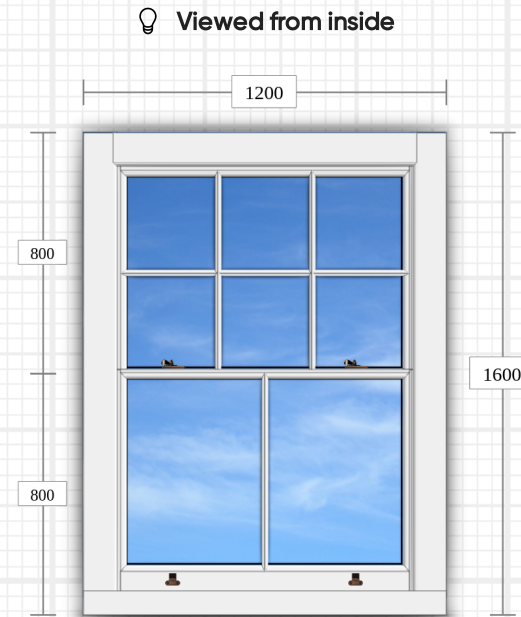

Technical detail: 4 - LOUNGE 1 - Supply & Fit - Sash box removal

Quantity: 1