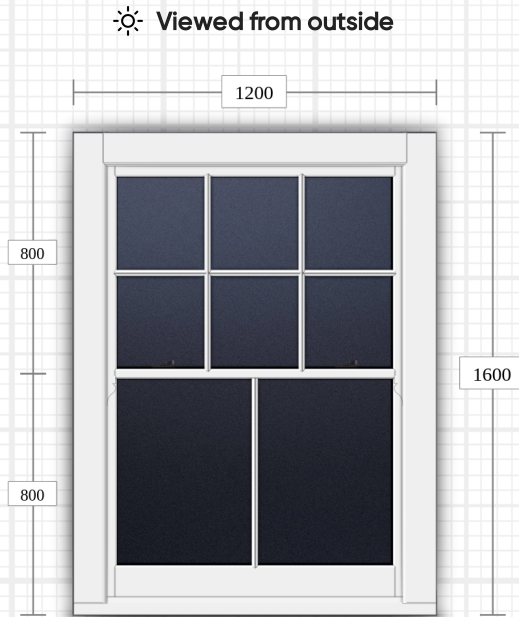

Technical detail: 4 - LOUNGE 1 - Supply & Fit - Sash box removal

Quantity: 1