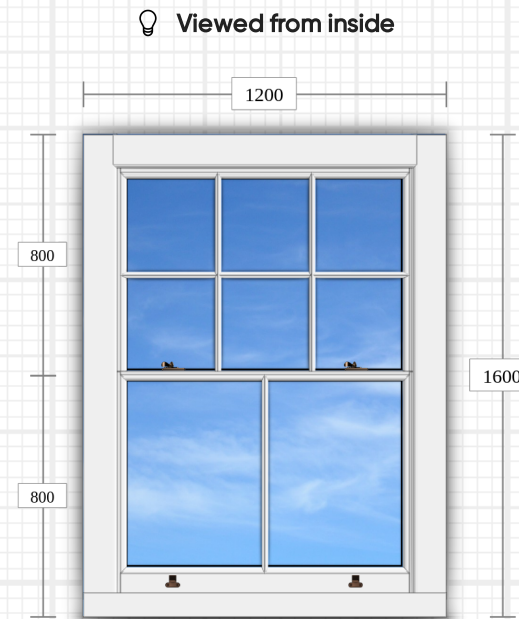

💡 Viewed from inside

Sash Window - Cords & Weights

Frame:	Large Jamb
Sash Bottom Rail:	Large Bottom Rail
Sash Meeting Rail:	Slim Meeting Stile
Sash Sides:	Slim Stile
Sash Top Rail:	Slim Stile
Bead:	Lambs Tongue
Cill species:	Smooth White
Cill:	Flush
Astragal bar:	Standard Bevel Out/Ovolo In
Frame Joint Type:	Traditional
Transom/Mullion Joint Type:	Mitred
Sash Joint Type:	Traditional

Colour: Pure White

Vertical Slider Catch:	Heritage Cam Lock Bronze
Sash Lift:	Pull Bronze
Sash Horn:	Edwardian

Glass: Double Glazed (Annealed) - 20mm Swiss Spacer Black - back to back spacer - Clear