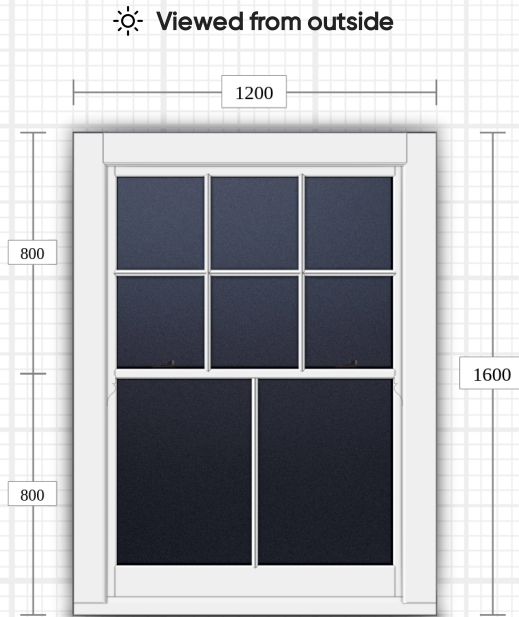

Technical detail: 3 - BEDROOM 2 - Supply & Fit - Sash box removal

Quantity: 1