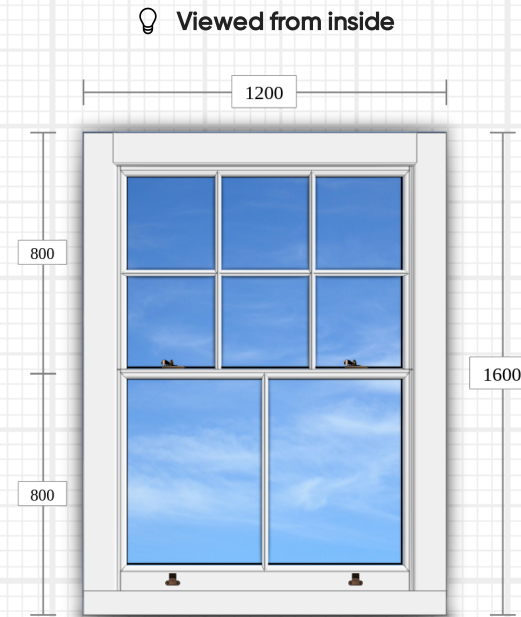

💡 Viewed from inside

Sash Window - Cords & Weights

Frame:	Large Jamb
Sash Bottom Rail:	Large Bottom Rail
Sash Meeting Rail:	Slim Meeting Stile
Sash Sides:	Slim Stile
Sash Top Rail:	Slim Stile
Bead:	Lambs Tongue
Cill species:	Smooth White
Cill:	Flush
Astragal bar:	Standard Bevel Out/Ovolo In
Frame Joint Type:	Traditional
Transom/Mullion Joint Type:	Mitred
Sash Joint Type:	Traditional

Colour: Pure White

Vertical Slider Catch:	Heritage Cam Lock Bronze
Sash Lift:	Pull Bronze
Sash Horn:	Edwardian

Glass: Double Glazed (Annealed) - 20mm Swiss Spacer Black - back to back spacer - Clear