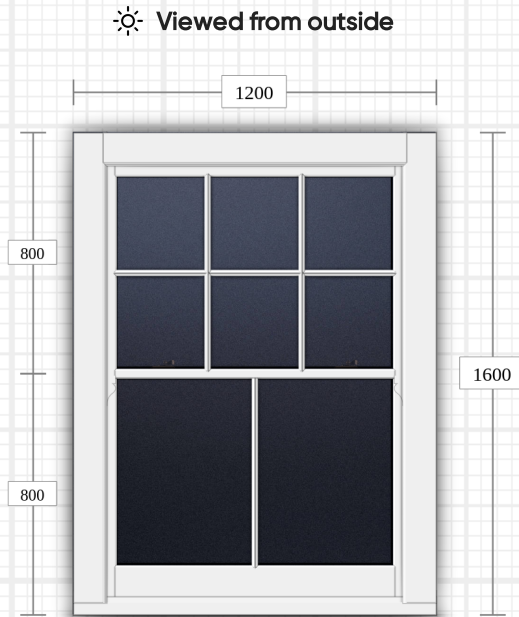

Technical detail: 5 - LOUNGE 2 - Supply & Fit - Sash box removal

Quantity: 1

☀ Viewed from outside