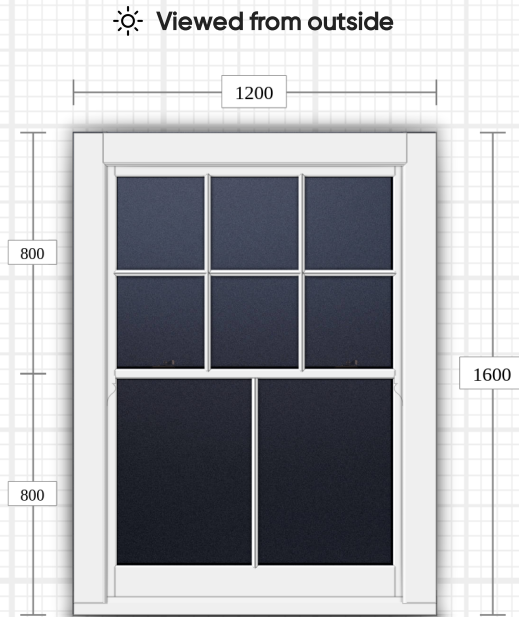

Technical detail: 2 - BEDROOM 1 - Supply & Fit - Sash box removal

Quantity: 1