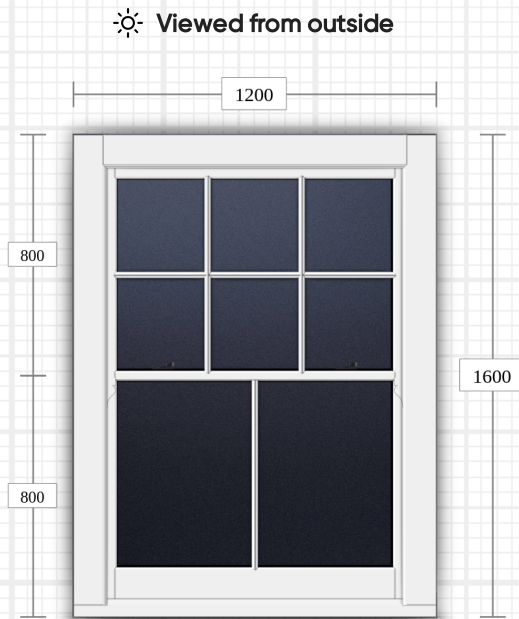

Technical detail: 1 - BEDROOM 1 - Supply & Fit - Sash box removal

Quantity: 1

☀ Viewed from outside