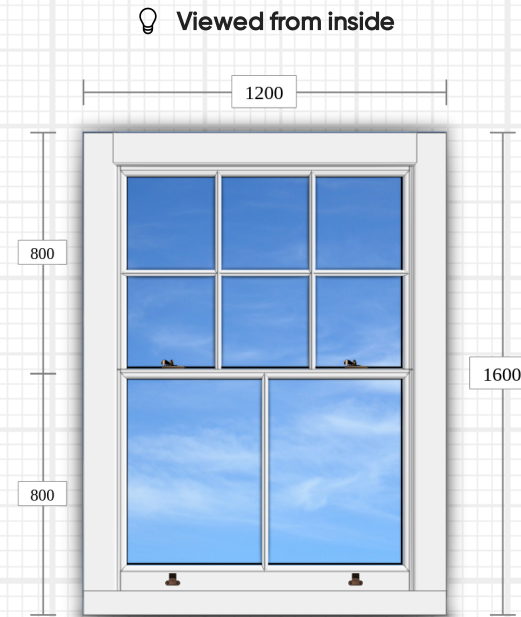

Technical detail: 6 - LOUNGE 3 - Supply & Fit - Sash box removal

Quantity: 1