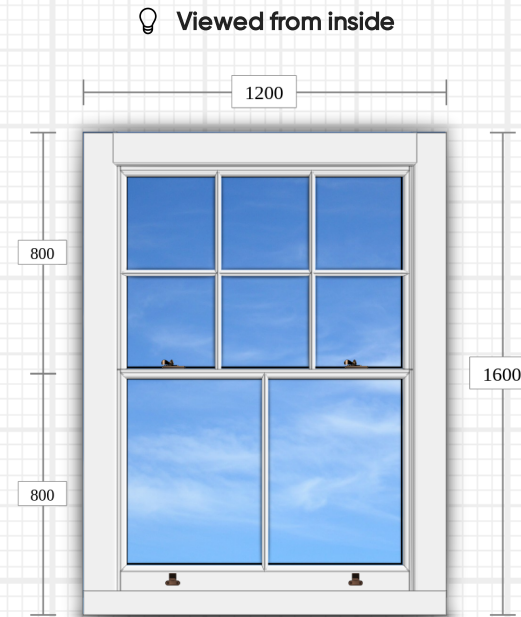

### Sash Window - Cords & Weights

<b>Frame:</b>	Large Jamb
<b>Sash Bottom Rail:</b>	Large Bottom Rail
<b>Sash Meeting Rail:</b>	Slim Meeting Stile
<b>Sash Sides:</b>	Slim Stile
<b>Sash Top Rail:</b>	Slim Stile
<b>Bead:</b>	Lambs Tongue
<b>Cill species:</b>	Smooth White
<b>Cill:</b>	Flush
<b>Astragal bar:</b>	Standard Bevel Out/Ovolo In
<b>Frame Joint Type:</b>	Traditional
<b>Transom/Mullion Joint Type:</b>	Mitred
<b>Sash Joint Type:</b>	Traditional

Colour: Pure White

<b>Vertical Slider Catch:</b>	Heritage Cam Lock Bronze
<b>Sash Lift:</b>	Pull Bronze
<b>Sash Horn:</b>	Edwardian

**Glass:** Double Glazed (Annealed) - 20mm Swiss Spacer Black - back to back spacer - Clear