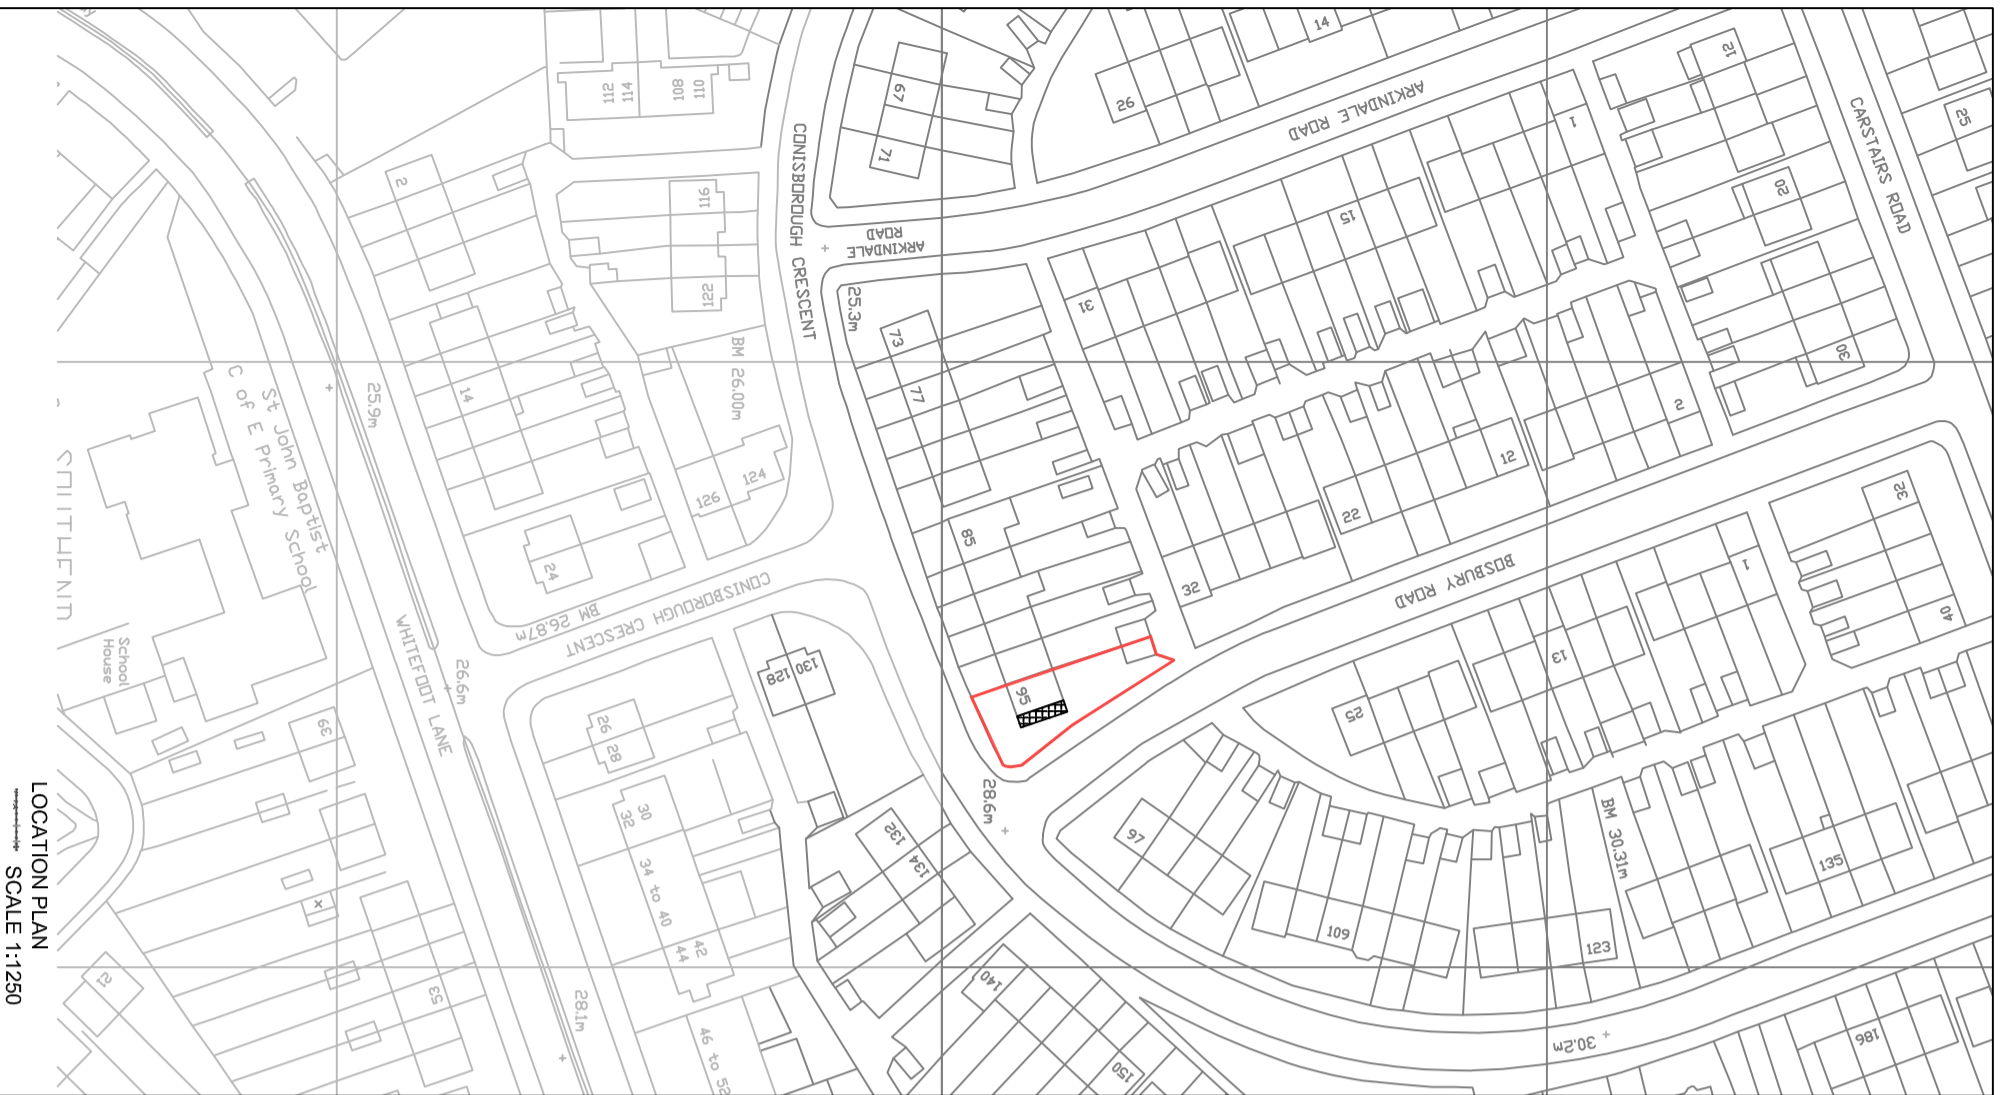

NOTES:

BLOCK PLAN
SCALE 1:200

LOCATION PLAN
SCALE 1:1250

PROJECT
SIDE EXTENSION

CLIENT:
BIN YOU
95 CONNISBOROUGH CRESECENT
LONDON
SE6 2SH

DWG. TITLE: LOCATION-BLOCK

JOB No.: 2406

DWG. No.: 01

REVISION:

DATE REVISED:

SCALE: 1:200 & 1:1250 @ A3

DRAWN: W/A

DATE: 17/02/2024

COMMENT: PLANNING

FILE NAME:

DE_wale Consulting Ltd
1 ANGLESEA ROAD
LONDON SE18 6EG
TEL: 020 8305 7438
FAX: 020 8305 7438
MOBILE: 07949 526 155/ 07593 220978
Email: wale@dewaleconsulting.co.uk