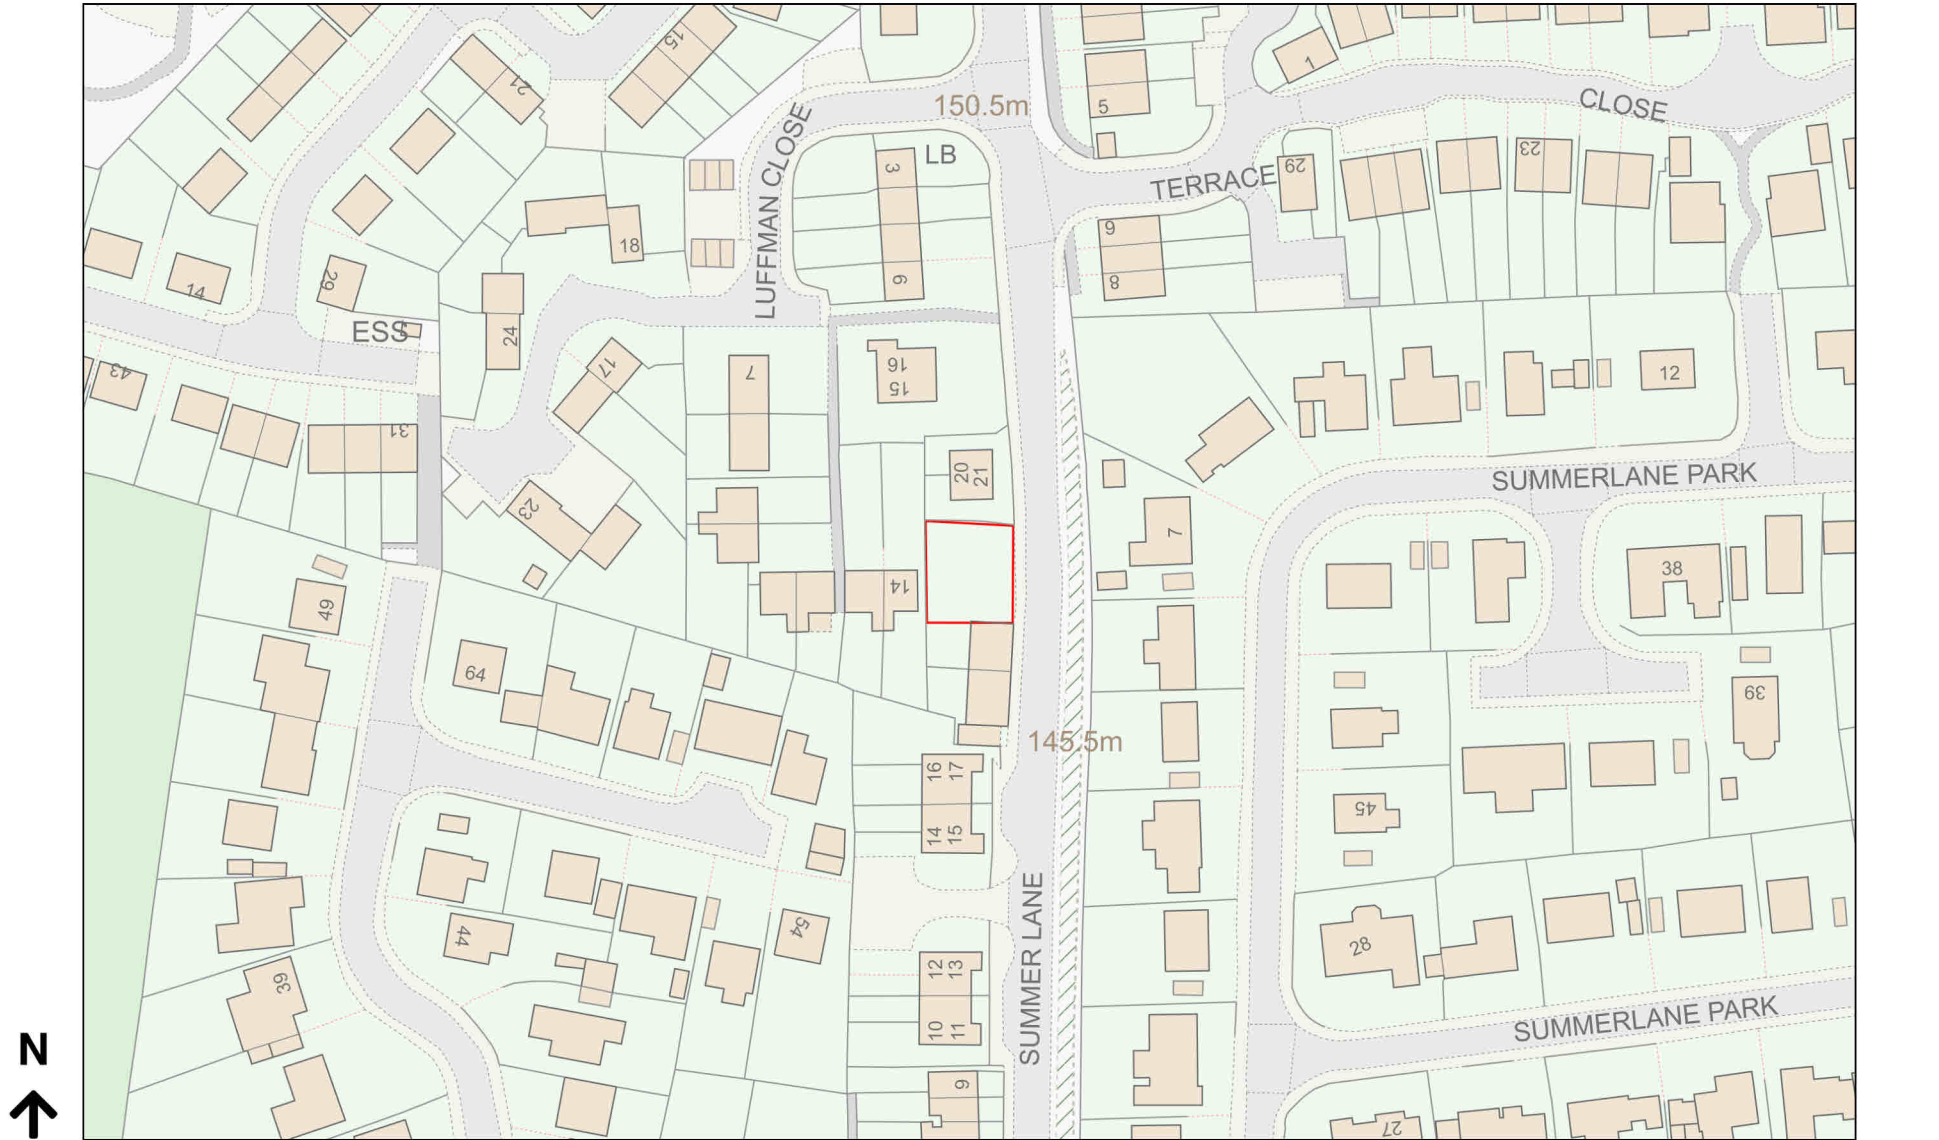

Location Plan

Site Address: Easting: 220320 Northing: 55439

Date Produced: 23-Jan-2024

Scale: 1:1250 @A4

Planning Portal Reference: PP-12747320v1