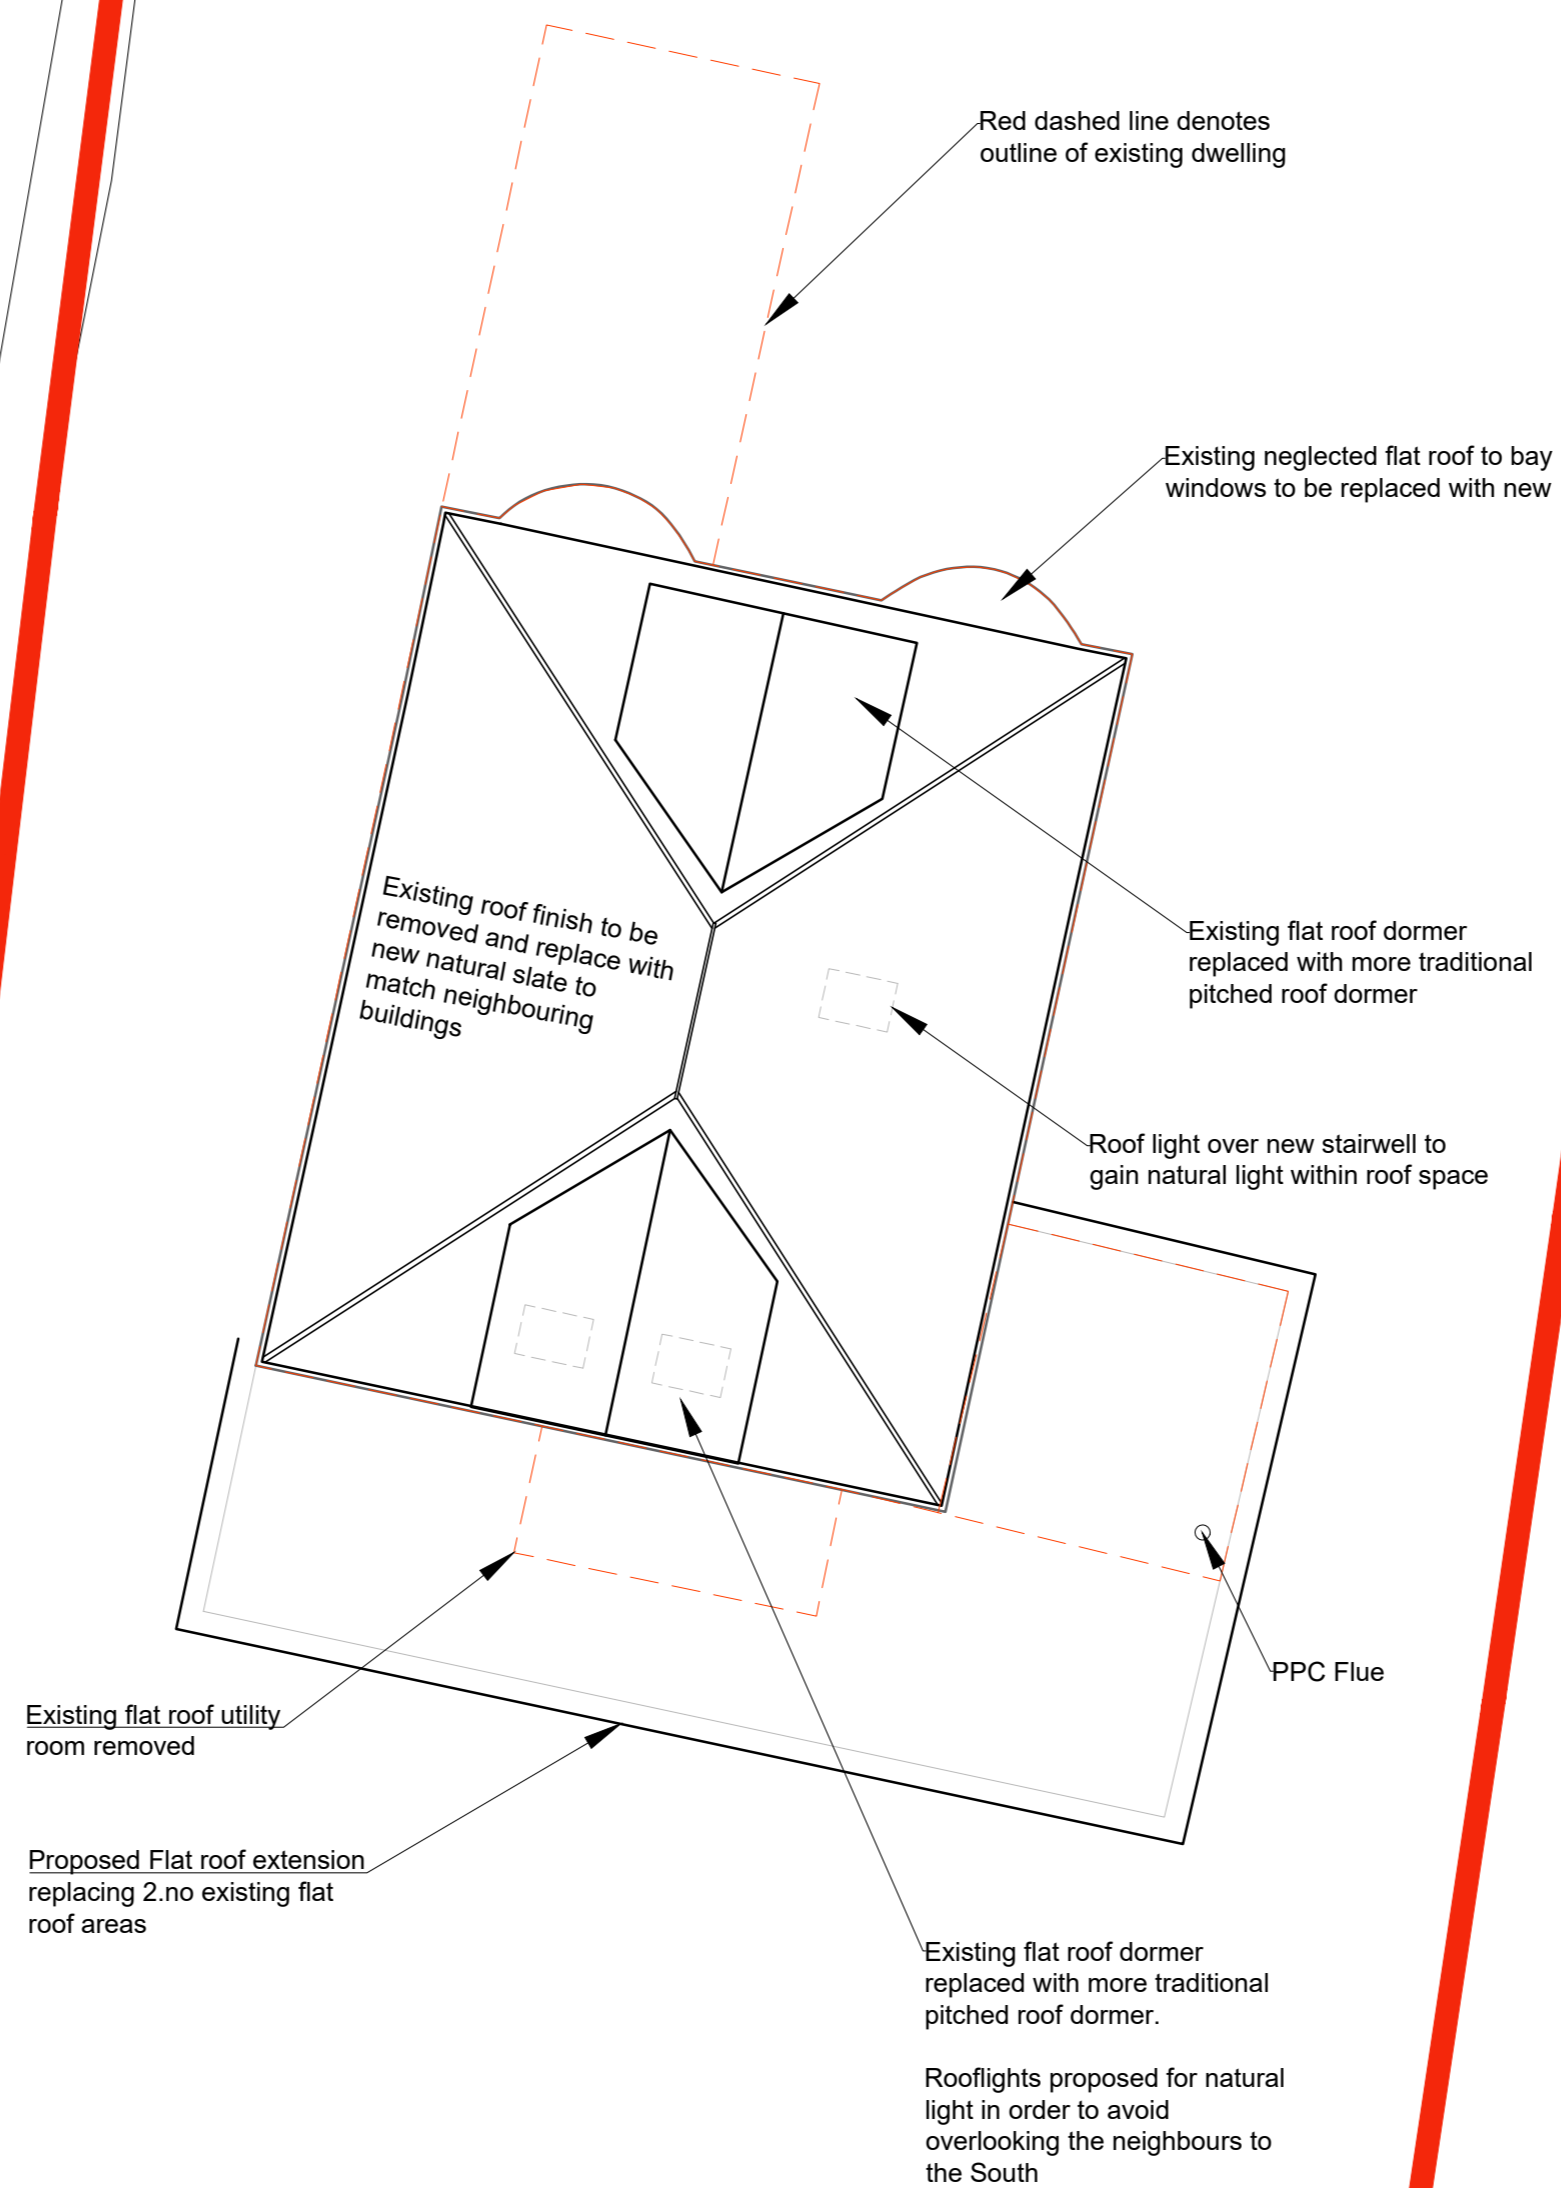

Seadrift

Originally Belletti

Arvor

Plain Sailing

Proposed Site plan
@ 1:100 A3