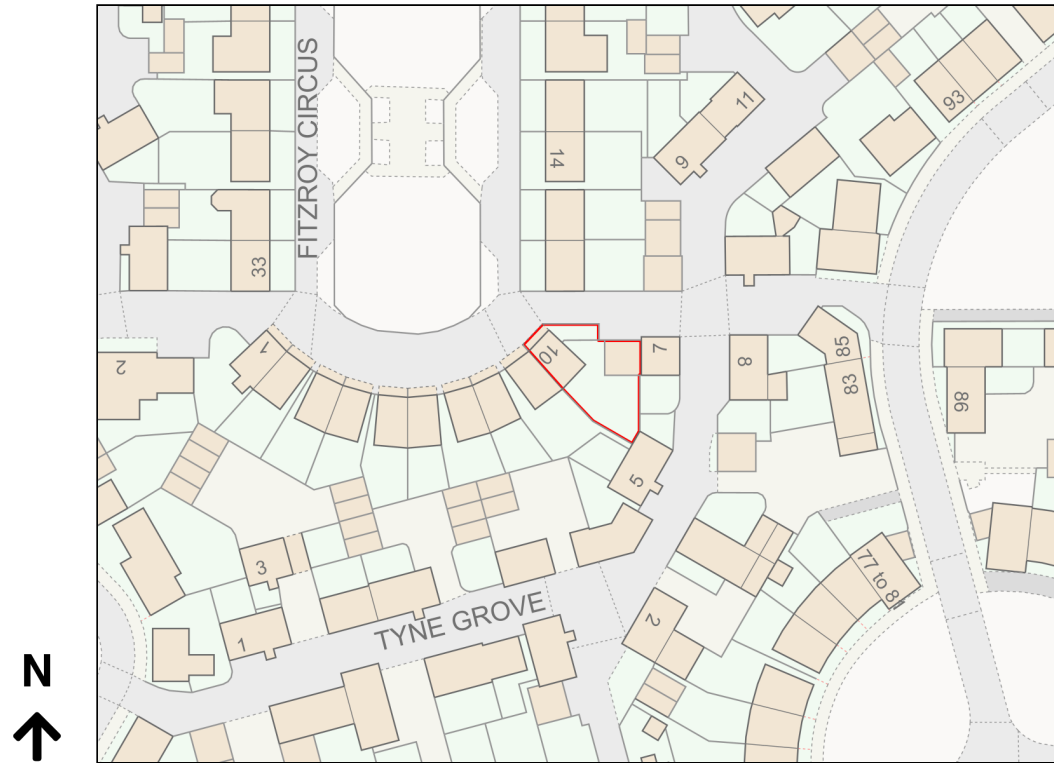

Location Plan

Site Address: 10, Fitzroy Circus, Portishead, BS20 7GR

Date Produced: 23-Feb-2024

Scale: 1:1250 @A4

Planning Portal Reference: PP-12827461v1