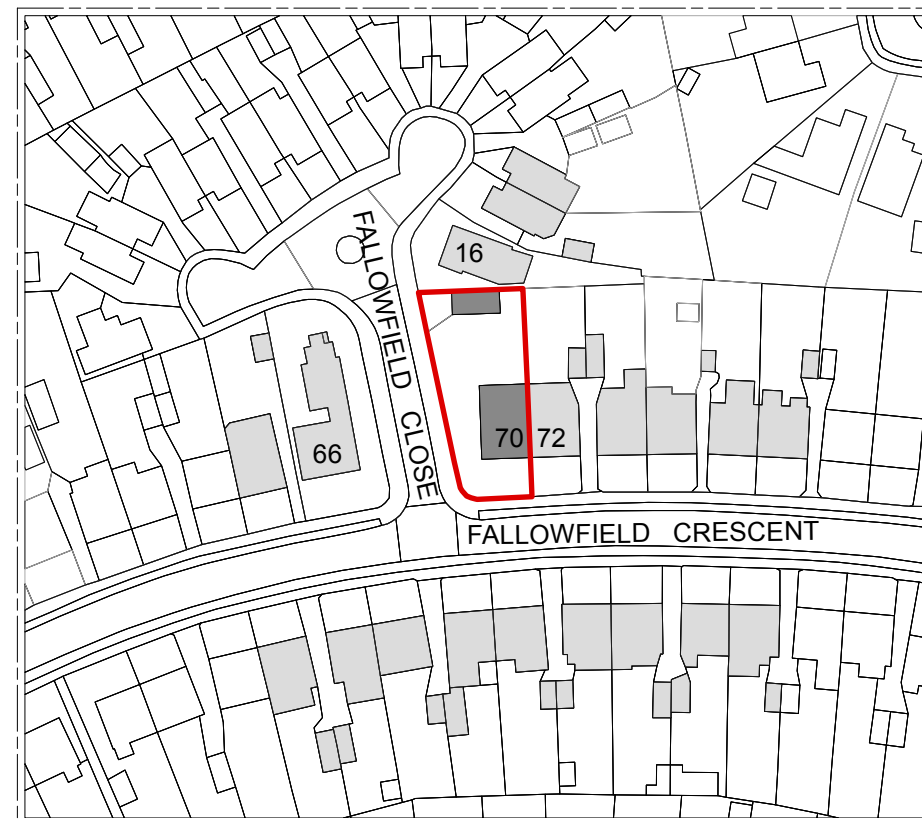

SITE AREA

4 97 m²

AERIAL PLAN

SCALE - N.T.O

LOCATION PLAN

SCALE - 1/1250

Rev	Date	Description	By
-----	------	-------------	----

MATTHEW GOODCHILD
architectural DESIGN

e: mgarchitecturaldesign@gmail.com

w: mgarchitecturaldesign.com

Client
Harman/O'Keeffe family home

Project
HOME RENOVATIONS
70 FALLOWFIELD CRESCENT
HOVE

Drawing
LOCATION PLAN

Scale	Status	Date	Drawn	Checked
1:1250 @ A3	PS - PLANNING	09/23	MG	