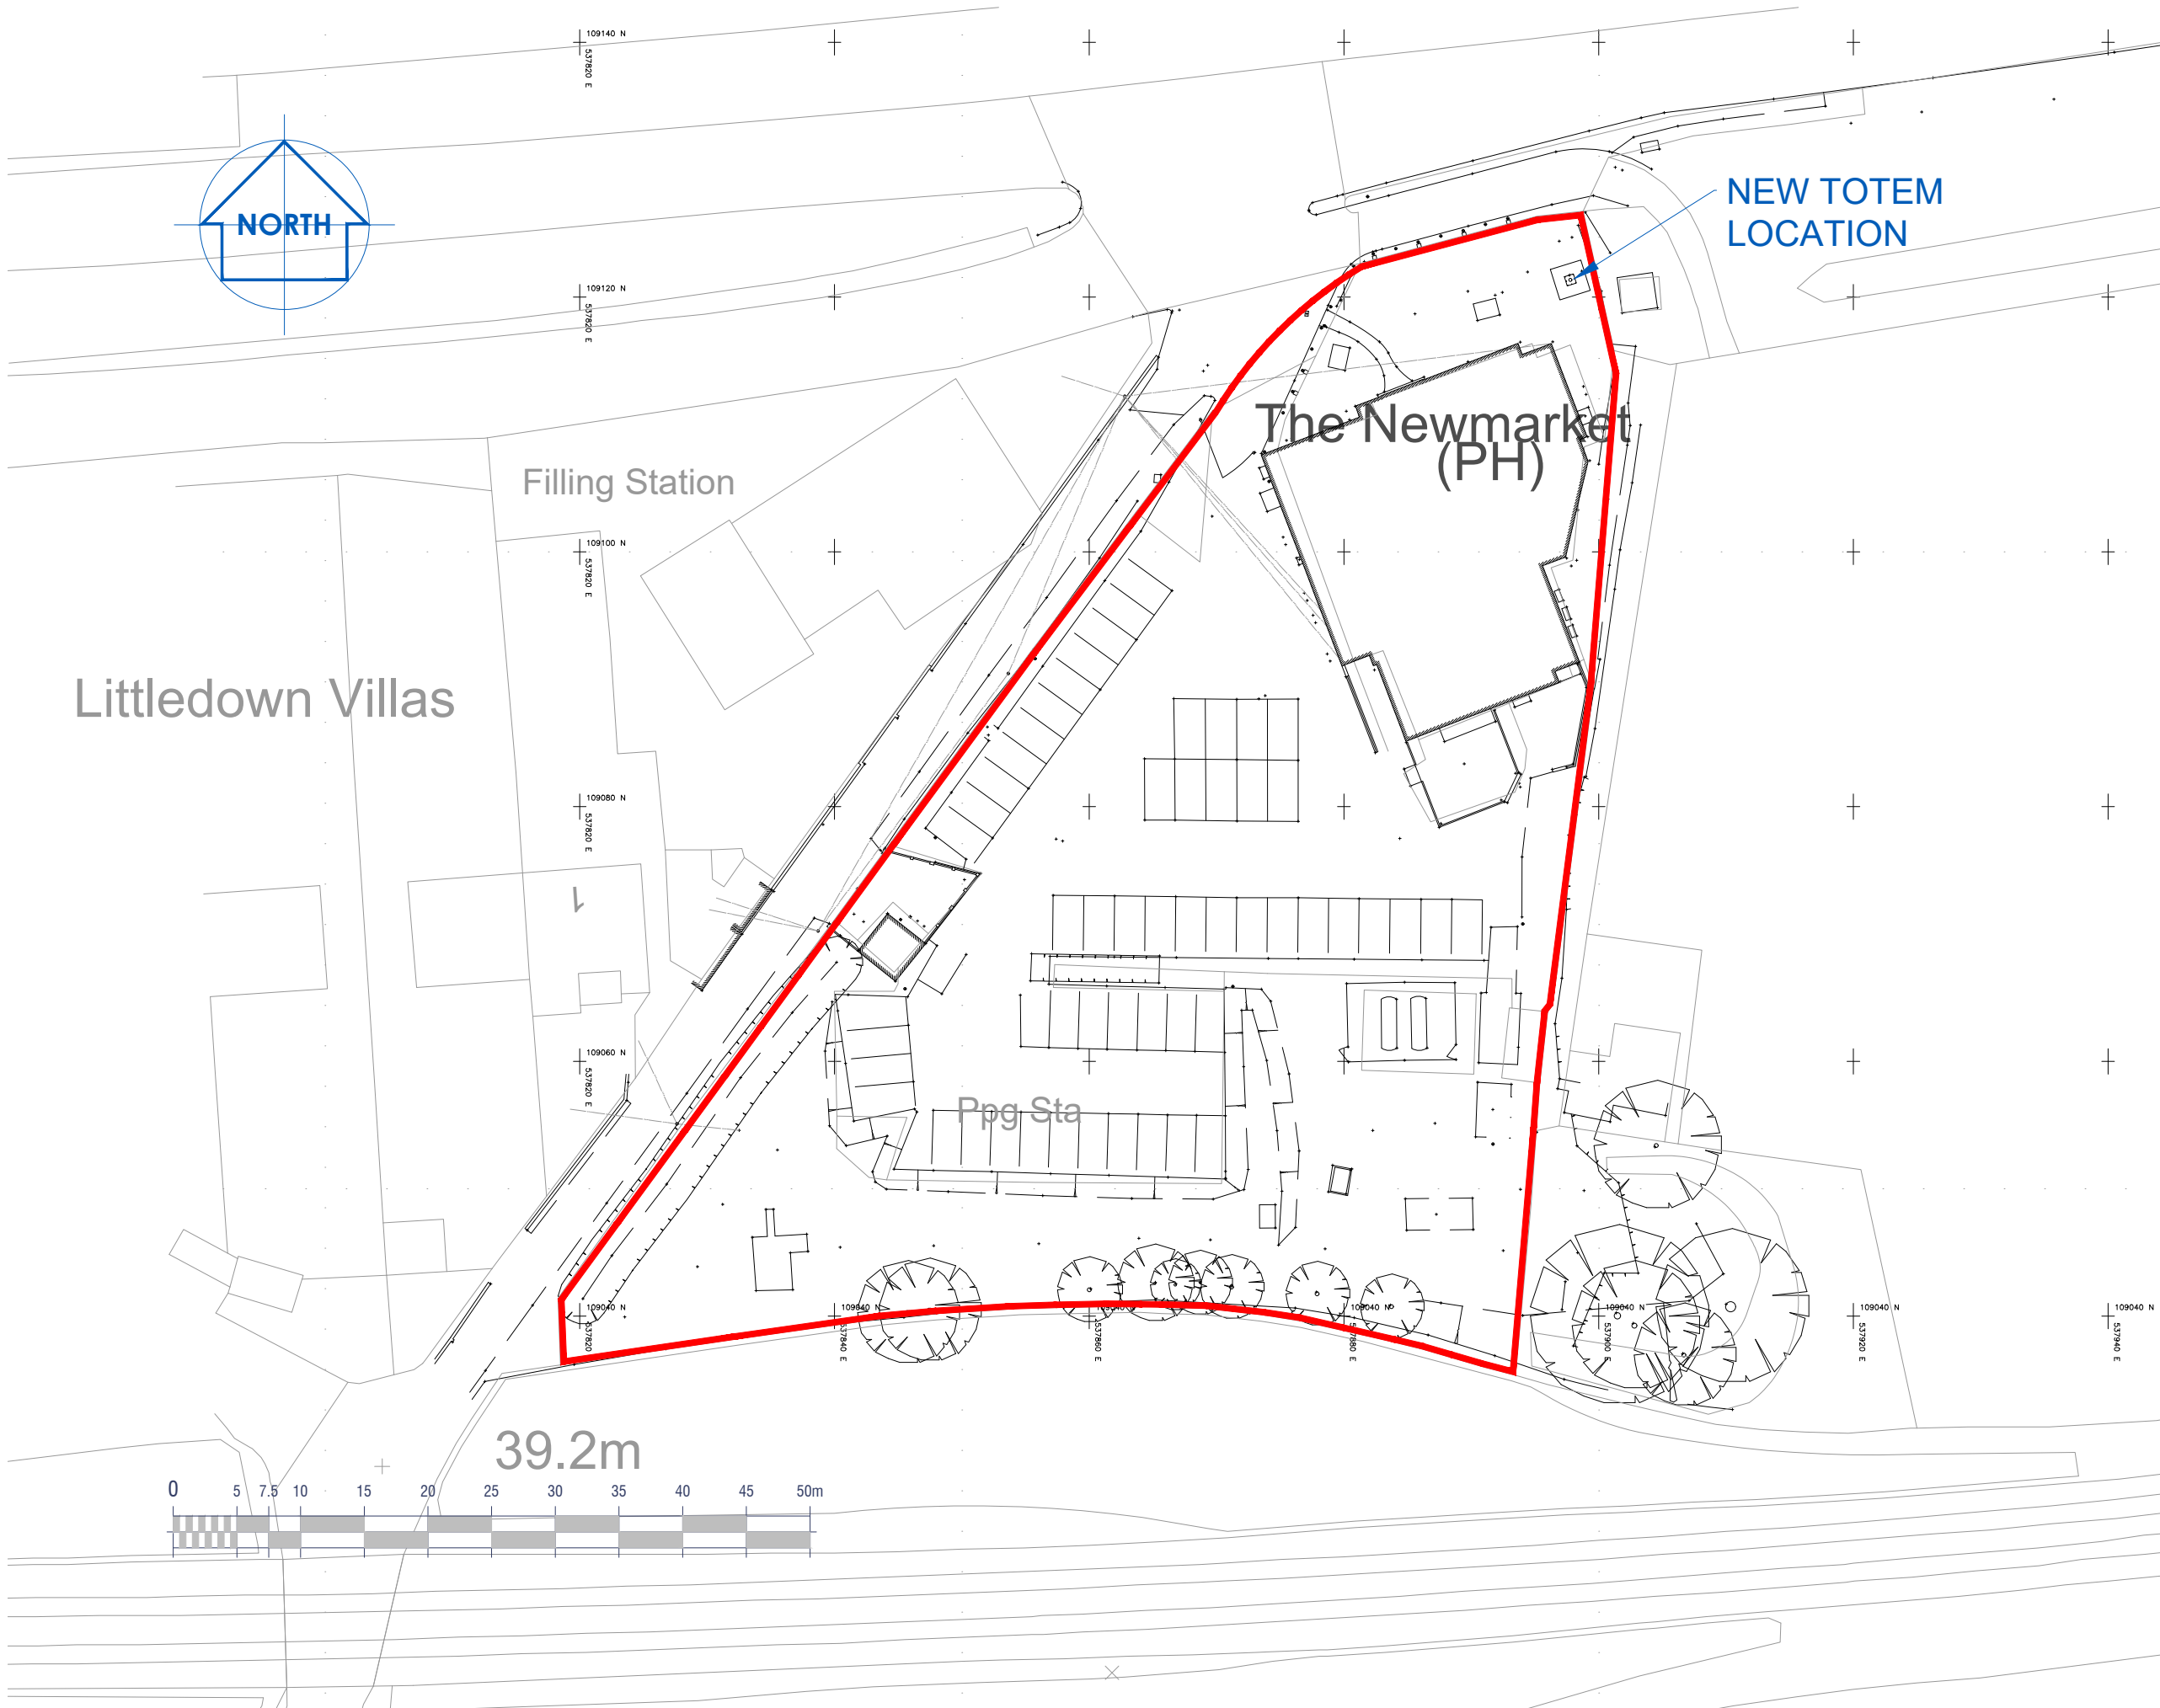

Notes:

THIS DRAWING IS THE COPYRIGHT OF COBRA COFFEE LIMITED AND MAY NOT BE COPIED, ALTERED OR REPRODUCED IN ANY FORM, OR PASSED TO A THIRD PARTY WITHOUT THE WRITTEN CONSENT OF COBRA COFFEE LIMITED.

DIMENSIONS SHOULD BE CHECKED AND VERIFIED ON SITE AND ANY DISCREPANCIES SHOULD BE REPORTED TO THE DESIGNER.

DO NOT SCALE FROM THIS DRAWING, EXCEPT FOR PLANNING PURPOSES. USE FIGURED DIMENSIONS ONLY.

IF IN DOUBT ASK FOR CONFIRMATION.

C	TOTEM LOCATION AMENDED	SL	16-03-2023
REV:	DESCRIPTION:	BY:	DATE:
BLOCK PLAN			

CLIENT:	COBRA COFFEE LIMITED 1000 LAKESIDE, WESTERN ROAD PORTSMOUTH, HAMPSHIRE. GREAT BRITAIN. PO6 3FE
DESIGNER:	COBRA COFFEE LIMITED

SITE:	NEWMARKET INN LEWES		
TITLE:	BLOCK PLAN		
SCALE AT A3:	DATE:	DRAWN:	CHECKED:
1:500	30-08-2022	SL	
DRAWING NO:	REVISION:		
CC-0080-V1-GF-DR-K-0005	C		