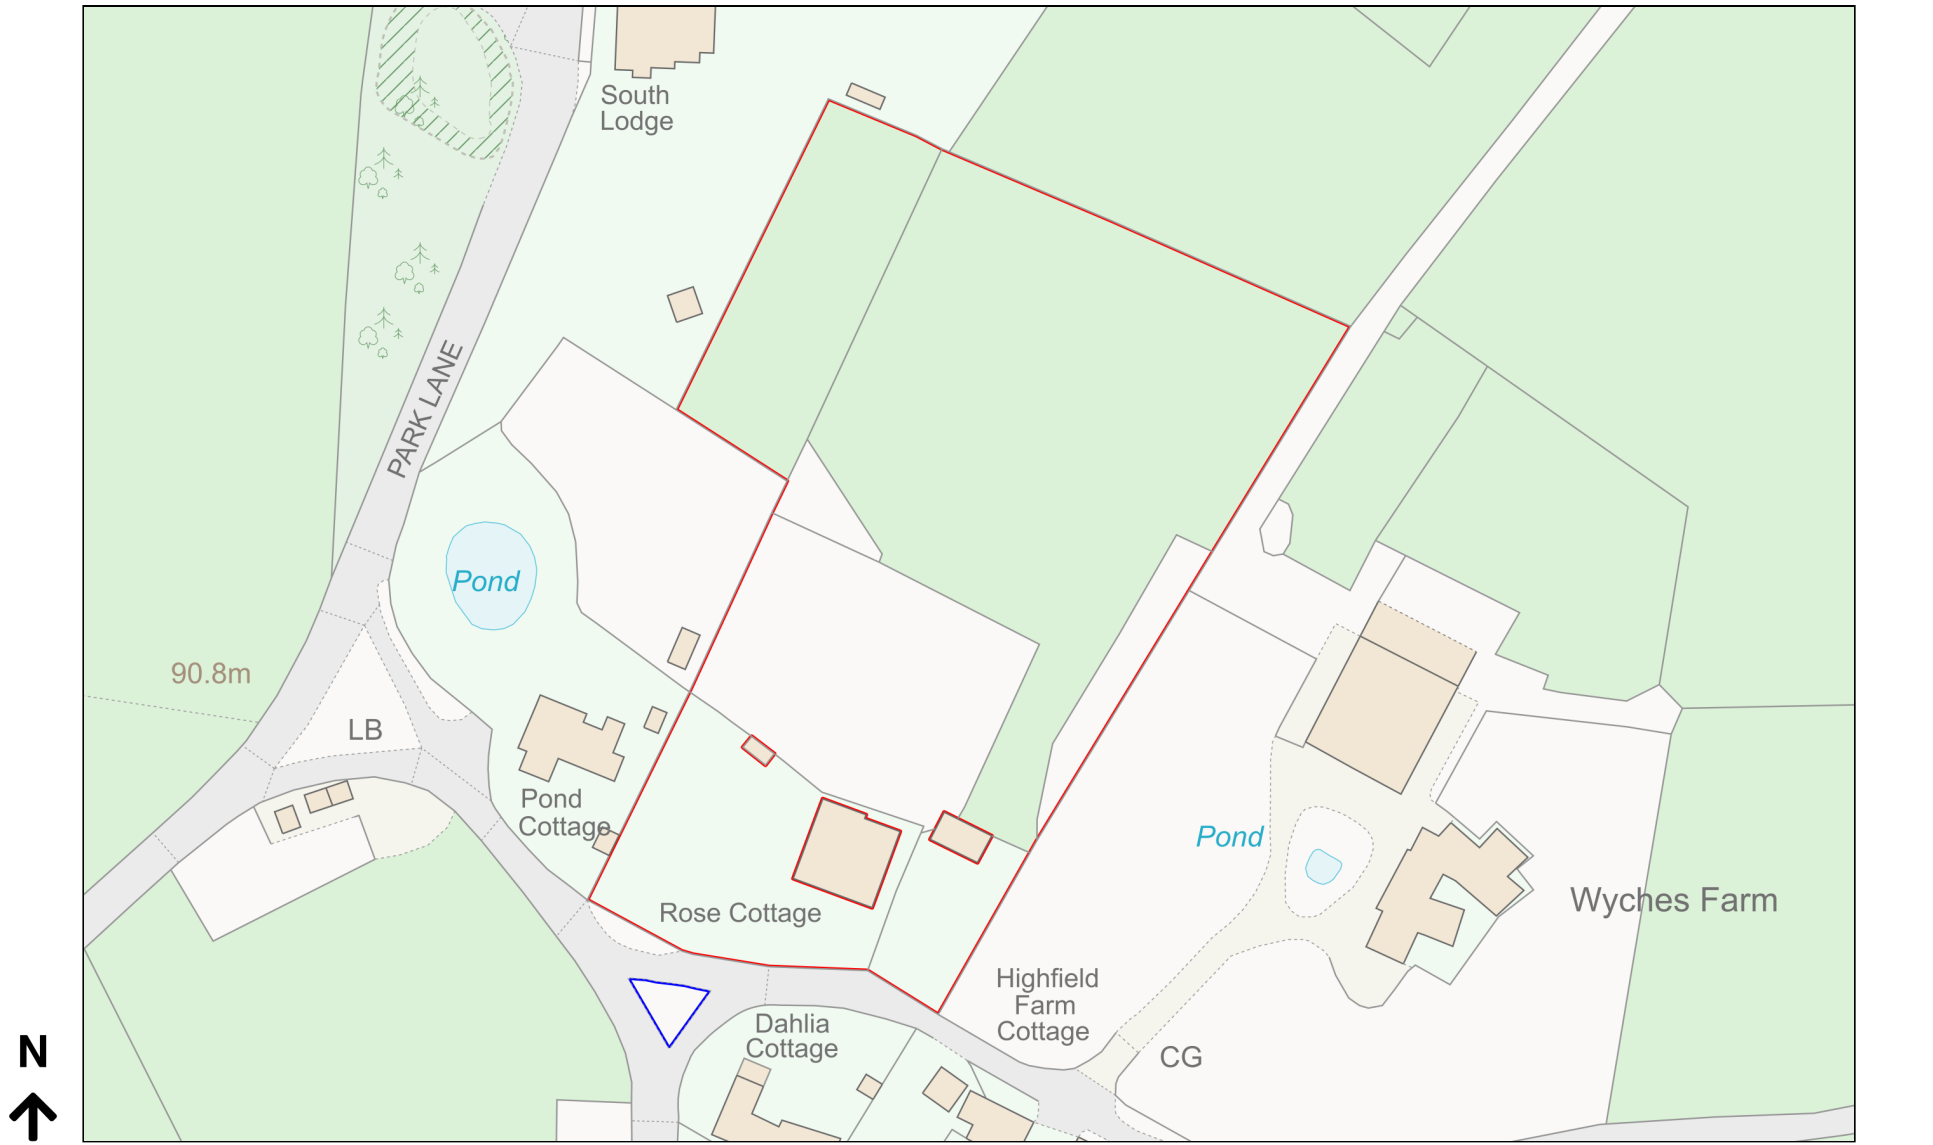

Location Plan

Site Address: Rose Cottage, Green Lane, Swanmore, SO32 2UQ

Date Produced: 29-Feb-2024

Scale: 1:1250 @A4

Planning Portal Reference: PP-12833375v1