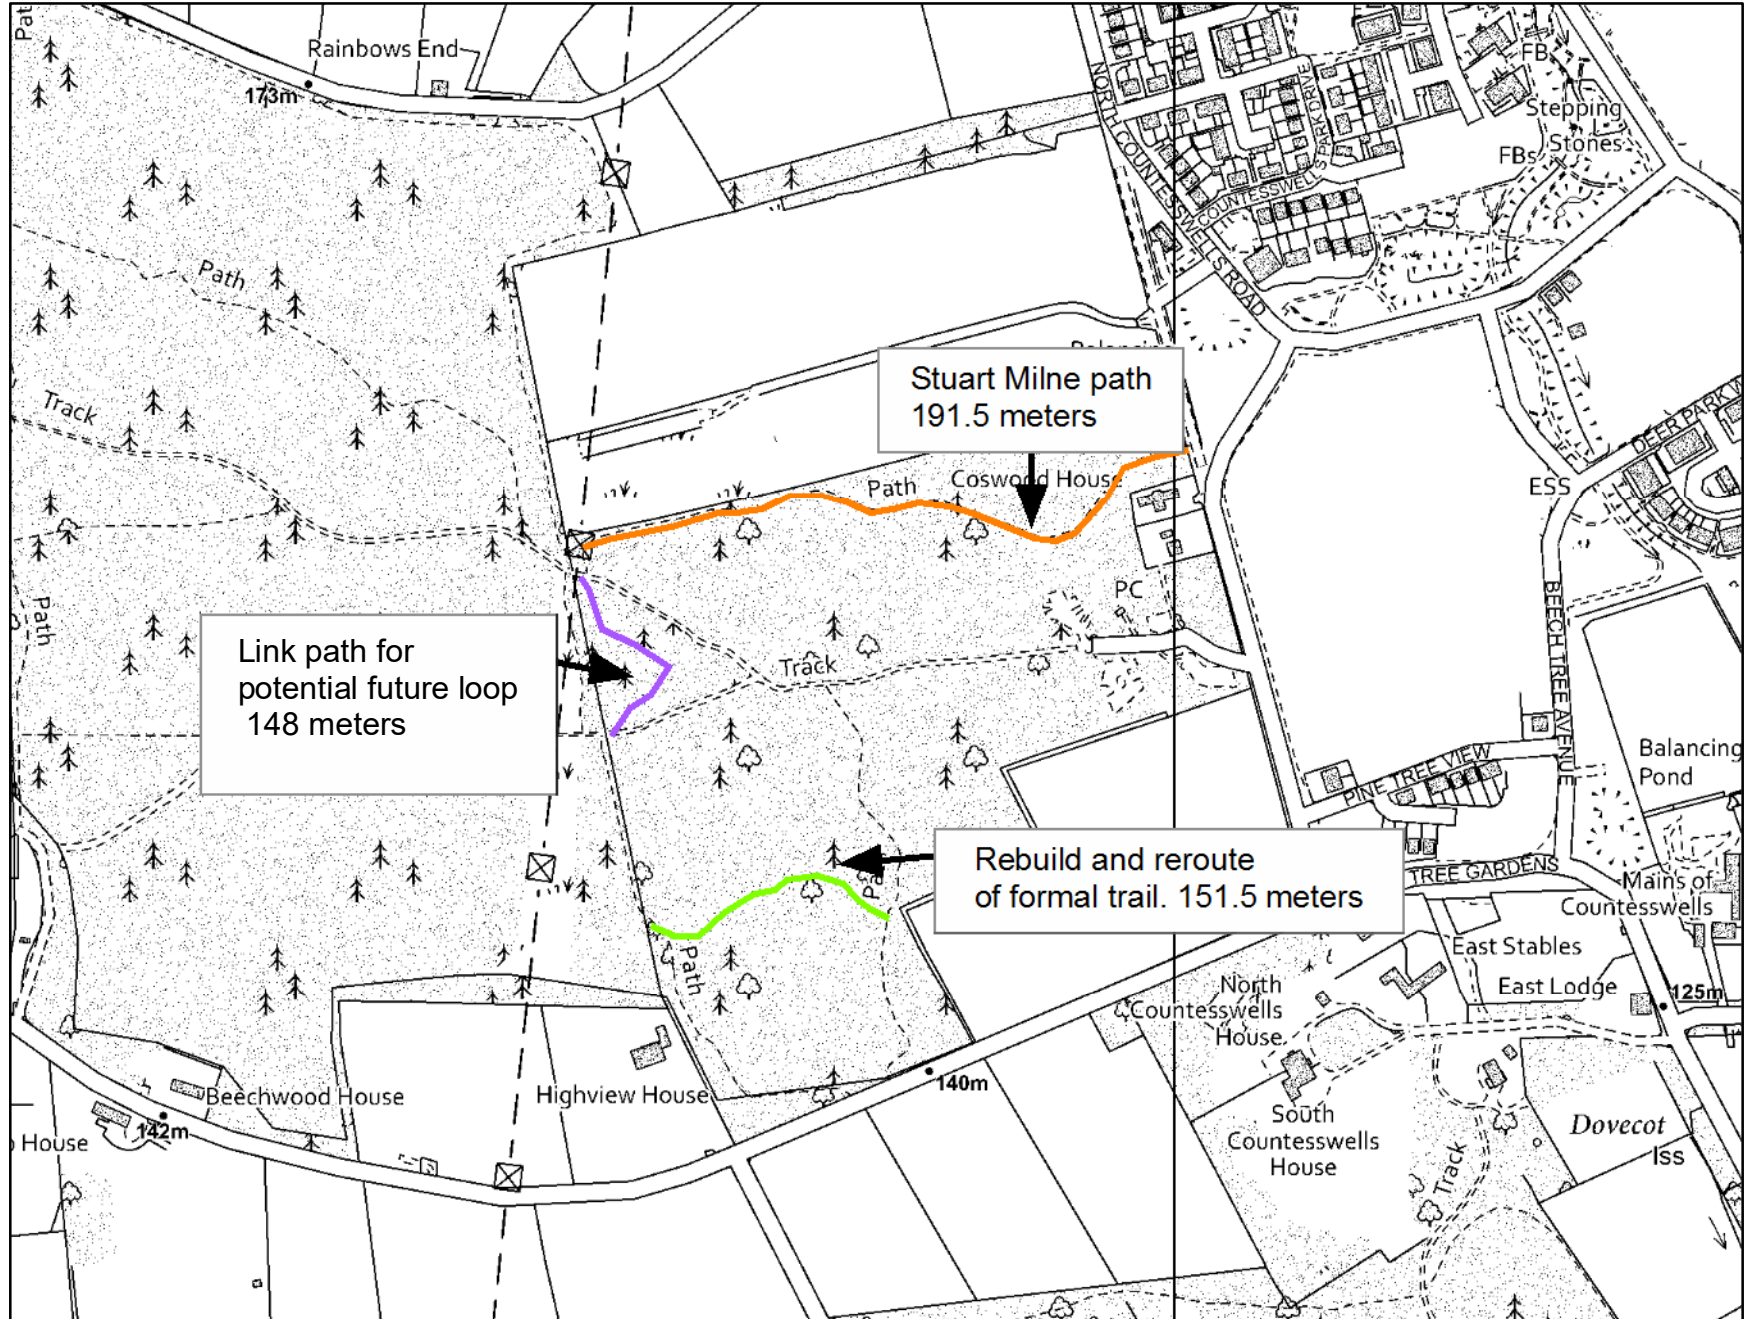

Countesswells CRC quote map

Author: Fiona Robertson

Scale @ A4: 1:5,000

Date: 13/10/2023

Reproduced by permission of Ordnance Survey on behalf of HMSO. © Crown copyright and database right 2023. All rights reserved. Ordnance Survey Licence number 100024925.
© Getmapping Plc and Bluesky International Limited 2023.