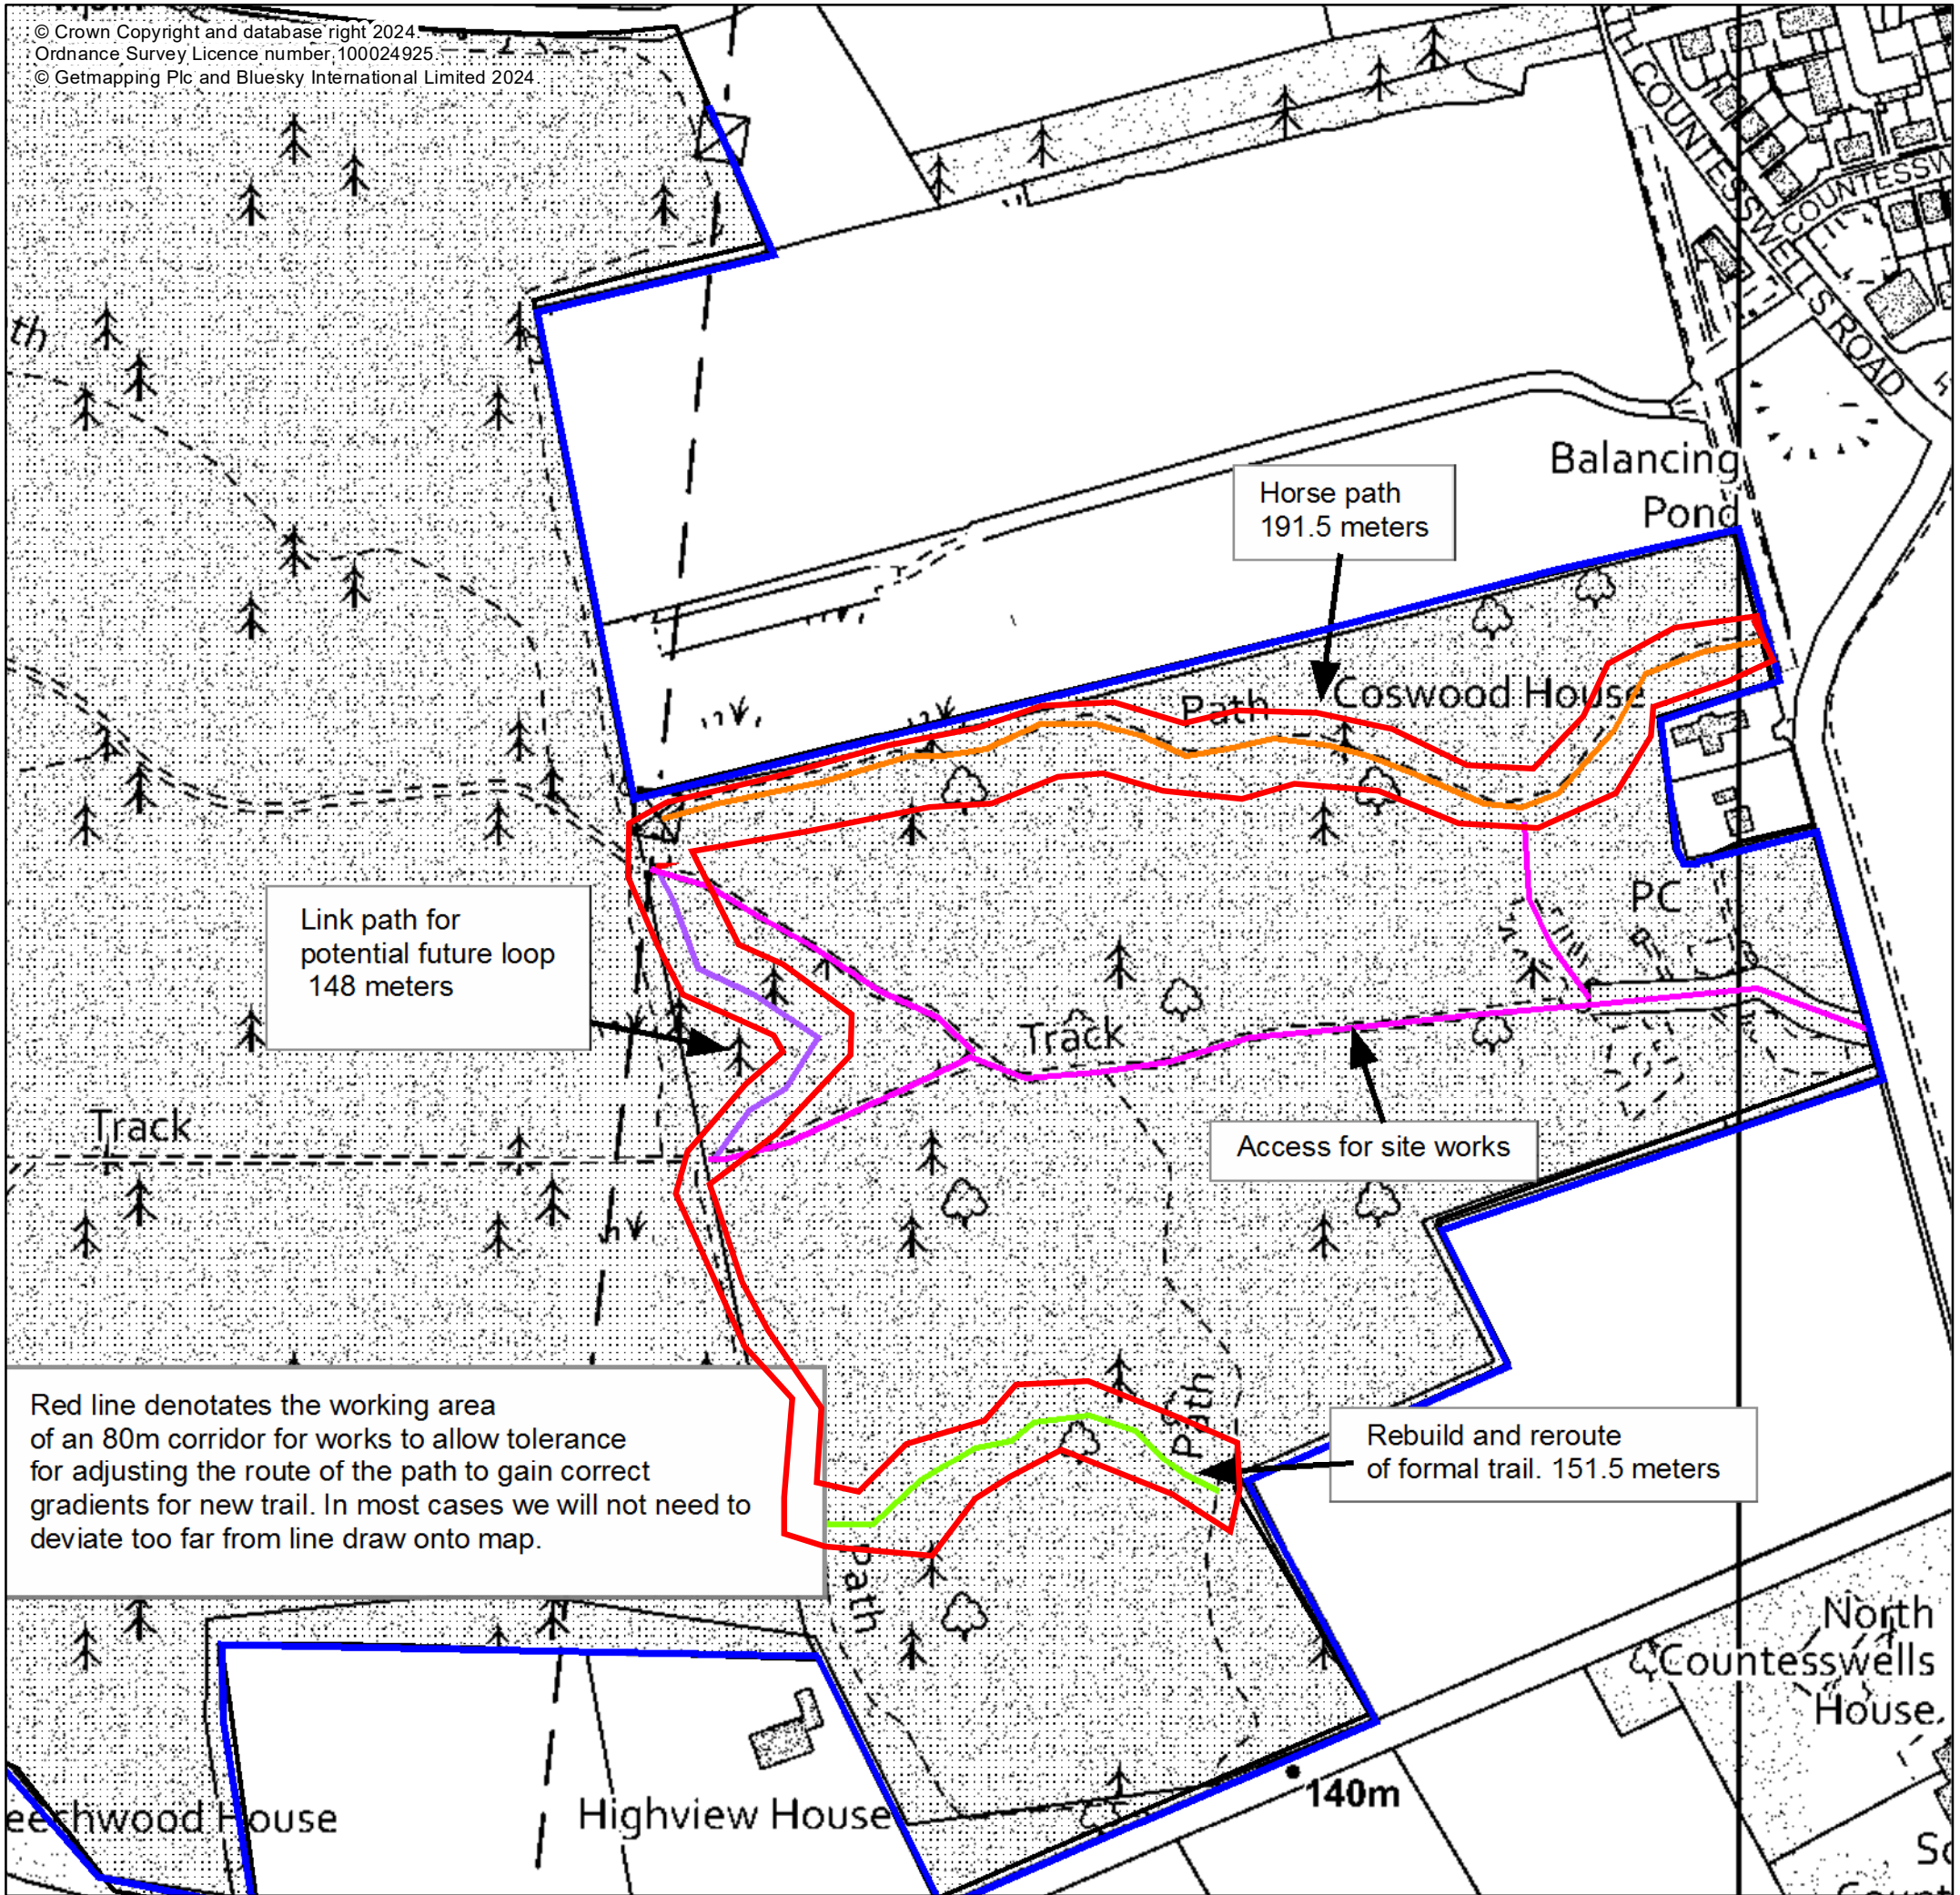

© Crown Copyright and database right 2024
Ordnance Survey Licence number, 100024925
© Getmapping Plc and Bluesky International Limited 2024

Legend

FC Legal Boundary

FC Legal Boundary

Untitled

Author: Fiona Robertson

Scale @ A3: 1:2,500

Date: 28/02/2024

Scotland's national forests and land are responsibly managed to the UK Woodland Assurance Standard.