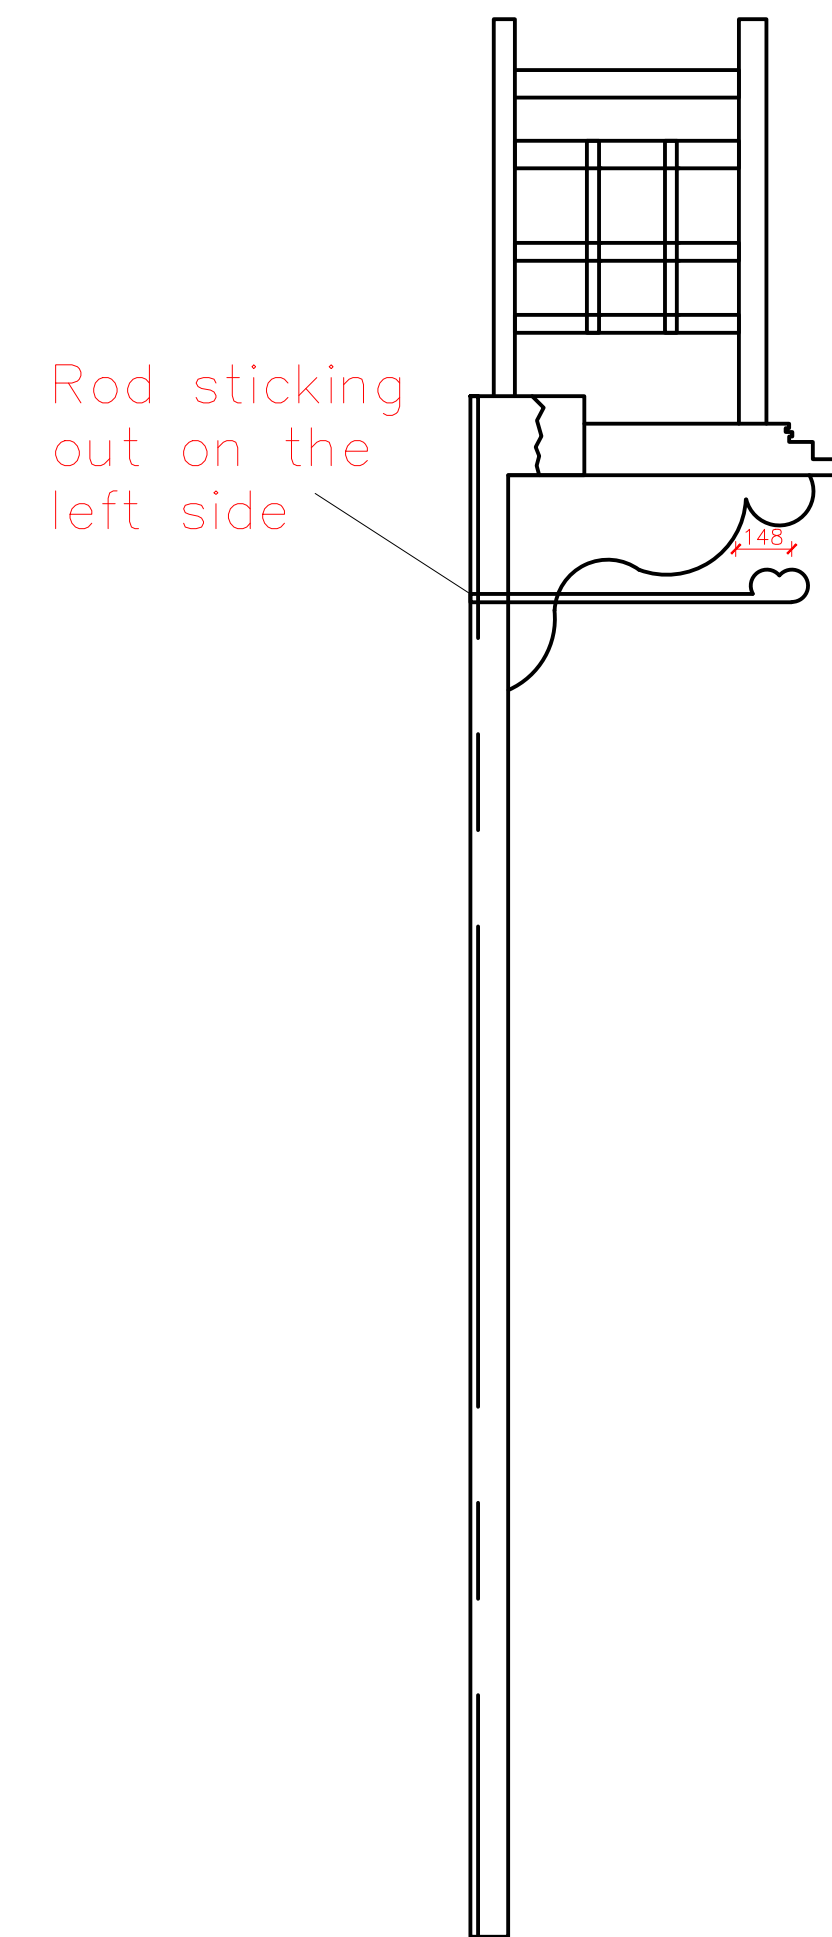

Rod sticking out

Rod sticking out on the left side

1 Store front elevation
Scale 1:20

2 Store front Side view - pole and balcony
Scale 1:20

The Inside Story Interiors

Michal Feldman
Interior Designer
3 Limes Avenue London NW11 9TJ
Tel 07875 525 054

Address

806-808 Finchley Road NW11 6XL

DATE:

04.03.2024

DRAWING NO:

24.01.FR.SF.1EX

SCALE:

1:20 @ A1

TITLE:

Store front - existing layout

PAGE NO.:

1

DRAWN BY:

GL

All dimensions are to be checked by the building contractor prior to the commencement of work and any discrepancies referred back to The Inside Story. Copyright of these plans remains under the ownership of The Inside Story. Plans are drawn for design purposes only, not assuming any responsibility for architectural work or building structure.