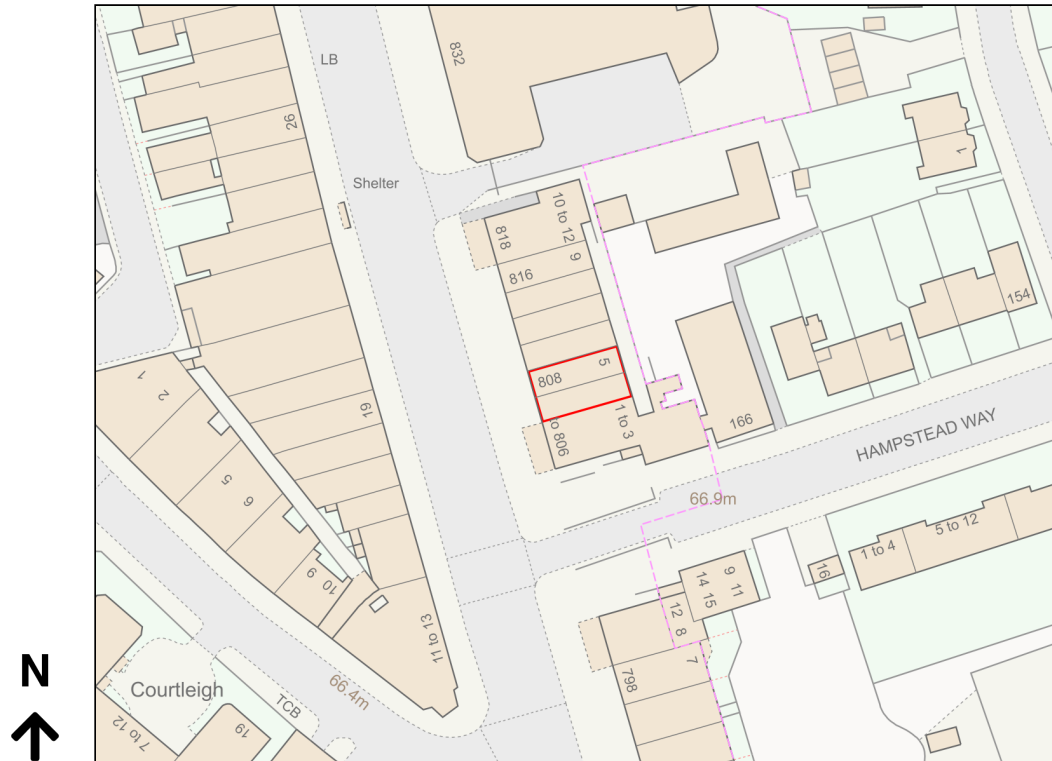

# Location Plan

Site Address: 808, Finchley Road, London, NW11 6XL

Date Produced: 28-Feb-2024

Scale: 1:1250 @A4

Planning Portal Reference: PP-12843715v1