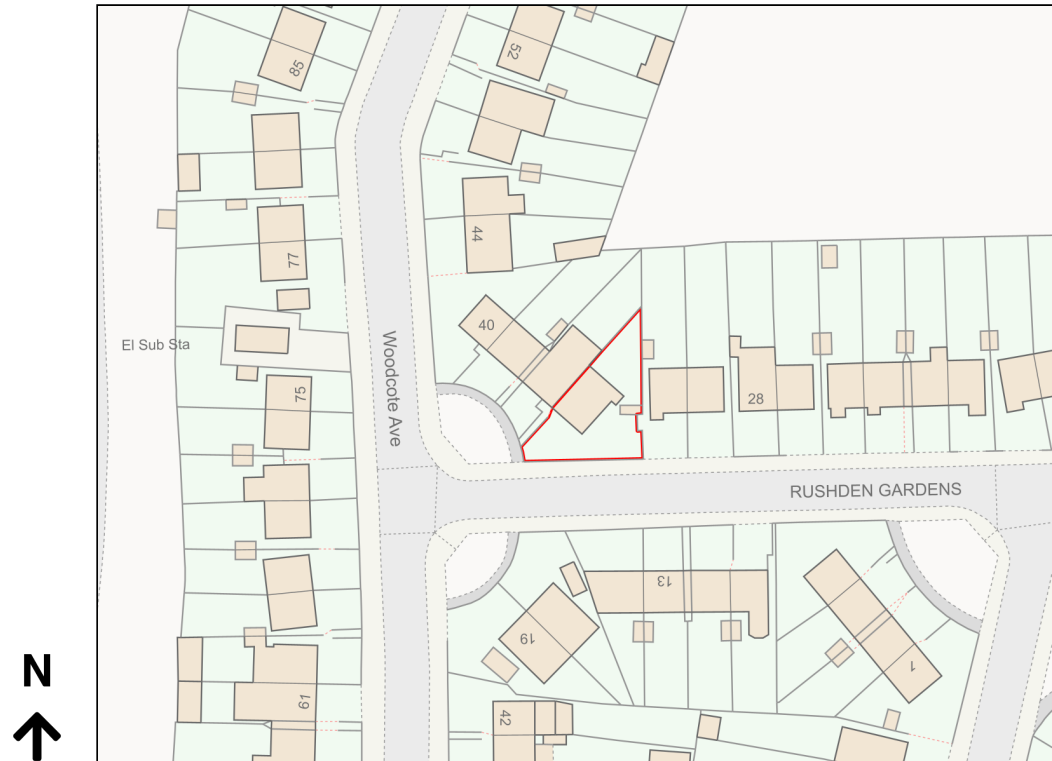

# Location Plan

Site Address: 34, Rushden Gardens, Mill Hill, London, NW7 2NY

Date Produced: 02-Mar-2024

Scale: 1:1250 @A4

Planning Portal Reference: PP-12853895v1