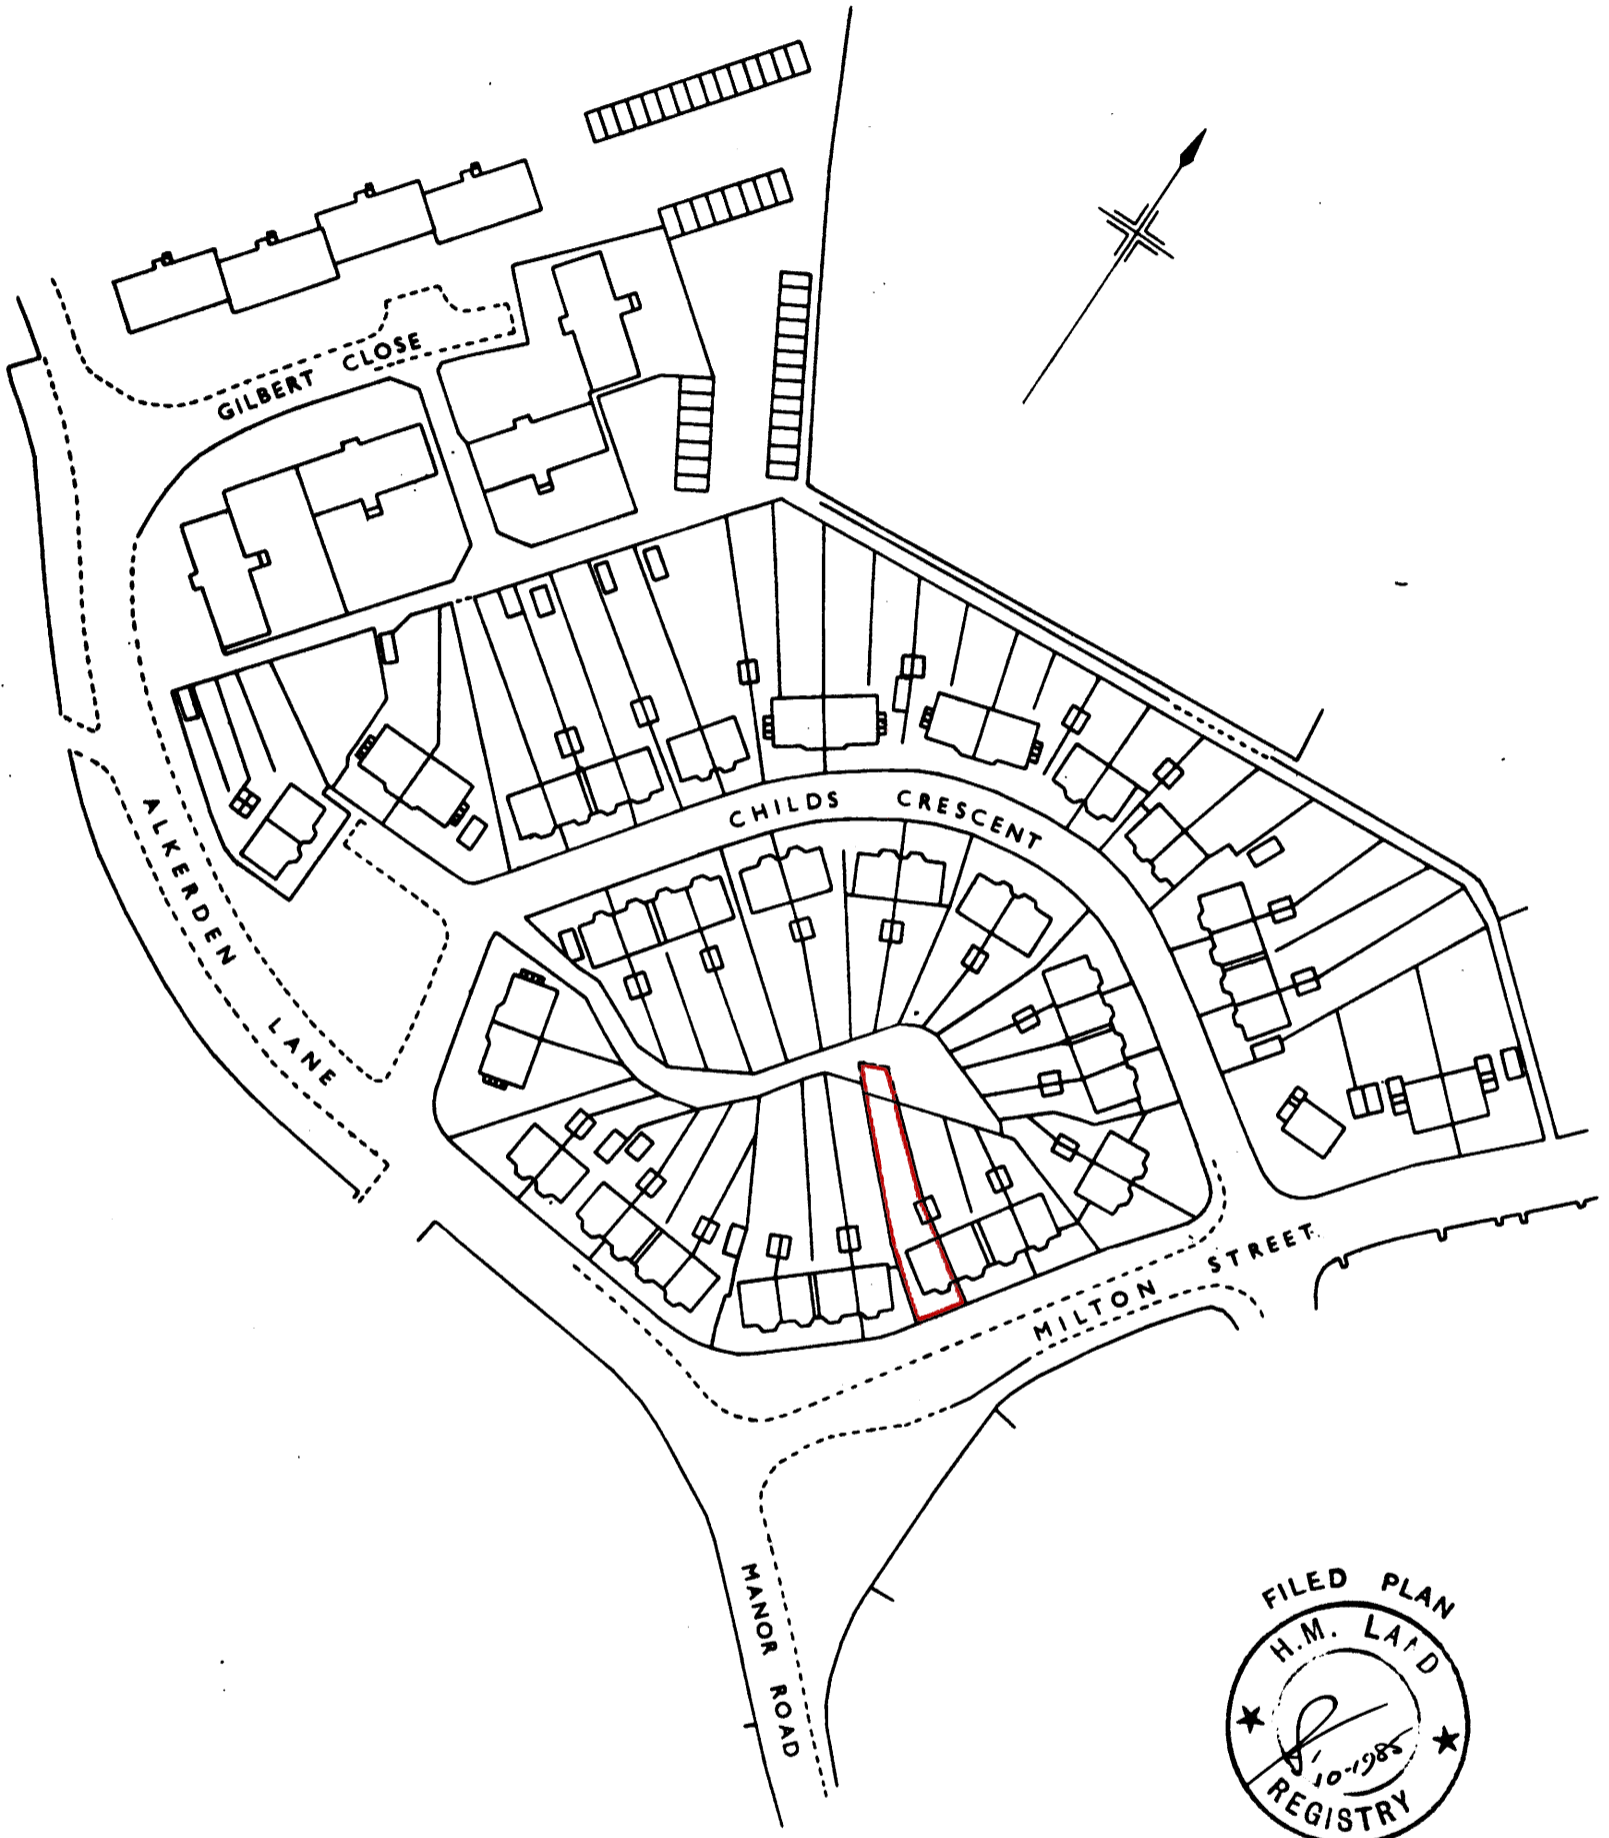

<b>H.M. LAND REGISTRY</b>		TITLE NUMBER	
		<b>K 593838</b>	
ORDNANCE SURVEY PLAN REFERENCE	COUNTY	SHEET	NATIONAL GRID
	KENT		TQ 5974
Scale: 1/1250	DARTFORD DISTRICT		© Crown copyright 1973

SWANSCOMBE AND GREENHITHE  
PARISH

This is a copy of the title plan on 23 OCT 2023 at 19:03:20. This copy does not take account of any application made after that time even if still pending in HM Land Registry when this copy was issued.

This copy is not an 'Official Copy' of the title plan. An official copy of the title plan is admissible in evidence in a court to the same extent as the original. A person is entitled to be indemnified by the registrar if he or she suffers loss by reason of a mistake in an official copy. If you want to obtain an official copy, the HM Land Registry web site explains how to do this.

HM Land Registry endeavours to maintain high quality and scale accuracy of title plan images. The quality and accuracy of any print will depend on your printer, your computer and its print settings. This title plan shows the general position, not the exact line, of the boundaries. It may be subject to distortions in scale. Measurements scaled from this plan may not match measurements between the same points on the ground.