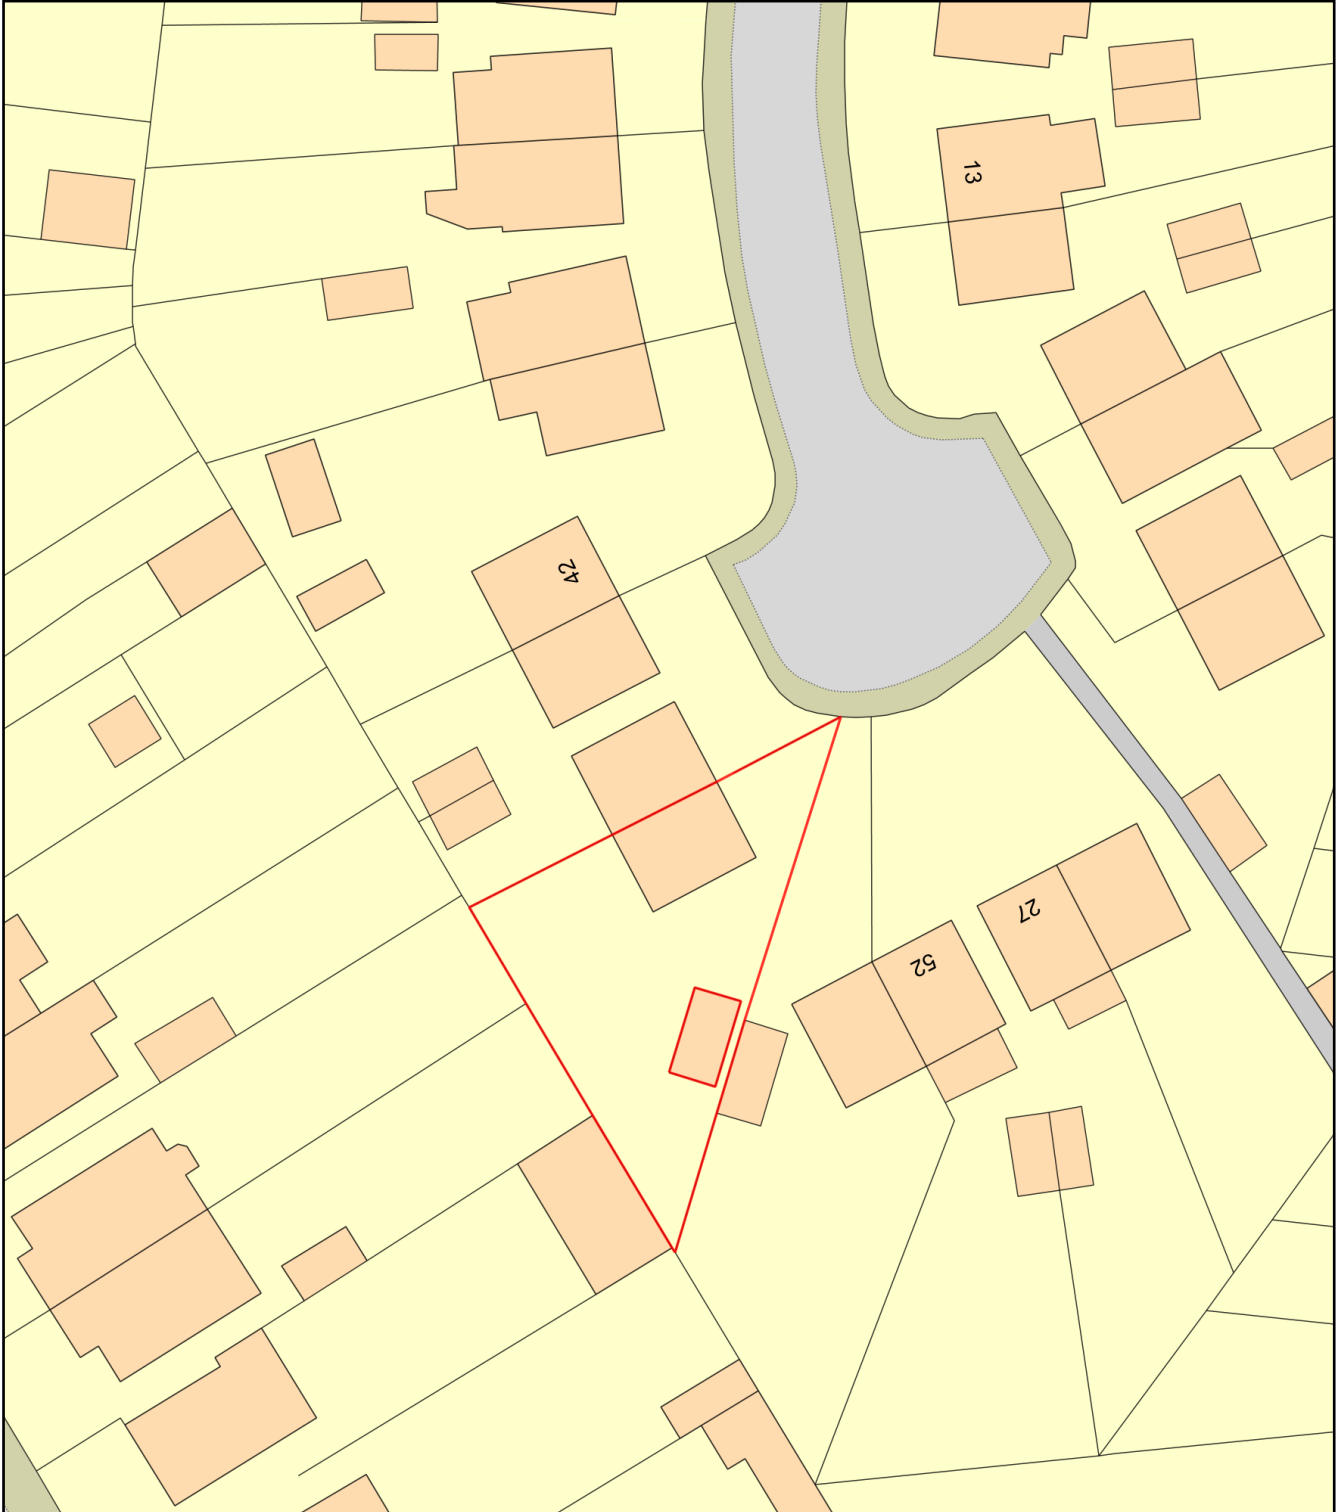

site plan

Plan Produced for: Oliver Edwards

Date Produced: 12 Feb 2024

Plan Reference Number: TQRQM24043100249856

Scale: 1:500 @ A4