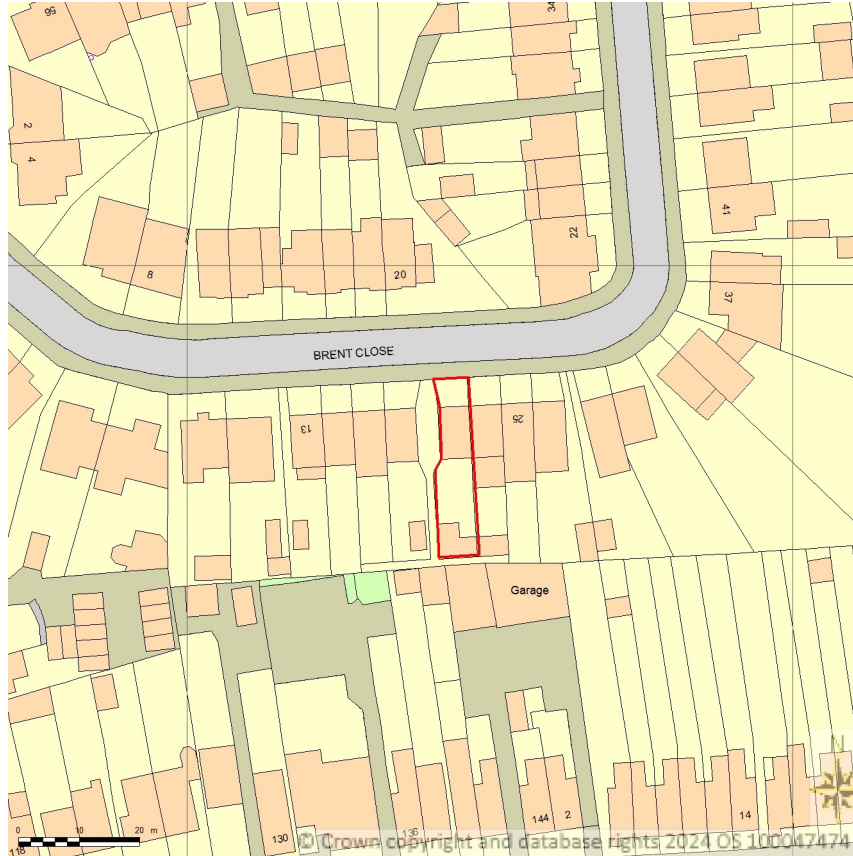

SITE LOCATION PLAN

AREA 2 HA

SCALE: 1:1250 on A4

CENTRE COORDINATES: 555741 , 173973

Supplied by Streetwise Maps Ltd

[www.streetwise.net](http://www.streetwise.net)

Licence No: 100047474

13:02:56 21/02/2024