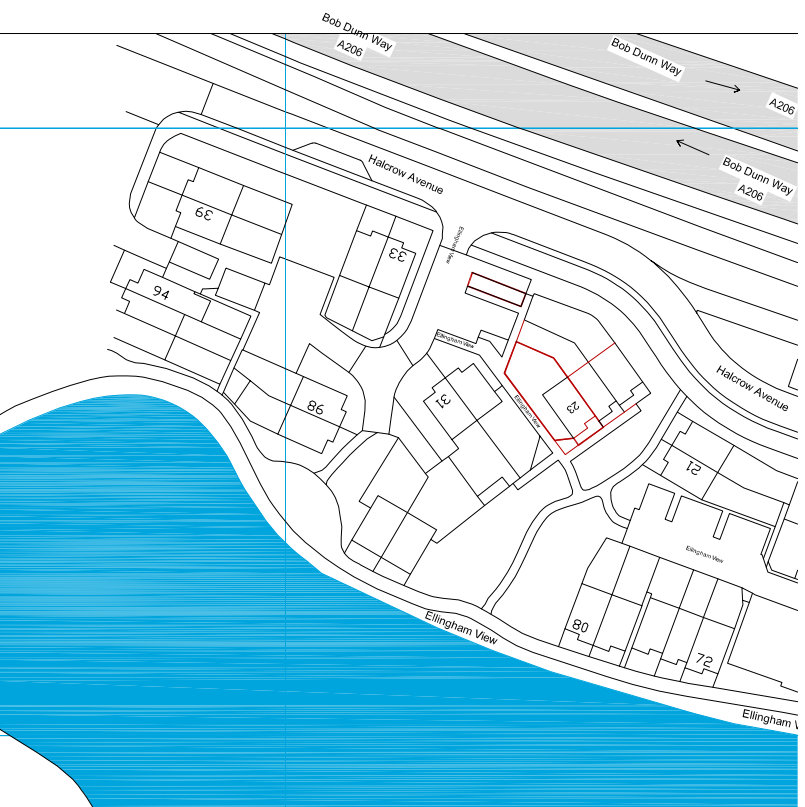

**DO NOT SCALE**  
 All dimensions to be checked on site. Errors or omissions should be reported to SD Designs(UK) Ltd  
 © Copyright belongs to SD Designs (UK) Ltd

**LOCATION PLAN**  
 SCALE 1:1250

**EXISTING FIRST FLOOR**  
 SCALE 1:100

**PROPOSED FIRST FLOOR**  
 SCALE 1:100

Revision	Description	Date

**SD Designs (UK) Ltd**  
 Design & Architectural Consultant  
 38 Fields Park, Cressent  
 Chesham Hill Heath, Romford RM6 5AP  
 T: 0204 6587 7853 M: 077 9246 8219  
 Web: sd@sd-designs-consultants.co.uk

CLIENT  
**MRS LOLA OLANLOKUN**

ADDRESS  
**23 HALCROW AVENUE  
 DARTFORD DA1 5FX**

TITLE  
**EXISTING & PROPOSED  
 FIRST FLOOR PLAN**

SCALE 1:100 DRAWN SD DATE FEBRUARY 2024  
 DFGS NO GA401