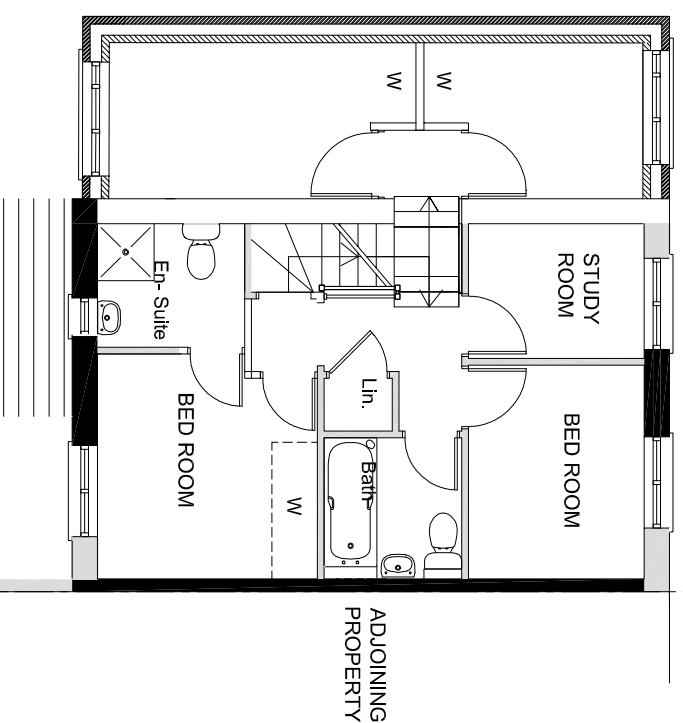

**DO NOT SCALE**  
 All dimensions to be checked on site. Errors or omissions should be reported to SD Designs(UK) Ltd  
 © Copyright belongs to SD Designs (UK) Ltd

**LOCATION PLAN**  
 SCALE 1:1250

**EXISTING FIRST FLOOR**  
 SCALE 1:100

CLIENT  
**MRS LOLA OLANLOKUN**

ADDRESS  
**23 HALCROW AVENUE  
 DARTFORD DA1 5FX**

TITLE  
**EXISTING & PROPOSED  
 FIRST FLOOR PLAN**

SCALE 1:100 DRAWN SD DATE FEBRUARY 2024  
 DFGS NO GA401