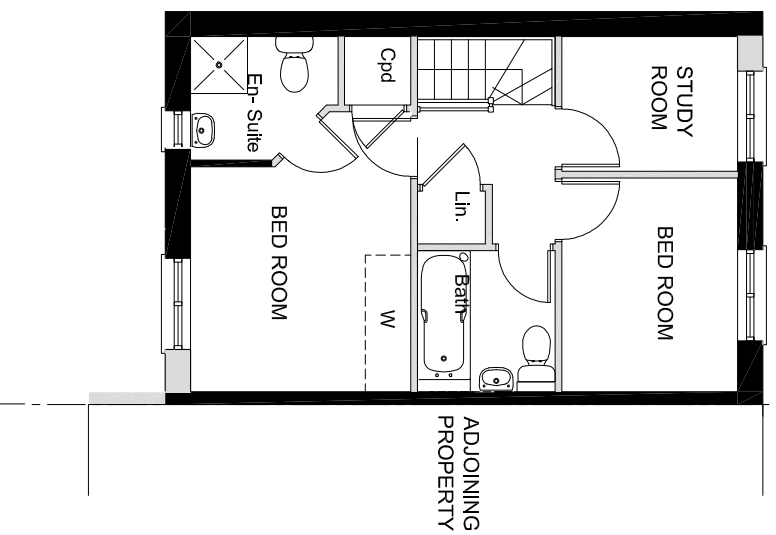

**DO NOT SCALE**  
 All dimensions to be checked on site. Errors or omissions should be reported to SD Designs(UK) Ltd  
 © Copyright belongs to SD Designs (UK) Ltd

**LOCATION PLAN**  
 SCALE 1:1250

**EXISTING FIRST FLOOR**  
 SCALE 1:100

CLIENT  
**MRS LOLA OLANLOKUN**

ADDRESS  
**23 HALCROW AVENUE  
 DARTFORD DA1 5FX**

TITLE  
**EXISTING & PROPOSED  
 FIRST FLOOR PLAN**

SCALE 1:100 DRAWN SD DATE FEBRUARY 2024  
 DFGS NO GA401