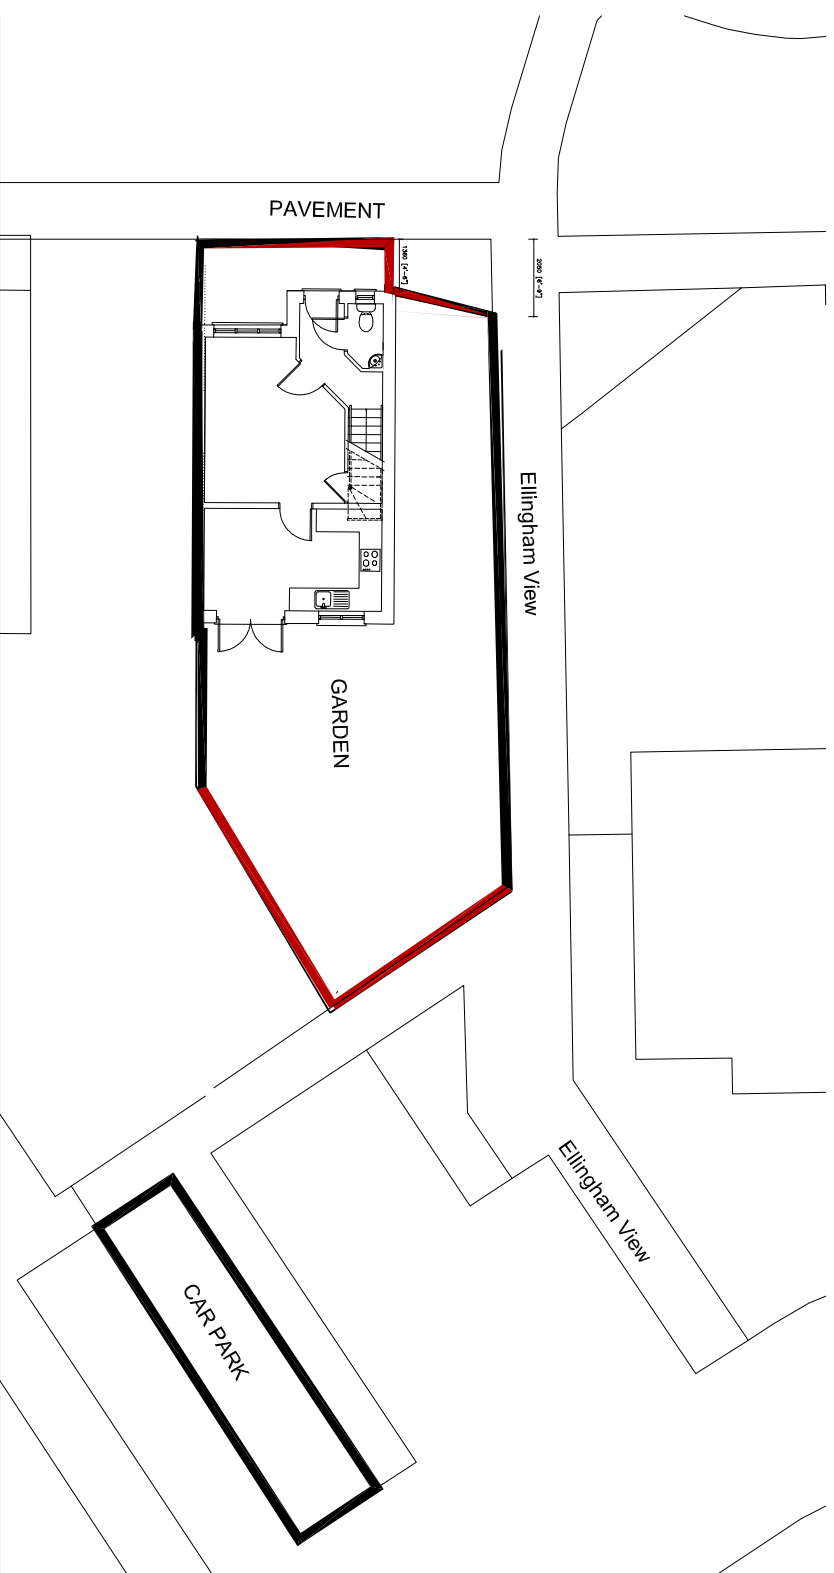

EXISTING
BLOCK PLAN
SCALE 1:200

SD Designs (UK) Ltd

CLIENT
MRS LOLA OLANILOKUN

ADDRESS
23 HALCROW AVENUE
DARTFORD DA1 5FX

TITLE
EXISTING & PROPOSED
BLOCK PLAN

SCALE 1:200 DRAWN SD DATE FEBRUARY 2024
DRG. NO. GA408

(A3)