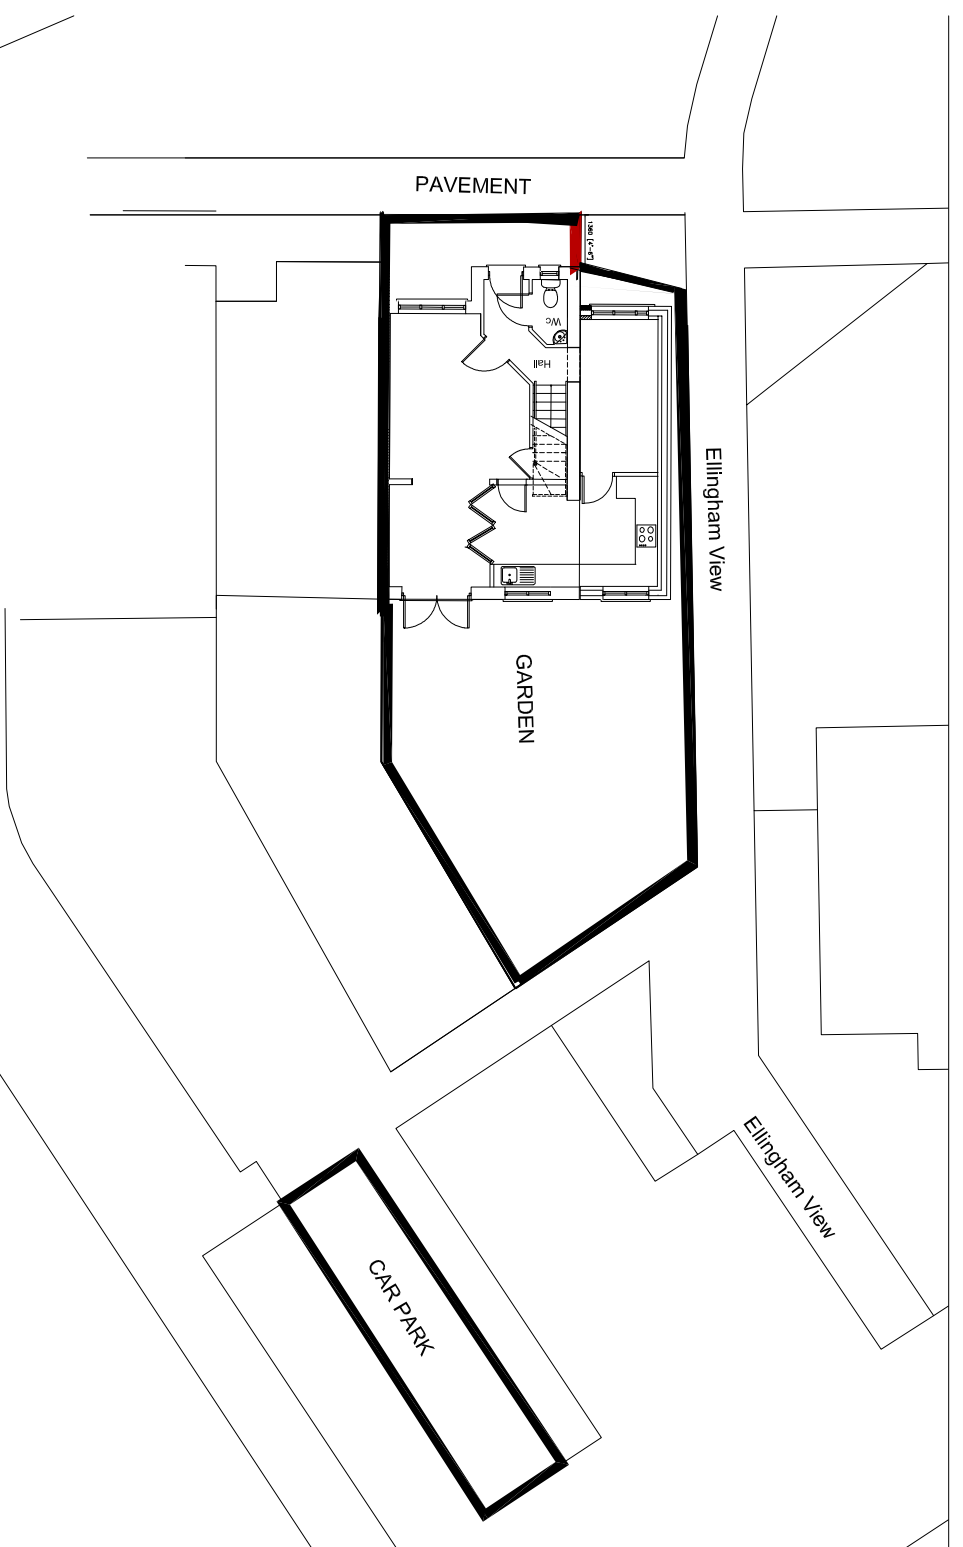

DO NOT SCALE

All dimensions to be checked on site. Errors or omissions should be reported to SD Designs(UK) Ltd

© Copyright belongs to SD Designs (UK) Ltd

PROPOSED
BLOCK PLAN
SCALE 1:200