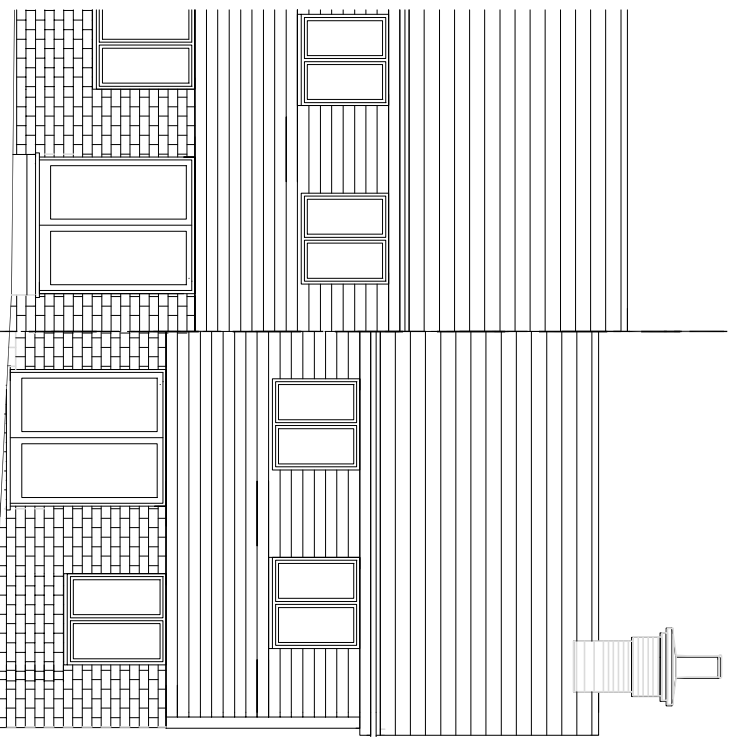

DO NOT SCALE

All dimensions to be checked on site. Errors or omissions should be reported to SD Designs(UK) Ltd

© Copyright belongs to SD Designs (UK) Ltd

EXISTING REAR  
ELEVATION B SCALE 1:100

PROPOSED REAR  
ELEVATION B SCALE 1:100

Scale Bar 1:100

Revision	Description	Date

**SD Designs (UK) Ltd**

Design & Architectural Consultant  
381 Fiddlers Park, Chesham, Bucks HP8 4AP  
T: 0298 85877833 W: 077 9240 9219  
E: info@sd-designs.co.uk  
www.sd-designs.co.uk

CLIENT

MRS LOLA OLANLOKUN

ADDRESS

23 HALCROW AVENUE  
DARTFORD DA1 5FX

TITLE

EXISTING & PROPOSED  
REAR ELEVATION B

SCALE 1:100 DRAWN SD DATE FEBRUARY 2024

DRG. NO GA405