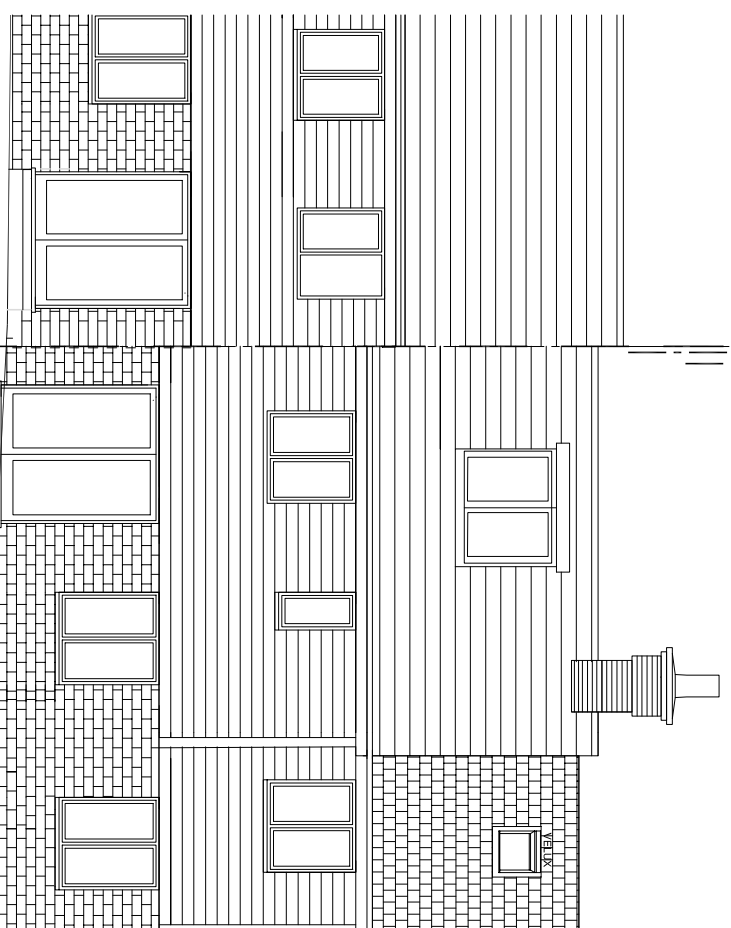

DO NOT SCALE

All dimensions to be checked on site. Errors or omissions should be reported to SD Designs(UK) Ltd

© Copyright belongs to SD Designs (UK) Ltd

EXISTING REAR  
ELEVATION B SCALE 1:100

PROPOSED REAR  
ELEVATION B SCALE 1:100

Scale Bar 1:100

Revision	Description	Date

**SD Designs (UK) Ltd**

Design & Architectural Consultant  
381 Fiddlers Park, Chesham, Bucks HP8 4AP  
T: 0298 85877833 W: 077 9240 9219  
E: info@sd-designs.co.uk  
www.sd-designs.co.uk

CLIENT

MRS LOLA OLANLOKUN

ADDRESS

23 HALCROW AVENUE  
DARTFORD DA1 5FX

TITLE

EXISTING & PROPOSED  
REAR ELEVATION B

SCALE 1:100 DRAWN SD DATE FEBRUARY 2024

DRG. NO GA405