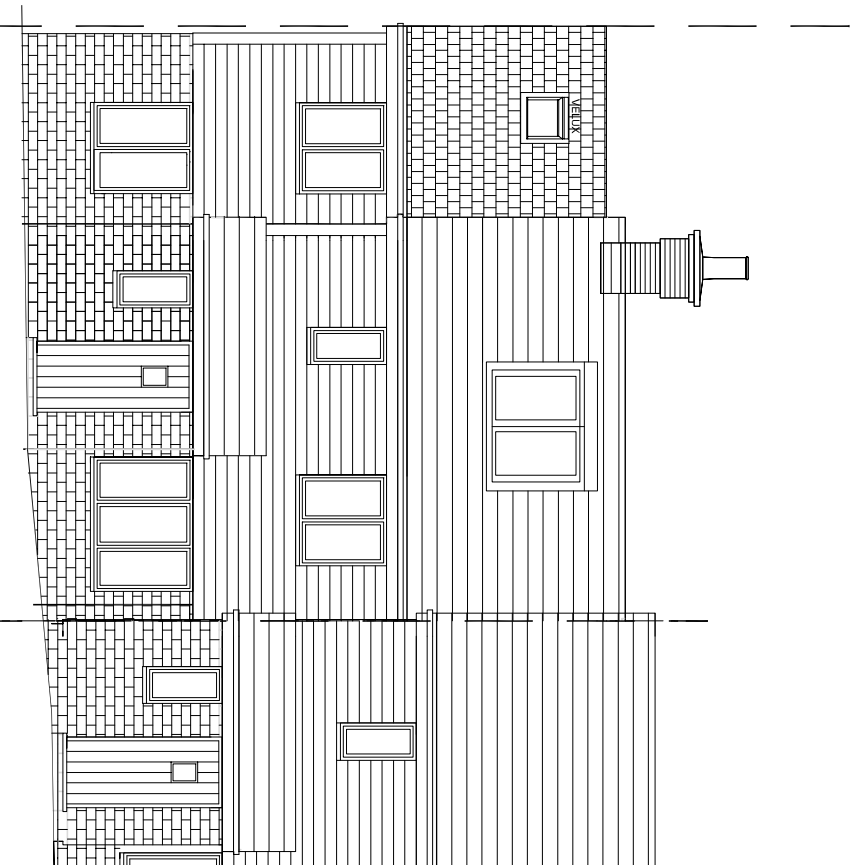

DO NOT SCALE

All dimensions to be checked on site. Errors or omissions should be reported to SD Designs(UK) Ltd

© Copyright belongs to SD Designs (UK) Ltd

**EXISTING FRONT
ELEVATION A** SCALE 1:100

**PROPOSED FRONT
ELEVATION A** SCALE 1:100

Scale Bar 1:100

Revision	Description	Date
SK15		

SD Designs (UK) Ltd
Design & Architectural Consultant
36 FIMBLY PARK CRESCENT
DARTFORD DA1 5AP
T: 020 8287 7633 M: 077 9240 5219
E: email@sd-designs.co.uk
www.sd-designs.co.uk

CLIENT
MRS LOLA OLANLOKUN

ADDRESS
**23 HALCROW AVENUE
DARTFORD DA1 5FX**

TITLE
**EXISTING & PROPOSED
FRONT ELEVATION**

SCALE **1:100** DRAWN **SD** DATE **FEBRUARY 2024**

DRG. NO. **GA404**