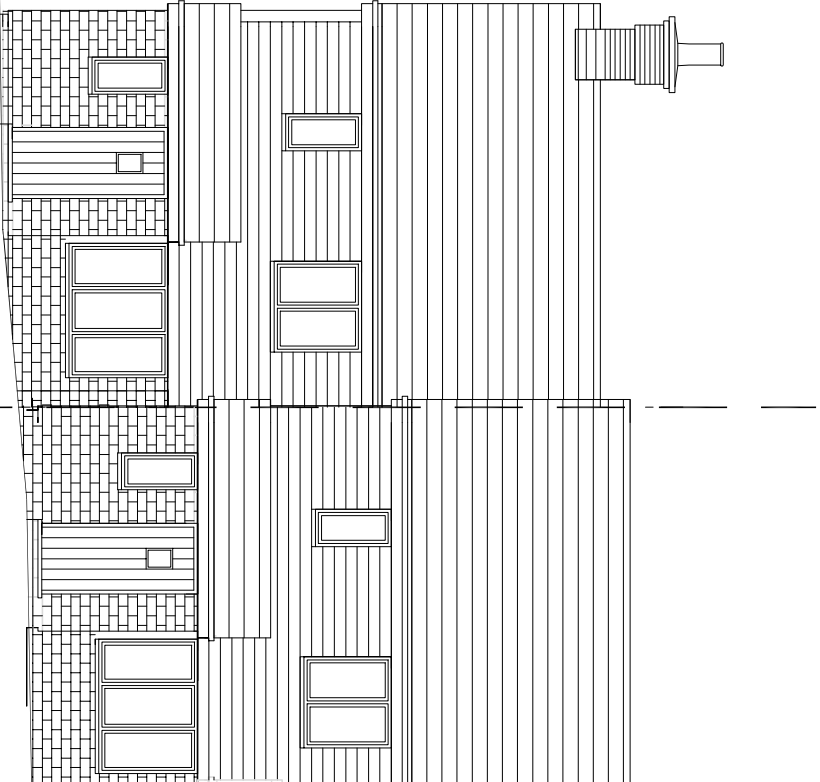

DO NOT SCALE

All dimensions to be checked on site. Errors or omissions should be reported to SD Designs(UK) Ltd

© Copyright belongs to SD Designs (UK) Ltd

**EXISTING FRONT
ELEVATION A** SCALE 1:100

**PROPOSED FRONT
ELEVATION A** SCALE 1:100

Scale Bar 1:100

Revision	Description	Date
SK15		

SD Designs (UK) Ltd
Design & Architectural Consultant
36 FIMBLY PARK CRESCENT
DARTFORD DA1 5AP
T: 020 8287 7633 M: 077 9240 5219
E: email@sd-designs.co.uk
www.sd-designs.co.uk

CLIENT
MRS LOLA OLANLOKUN

ADDRESS
**23 HALCROW AVENUE
DARTFORD DA1 5FX**

TITLE
**EXISTING & PROPOSED
FRONT ELEVATION**

SCALE **1:100** DRAWN **SD** DATE **FEBRUARY 2024**

DRG. NO. **GA404**