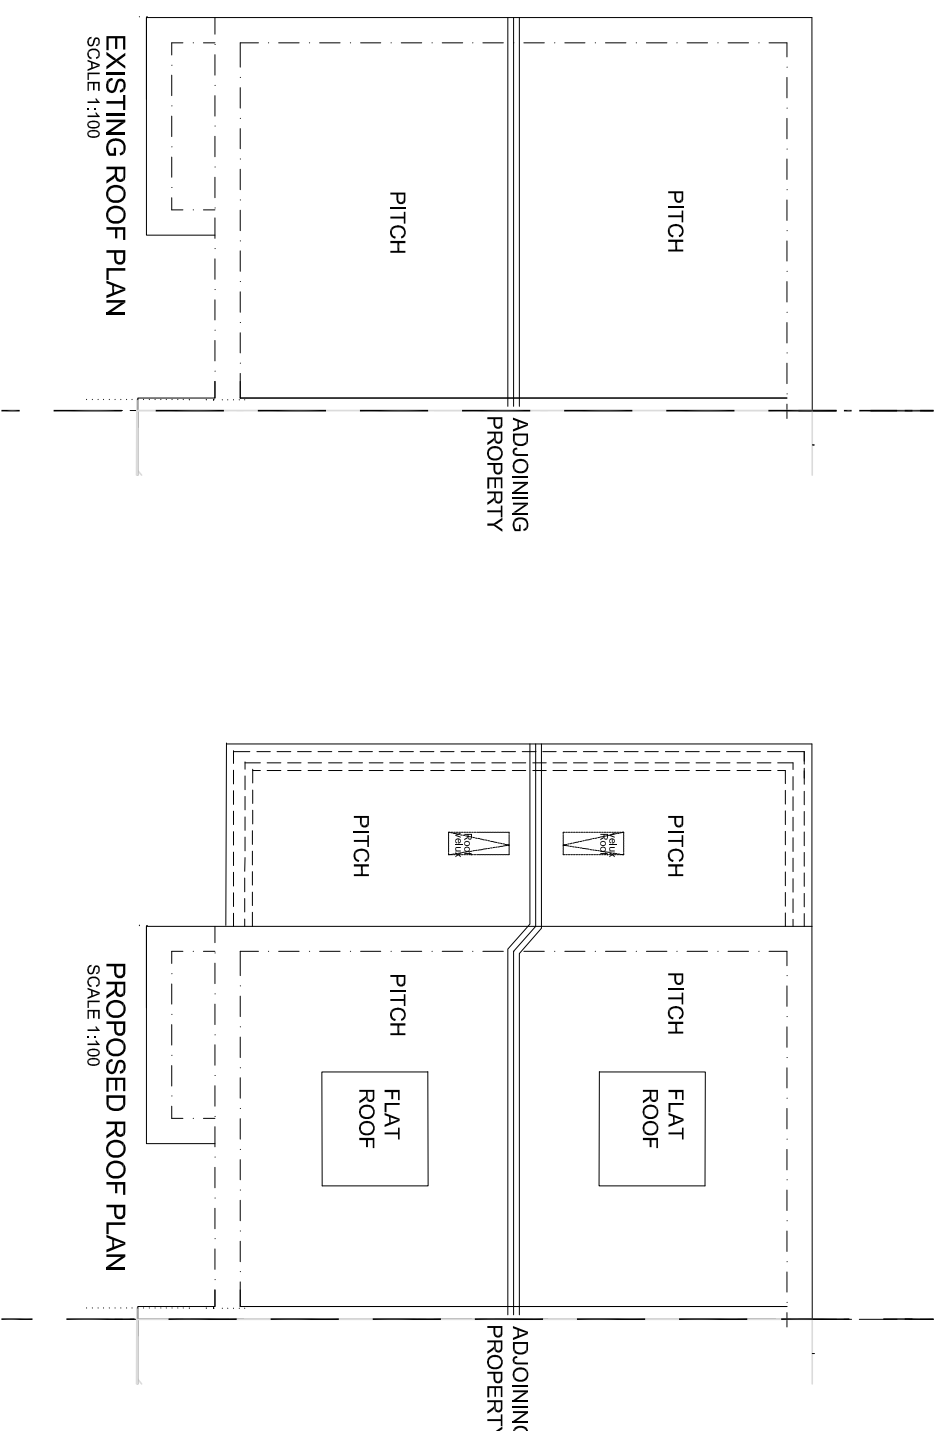

DO NOT SCALE

All dimensions to be checked on site. Errors or omissions should be reported to SD Designs(UK) Ltd

© Copyright belongs to SD Designs (UK) Ltd

Revision	Description	Date
SD/US		

SD Designs (UK) Ltd
Design & Architectural Consultant
28 Fiddlers Park, Chesham
Chesham, Bucks HP80 1RN, UK
T: 029 8587 7633 M: 077 9240 5219
E: info@sd-designs.co.uk
www.sd-designs.co.uk

CLIENT
MRS LOLA OLANLOKUN

ADDRESS
23 HALCROW AVENUE
DARTFORD DA1 5FX

TITLE
EXISTING & PROPOSED
ROOF PLAN

SCALE 1:100 DRAWN SD DATE FEBRUARY 2024
DNG NO. GA403

(A3)