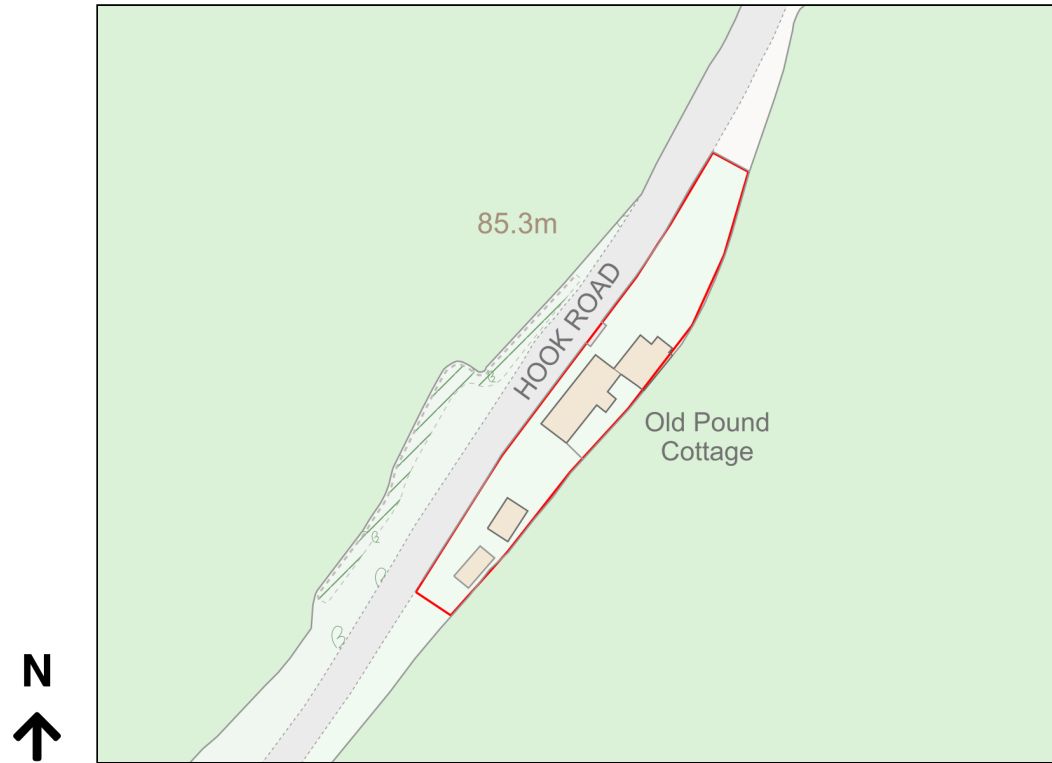

Location Plan

Site Address: Old Pound Cottage, Hook Road, Greywell, Hook, RG29 1BU

Date Produced: 29-Feb-2024

Scale: 1:1250 @A4

Planning Portal Reference: PP-12827535v1