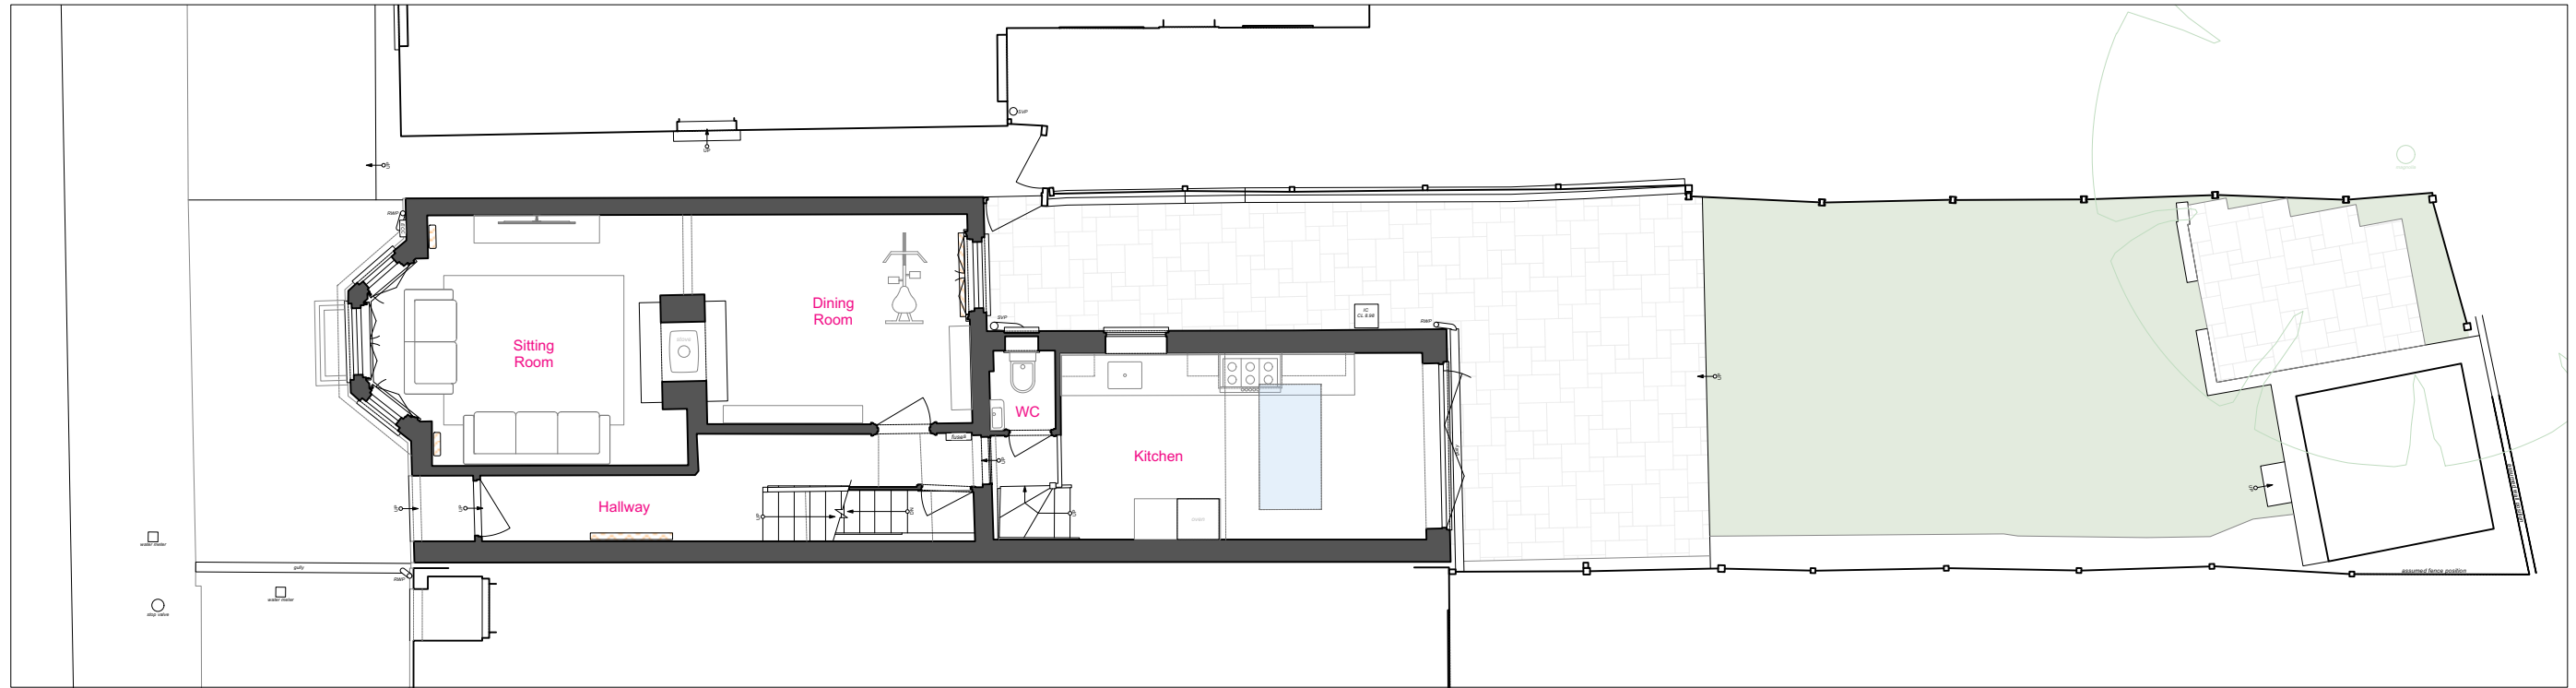

PLANNING APPLICATION
48 Denzil Road, Guildford GU2 7NG
1-C-1A: Existing Plans

Ground floor - Existing
 Scale 1:100

First floor - Existing
 Scale 1:100

Scale 1:100 @ A3