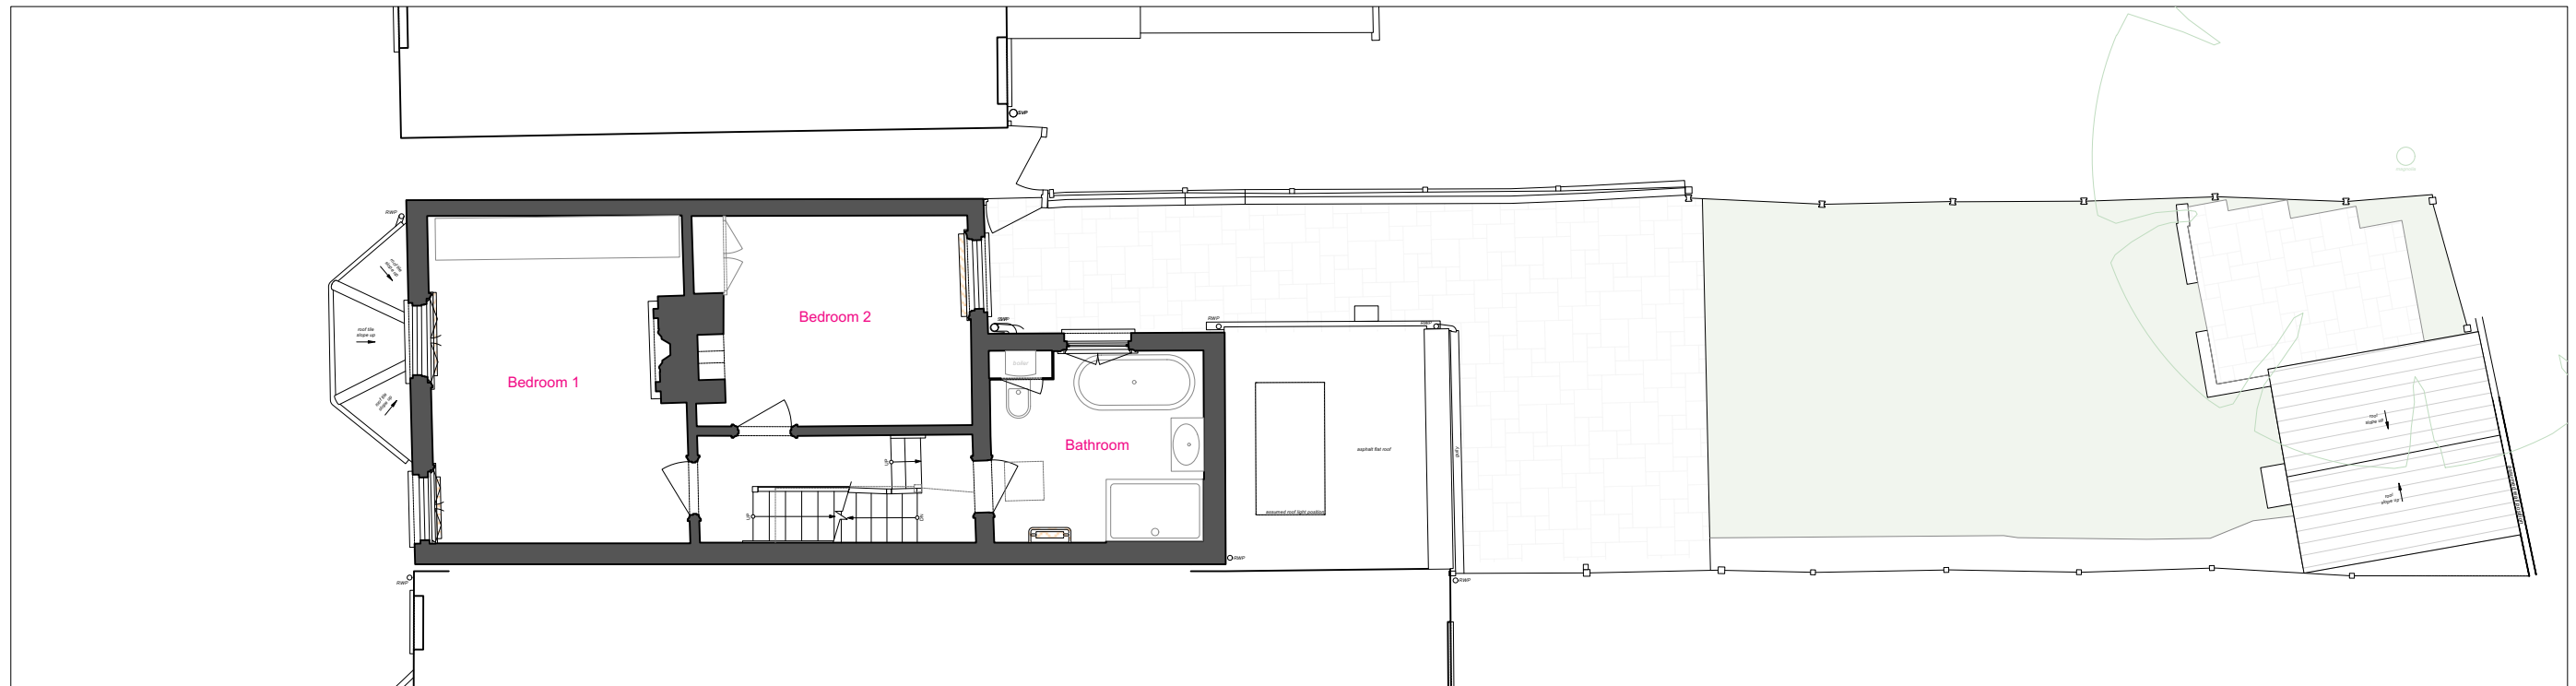

PLANNING APPLICATION
48 Denzil Road, Guildford GU2 7NG
1-C-1A: Existing Plans

Ground floor - Existing
 Scale 1:100

First floor - Existing
 Scale 1:100

Scale 1:100 @ A3