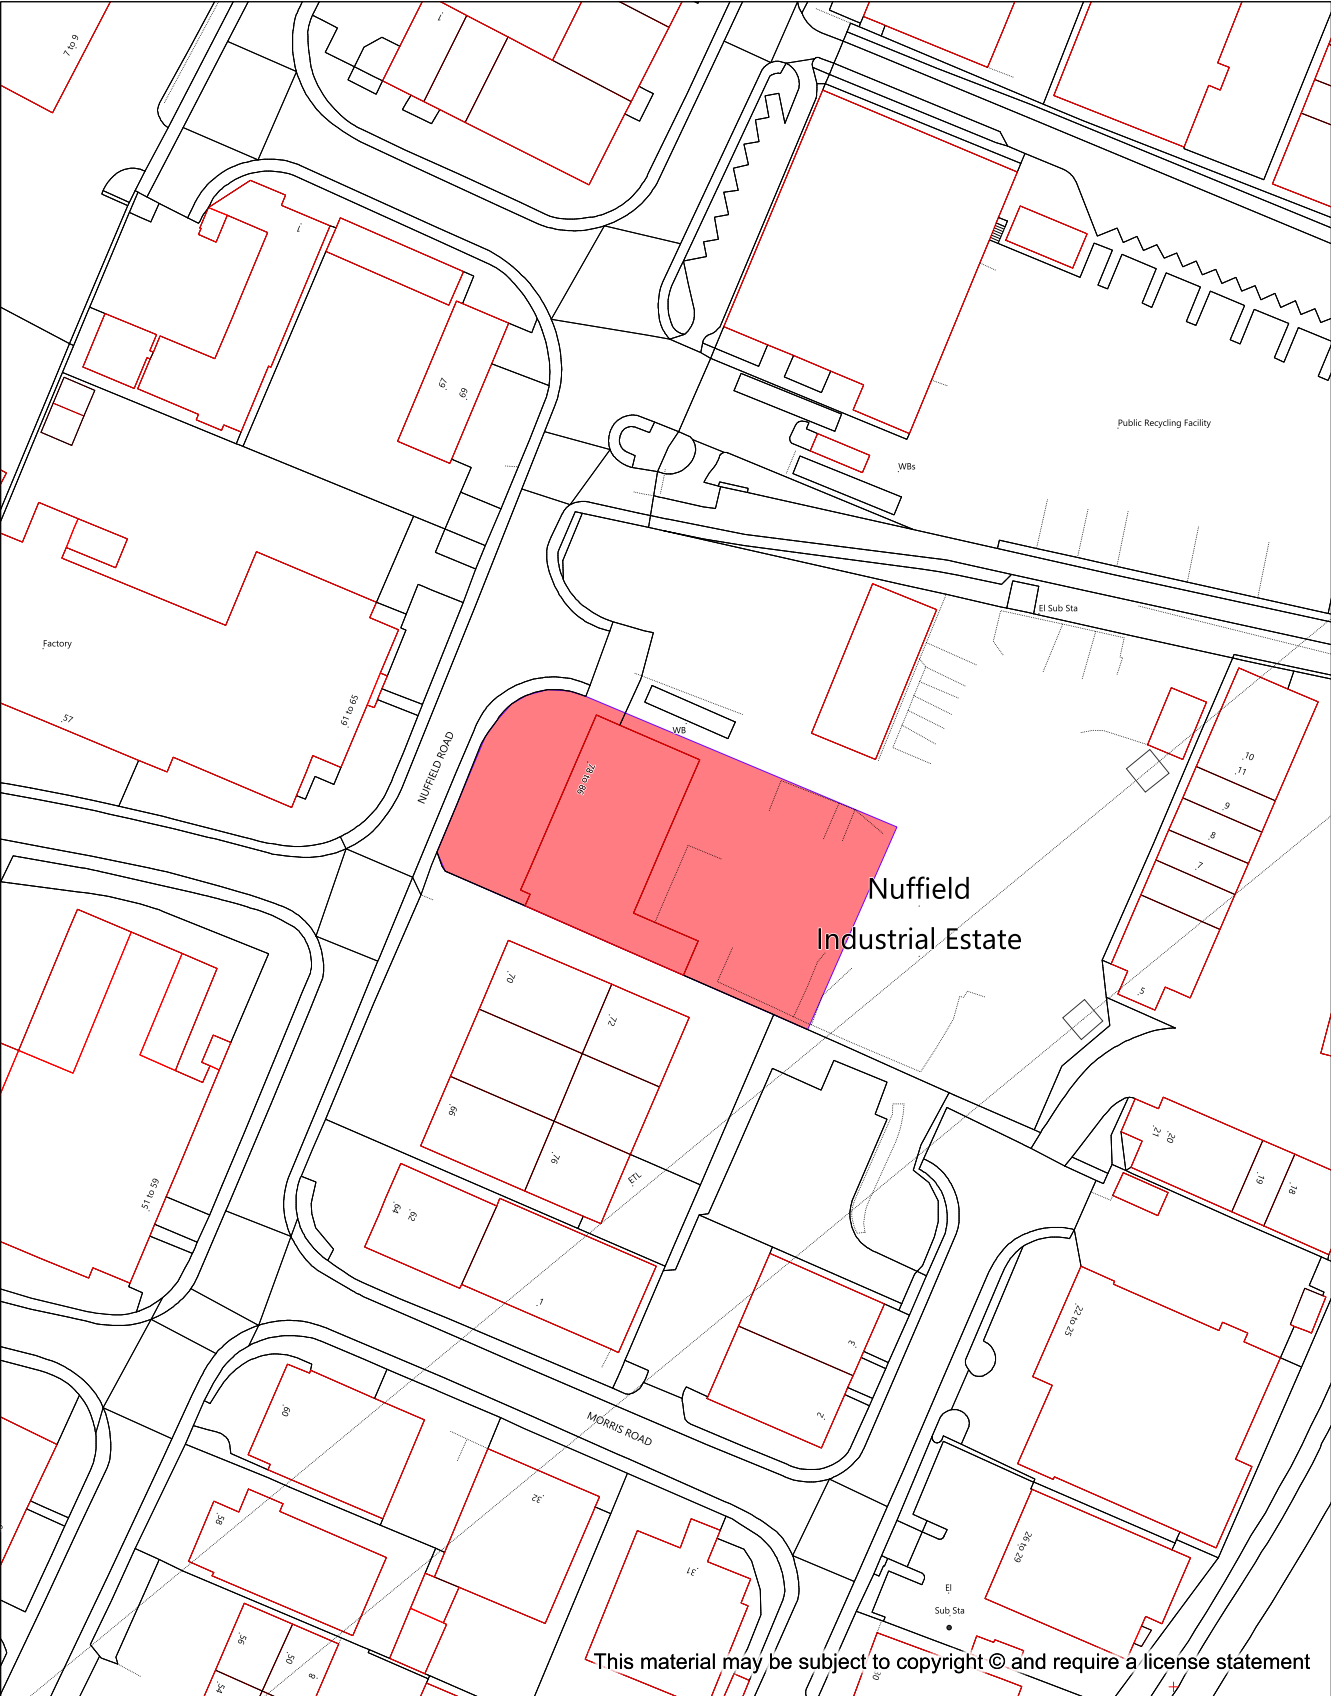

88-92 Nuffield Road

Sterling Court
 Norton Road
 Stevenage
 Herts SG1 2JY
 United Kingdom
 Tel : +44 (0)1438 747996
 Fax : +44 (0)1438 747997
 E-mail: info@cadcorp.com

Operator:	Name
Department:	Department
Drawing No:	1234-A
Date: 27/02/2024	Scale: 1:1250