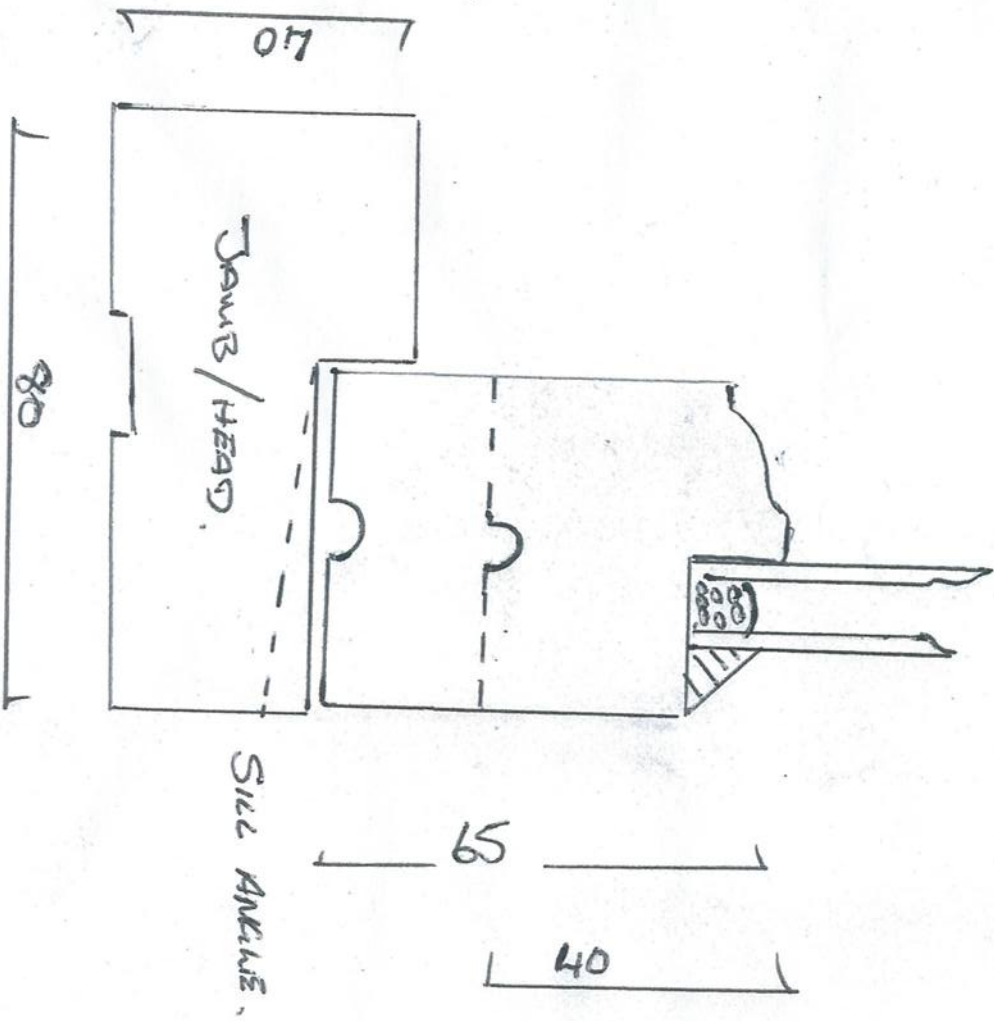

WINDOW DRAWINGS  
EYRIE COTTAGE

MATERIALS:

- HARD WOOD WITH TRADITIONAL PAINT FINISH
  - HERITAGE SUM-LINE GLAZING UNIT
  - TRADITIONAL LEAD CATCH & STAYS
- (Total 12 mm  
4 mm glass  
4 mm air gap)

GLAZING BAR

20