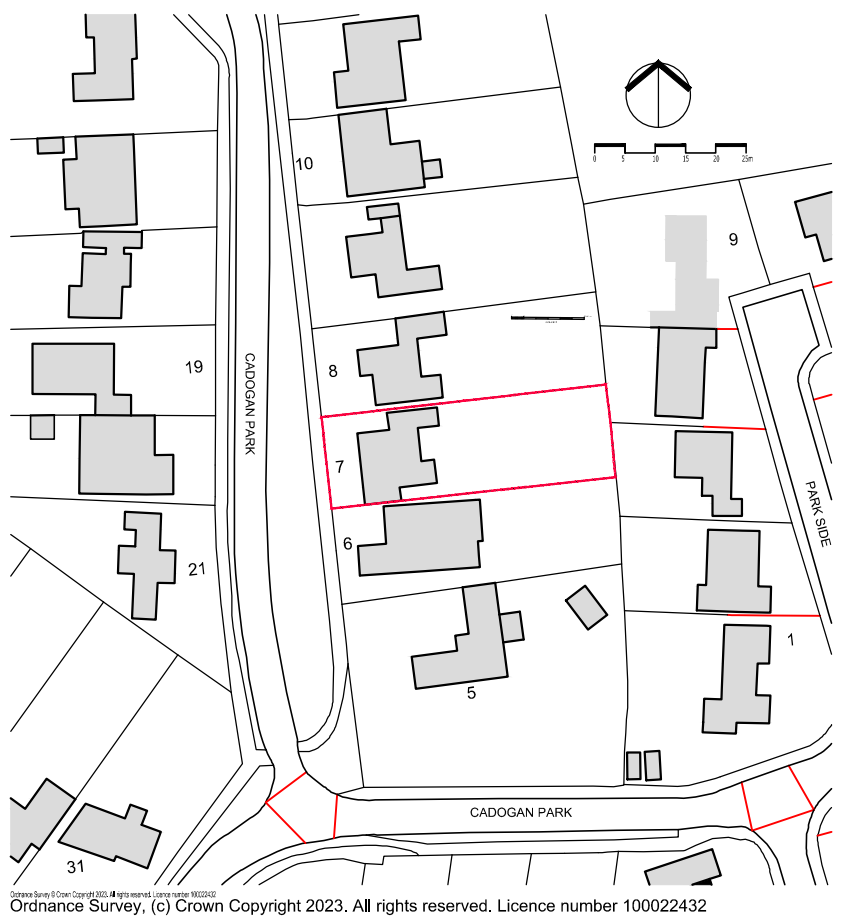

LOCATION PLAN
Scale 1:1250

BLOCK PLAN
Scale 1: 500

STUDIO 29
NERUDA, VIOLET WAY, RICKMANSWORTH, HERTS. WD3 4JP

Project
7, Cadogan Park, Woodstock

Client

Drawing Title
Location Plan & Block Plan

Date 08.03.2023 Scale 1:1250 & 1:500 @ A3
Drawn by