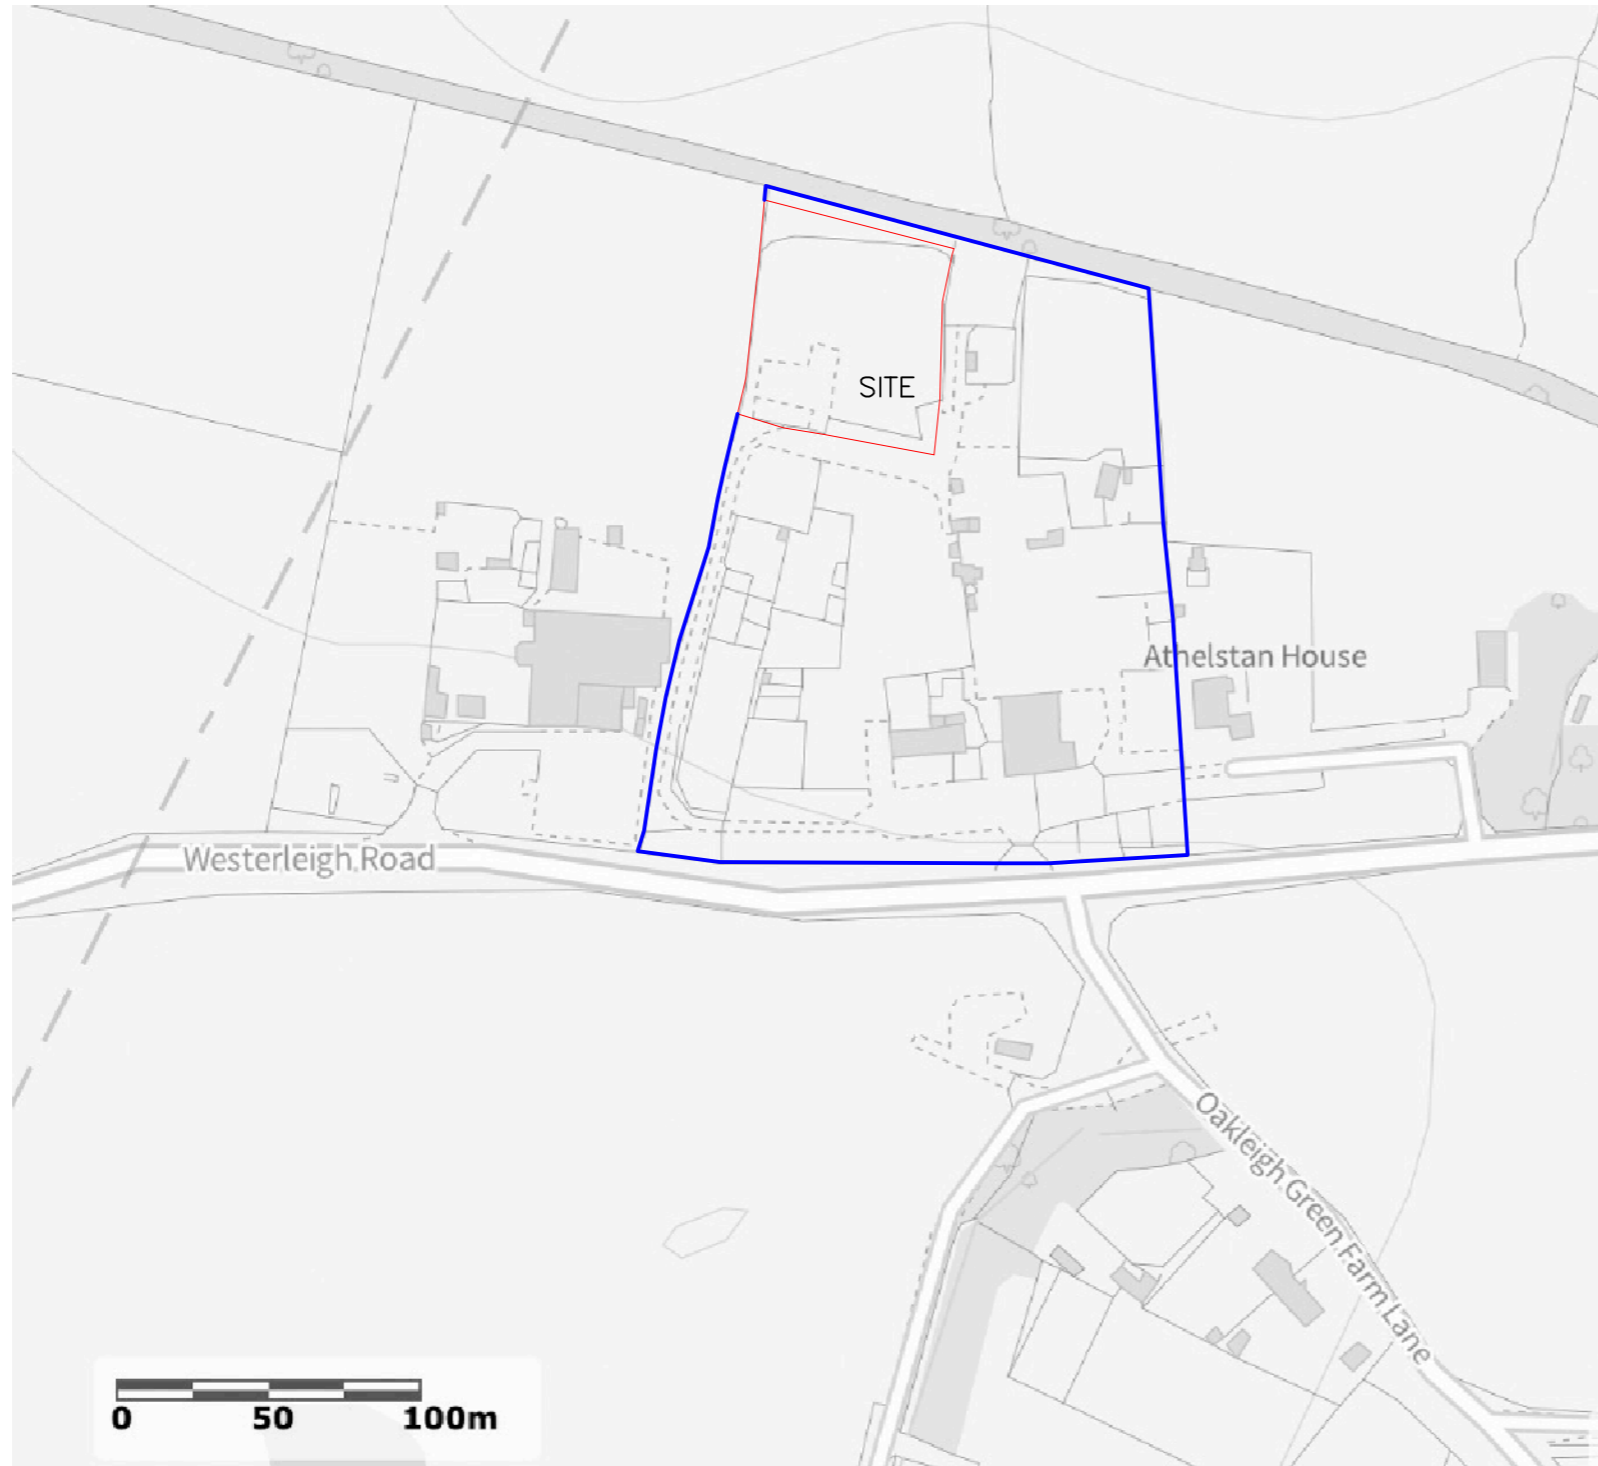

© COPYRIGHT  
All dimensions in millimetres  
Use figured dimensions only  
Check all dimensions on site

Drawing: SITE LOCATION PLAN			
Client:	Mr BABER		
Project:	OAKLEY GREEN NURSERY WESTERLEIGH ROAD WESTERLEIGH		
Scale:	1:2500	Drawn by:	DH
Set up size:	A3	Checked by:	
File name:	6389-01.dwg	Date:	Feb 2024
Drawing Number:	6389/01	Revision:	
<b>HARDWICK</b>			
SURVEYS & DESIGNS			
E-Mail: david@dhardwick.co.uk		Tel: 07780676341	