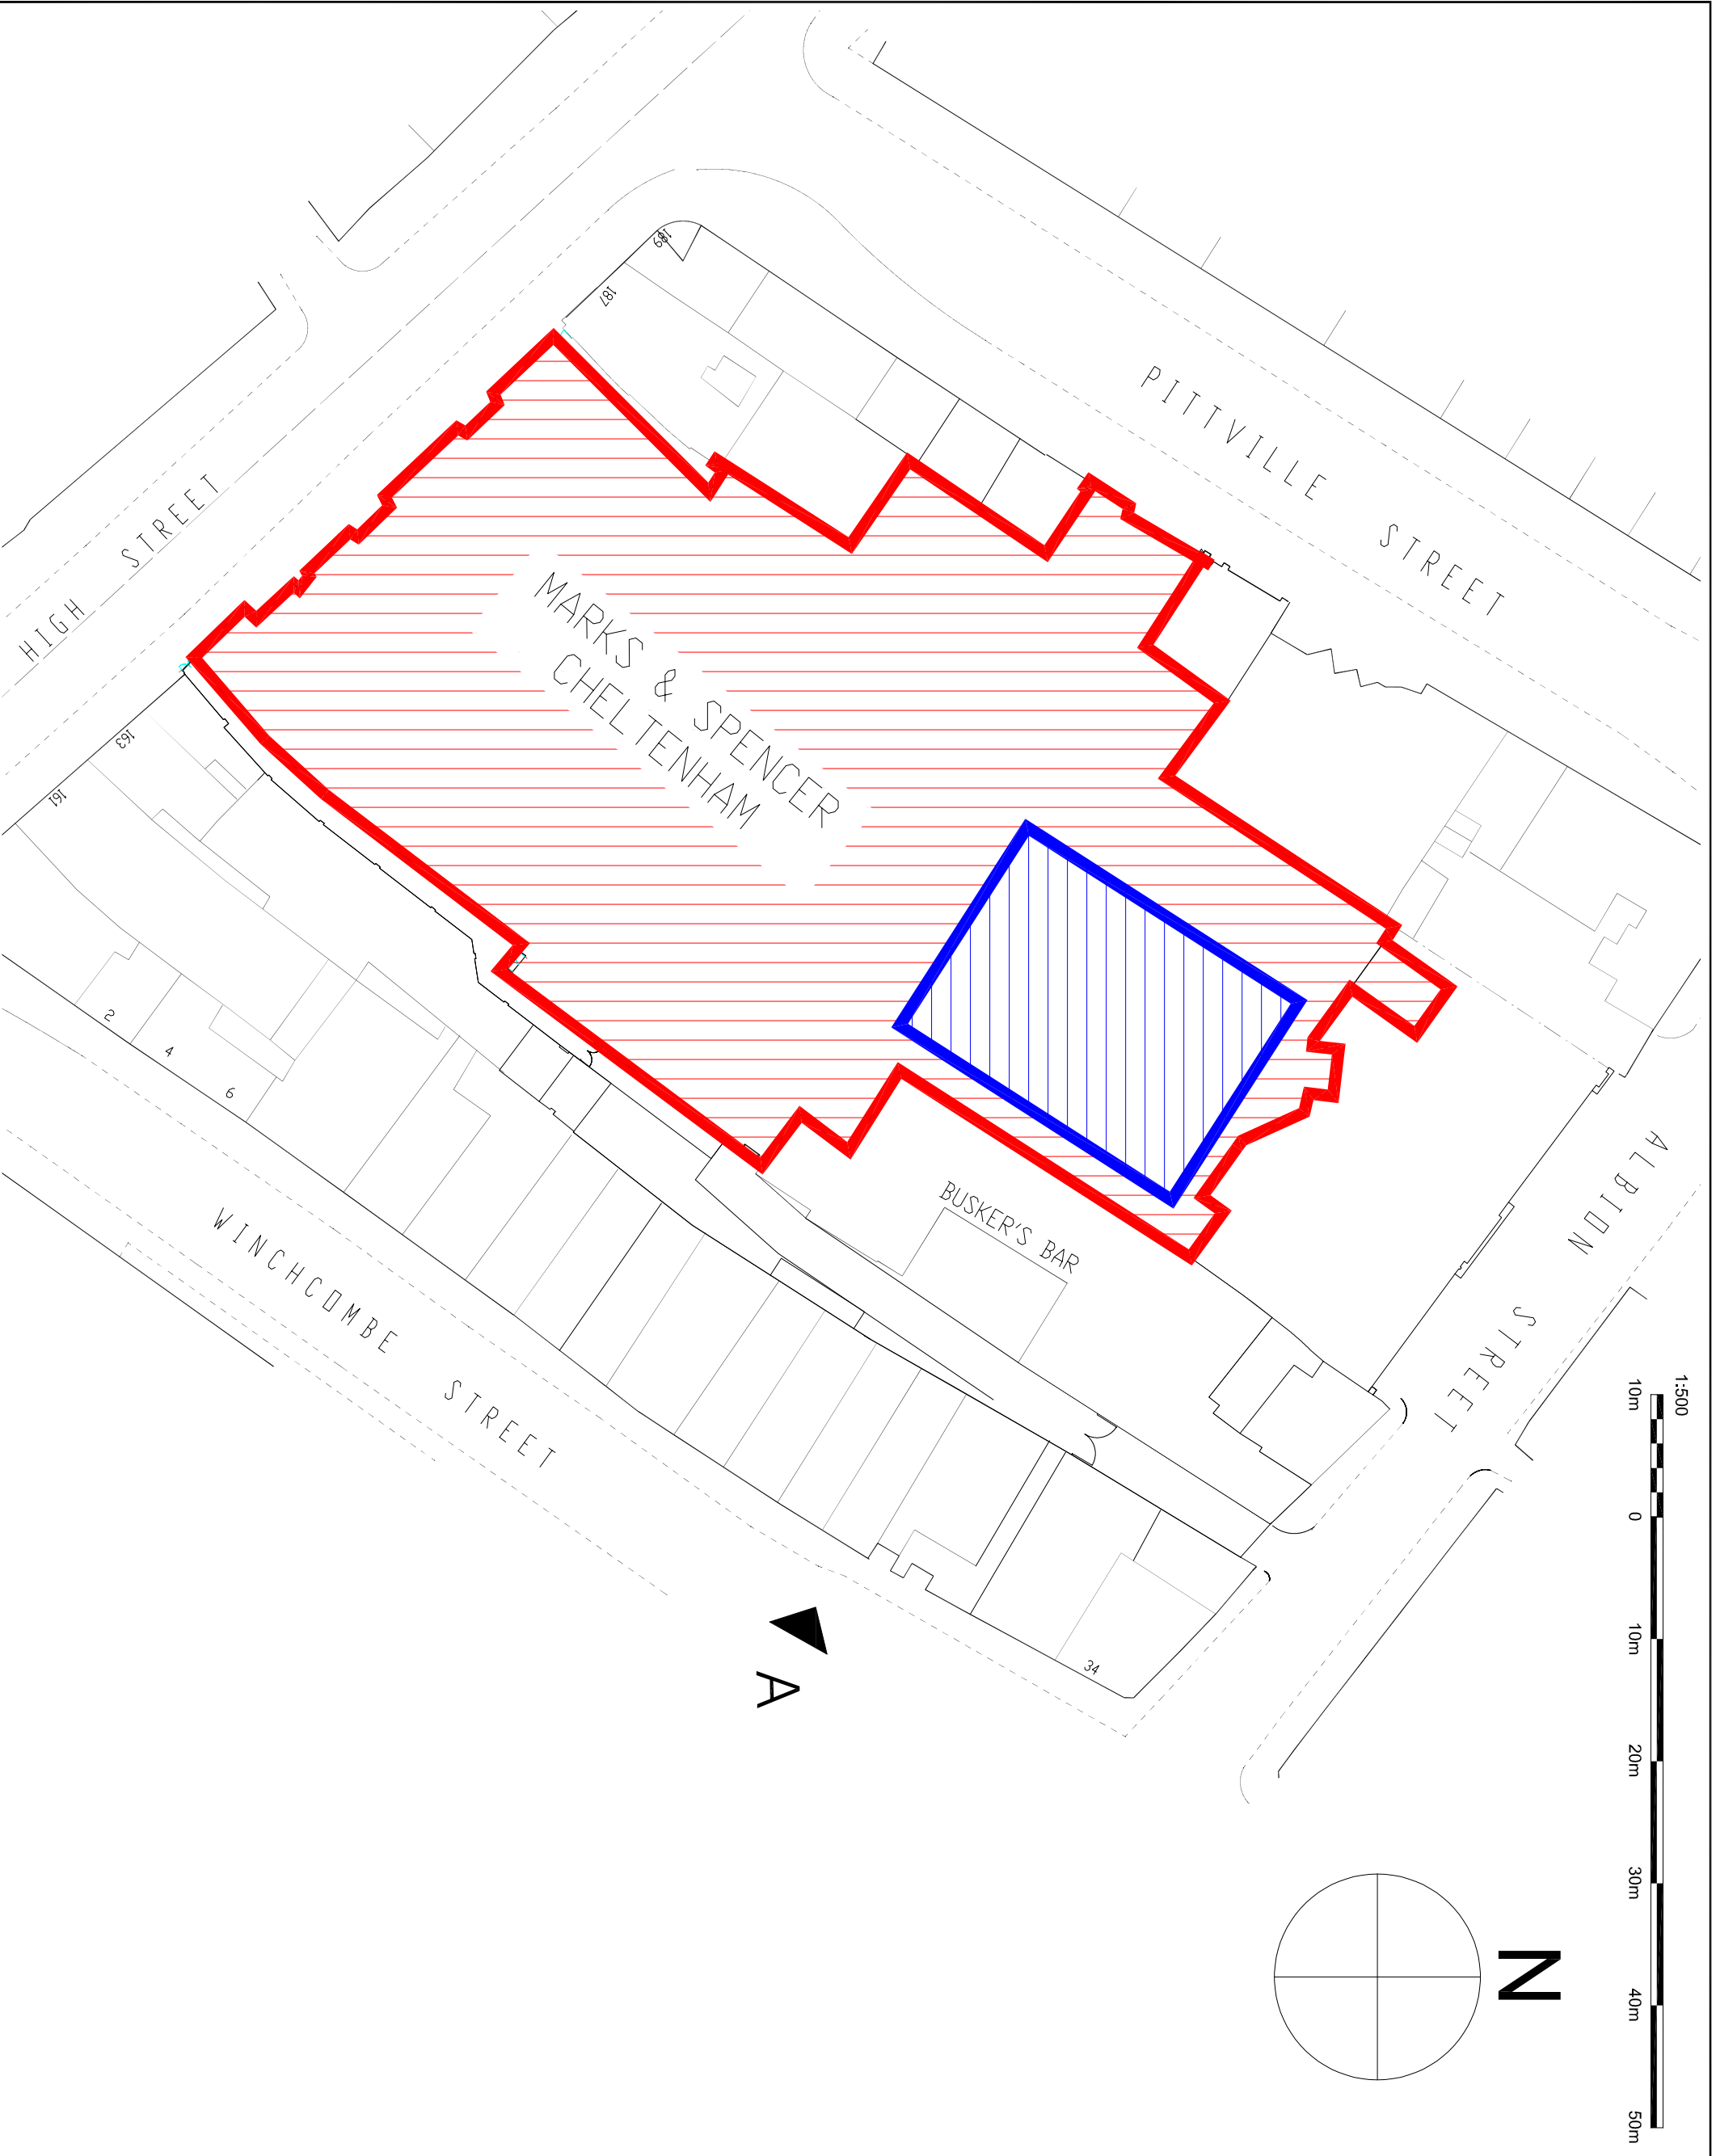

ALL DRAWINGS MUST BE CHECKED REGARDING DIMENSIONS & LAYOUTS FOR THE PROPOSED WORK PRIOR TO COMMENCEMENT OF WORK ON SITE
THIS DRAWING IS THE PROPERTY OF CBES LTD
© COPYRIGHT THIS DRAWING IS BASED ON:
***

KEY LEGEND:

M&S
EST. 1884

REV	DESCRIPTION	DATE
A	FIRST ISSUE	27-2-24

Drawn By: DAREN WHITE

CBES Ltd
UNIT 32 LAVENHAM ROAD
BEECHES INDUSTRIAL ESTATE
YATE, BRISTOL
BS37 5QX
TELEPHONE: 01454 333 050
FAX: 01454 333 099

SITE:
M&S CHELTENHAM

TITLE:
PROPOSED
BLOCK
PLAN

SCALE:
1:500

DATE:
27-2-24

DRG. SIZE:
A3

PROJECT NO.:
MSS63562

DRAWING NUMBER:
MSS63562-654

REV:
A