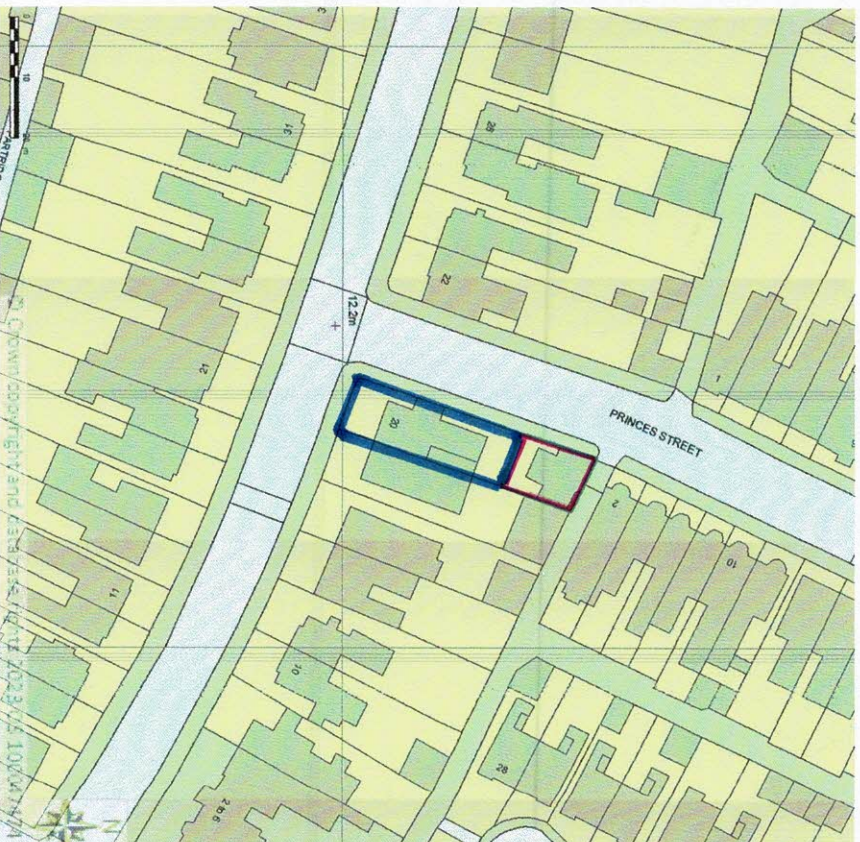

SITE LOCATION PLAN

AREA 2 HA

SCALE 1:1250 on A4

CENTRE COORDINATES: 319564, 177414

Supplied by Streetwise Maps Ltd
www.streetwise.net
Licence No: 100047474
28/02/2024 18:25