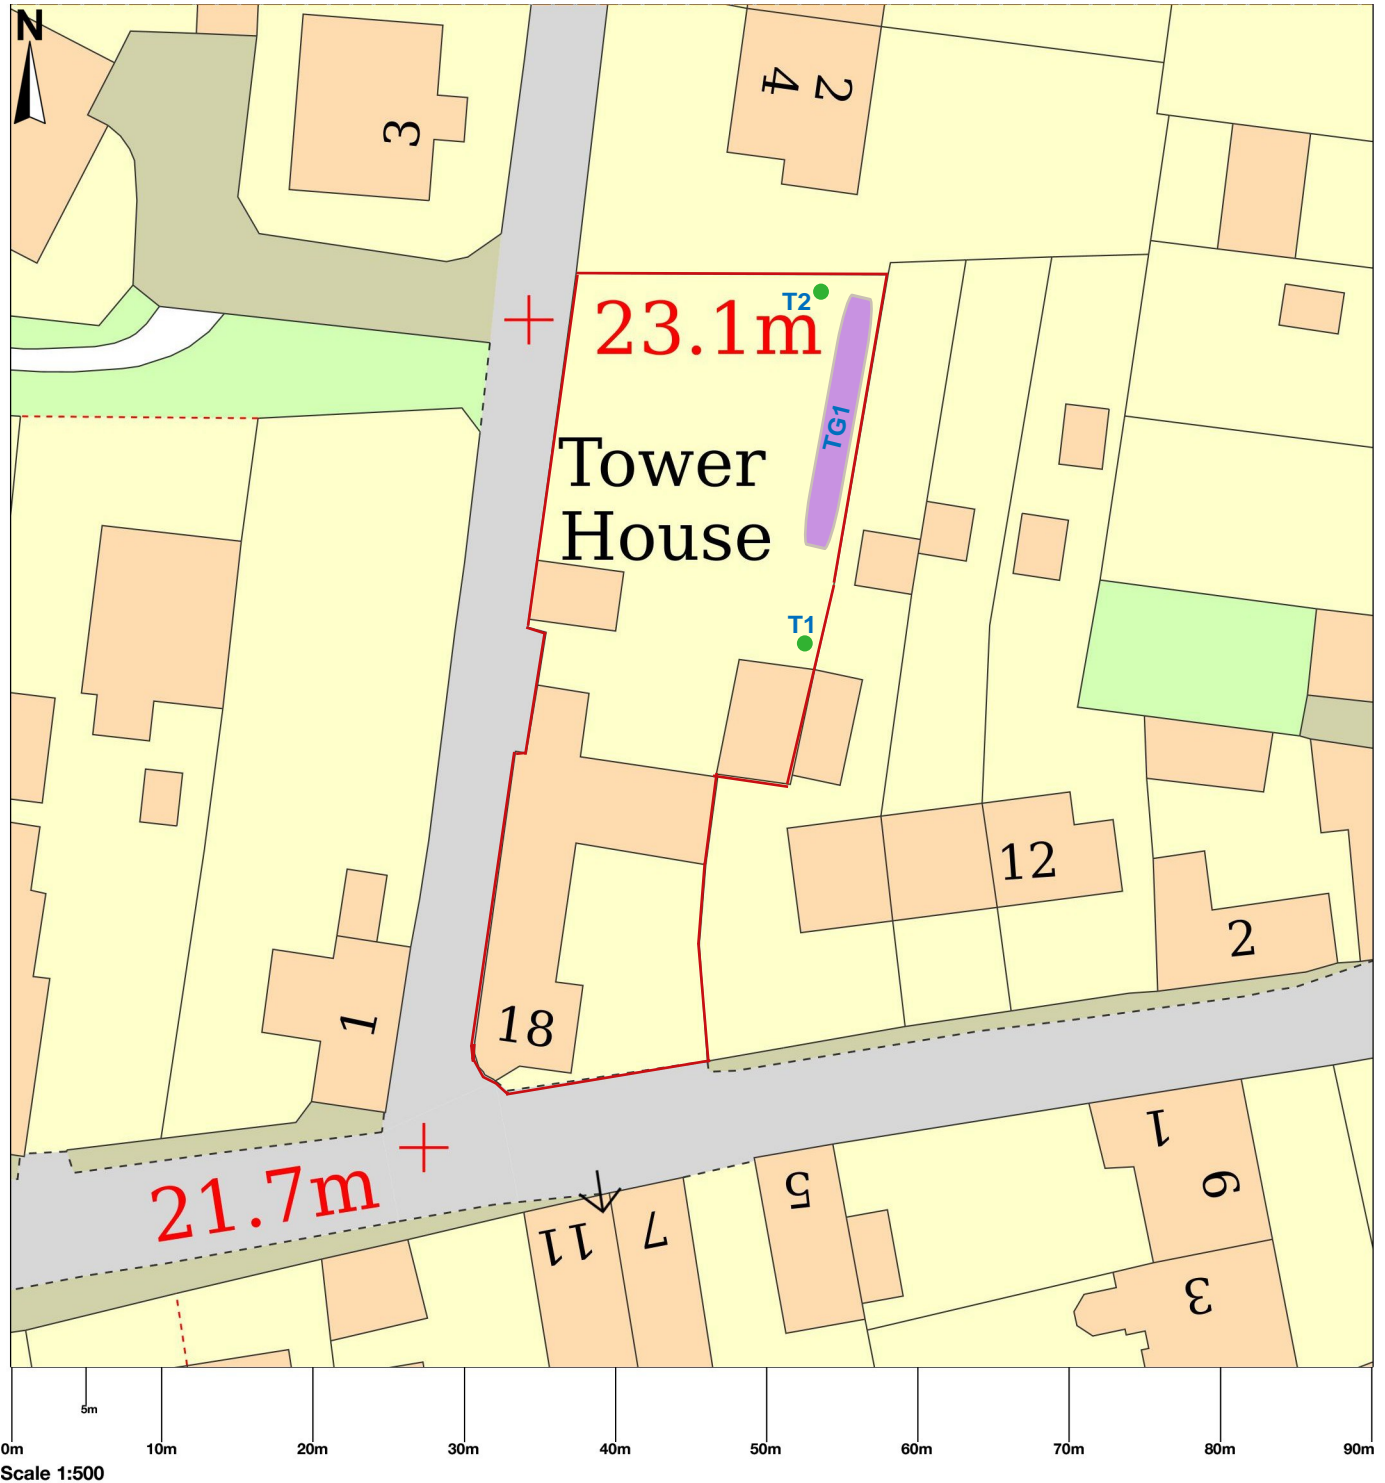

Tower House, Cullen Street, Portsoy, Banff, AB45 2PJ

© Crown copyright and database rights 2024 OS 100054135. Map area bounded by: 358745,866120 358835,866210. Produced on 05 March 2024 from the OS National Geographic Database. Supplied by UKPlanningMaps.com. Unique plan reference: b90e/uk/1068786/1439367

Key:	
●	Tree base location
	Tree group location
T1-2 / TG1	Tree reference number
	Property boundaries