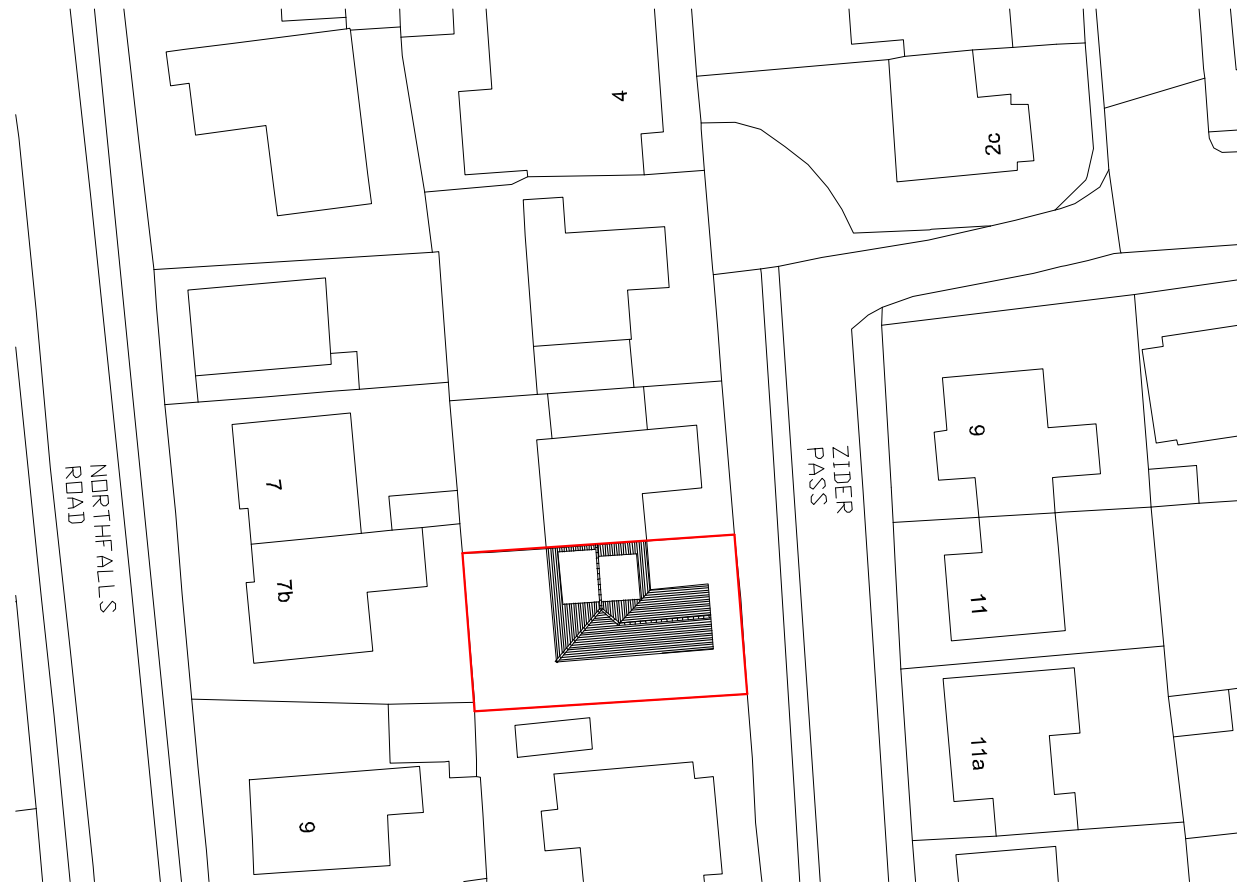

EXISTING LOCATION PLAN

PROPOSED LOCATION PLAN

EXISTING BLOCK PLAN

PROPOSED BLOCK PLAN

REV A) AMENDED TO COUNCILS COMMENTS - 29/02/24

10 ZIDER PASS,
CANVEY ISLAND, SS8 7QJ
- EXISTING & PROPOSED
BLCOK & LOCATION PLANS

Scales 1:1250 & 1:500 @ A3
Date 16/02/24

232/05A