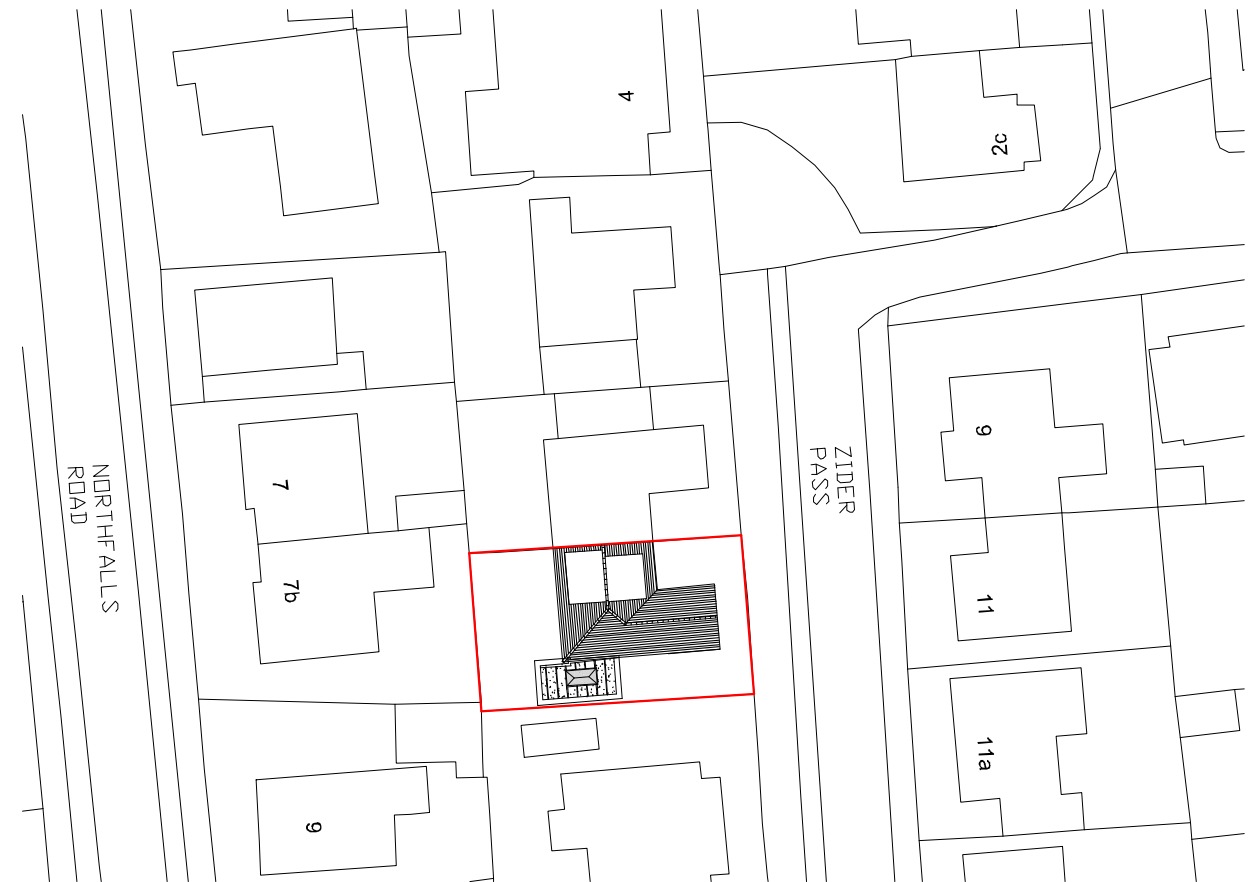

EXISTING LOCATION PLAN

PROPOSED LOCATION PLAN

EXISTING BLOCK PLAN

PROPOSED BLOCK PLAN

REV A) AMENDED TO COUNCILS COMMENTS - 29/02/24

10 ZIDER PASS,
CANVEY ISLAND, SS8 7QJ
- EXISTING & PROPOSED
BLCOK & LOCATION PLANS

Scales 1:1250 & 1:500 @ A3
Date 16/02/24

232/05A