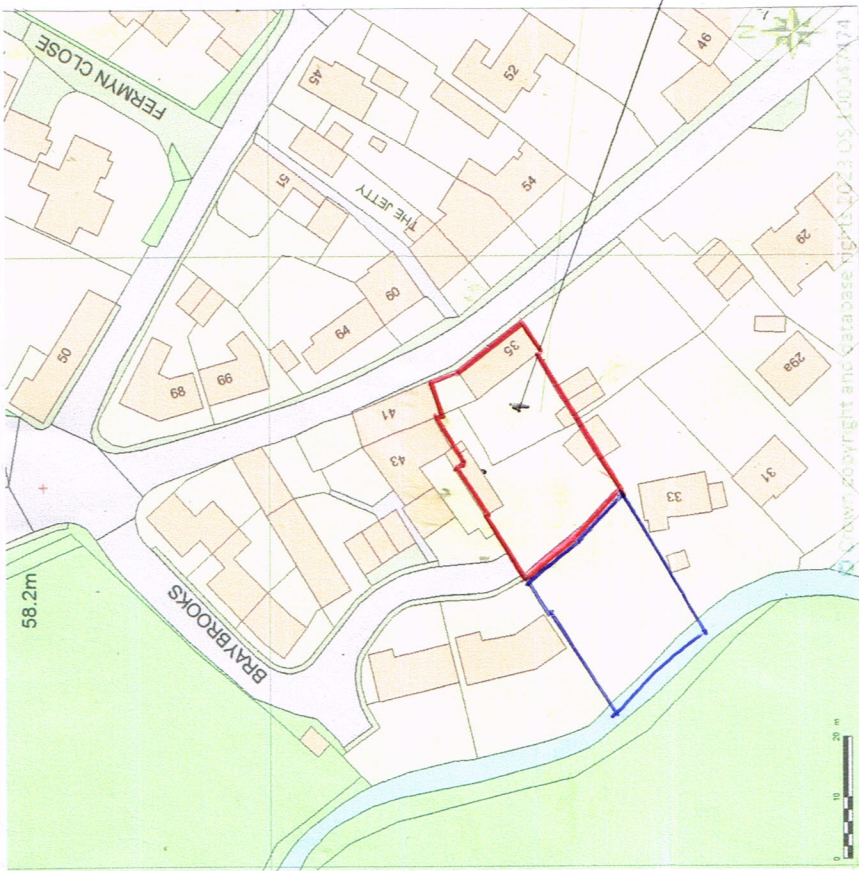

SITE LOCATION PLAN

AREA 2 HA

SCALE: 1:1250 on A4

CENTRE COORDINATES: 494470 , 285573

Supplied by Streetwise Maps Ltd
www.streetwise.net
 Licence No: 100047474

location plan 1:1250
 (red line plan)

site of application
 35 High Street
 Brigstock
 Northants
 NN14 3HA

Brigstock

block plan 1:500