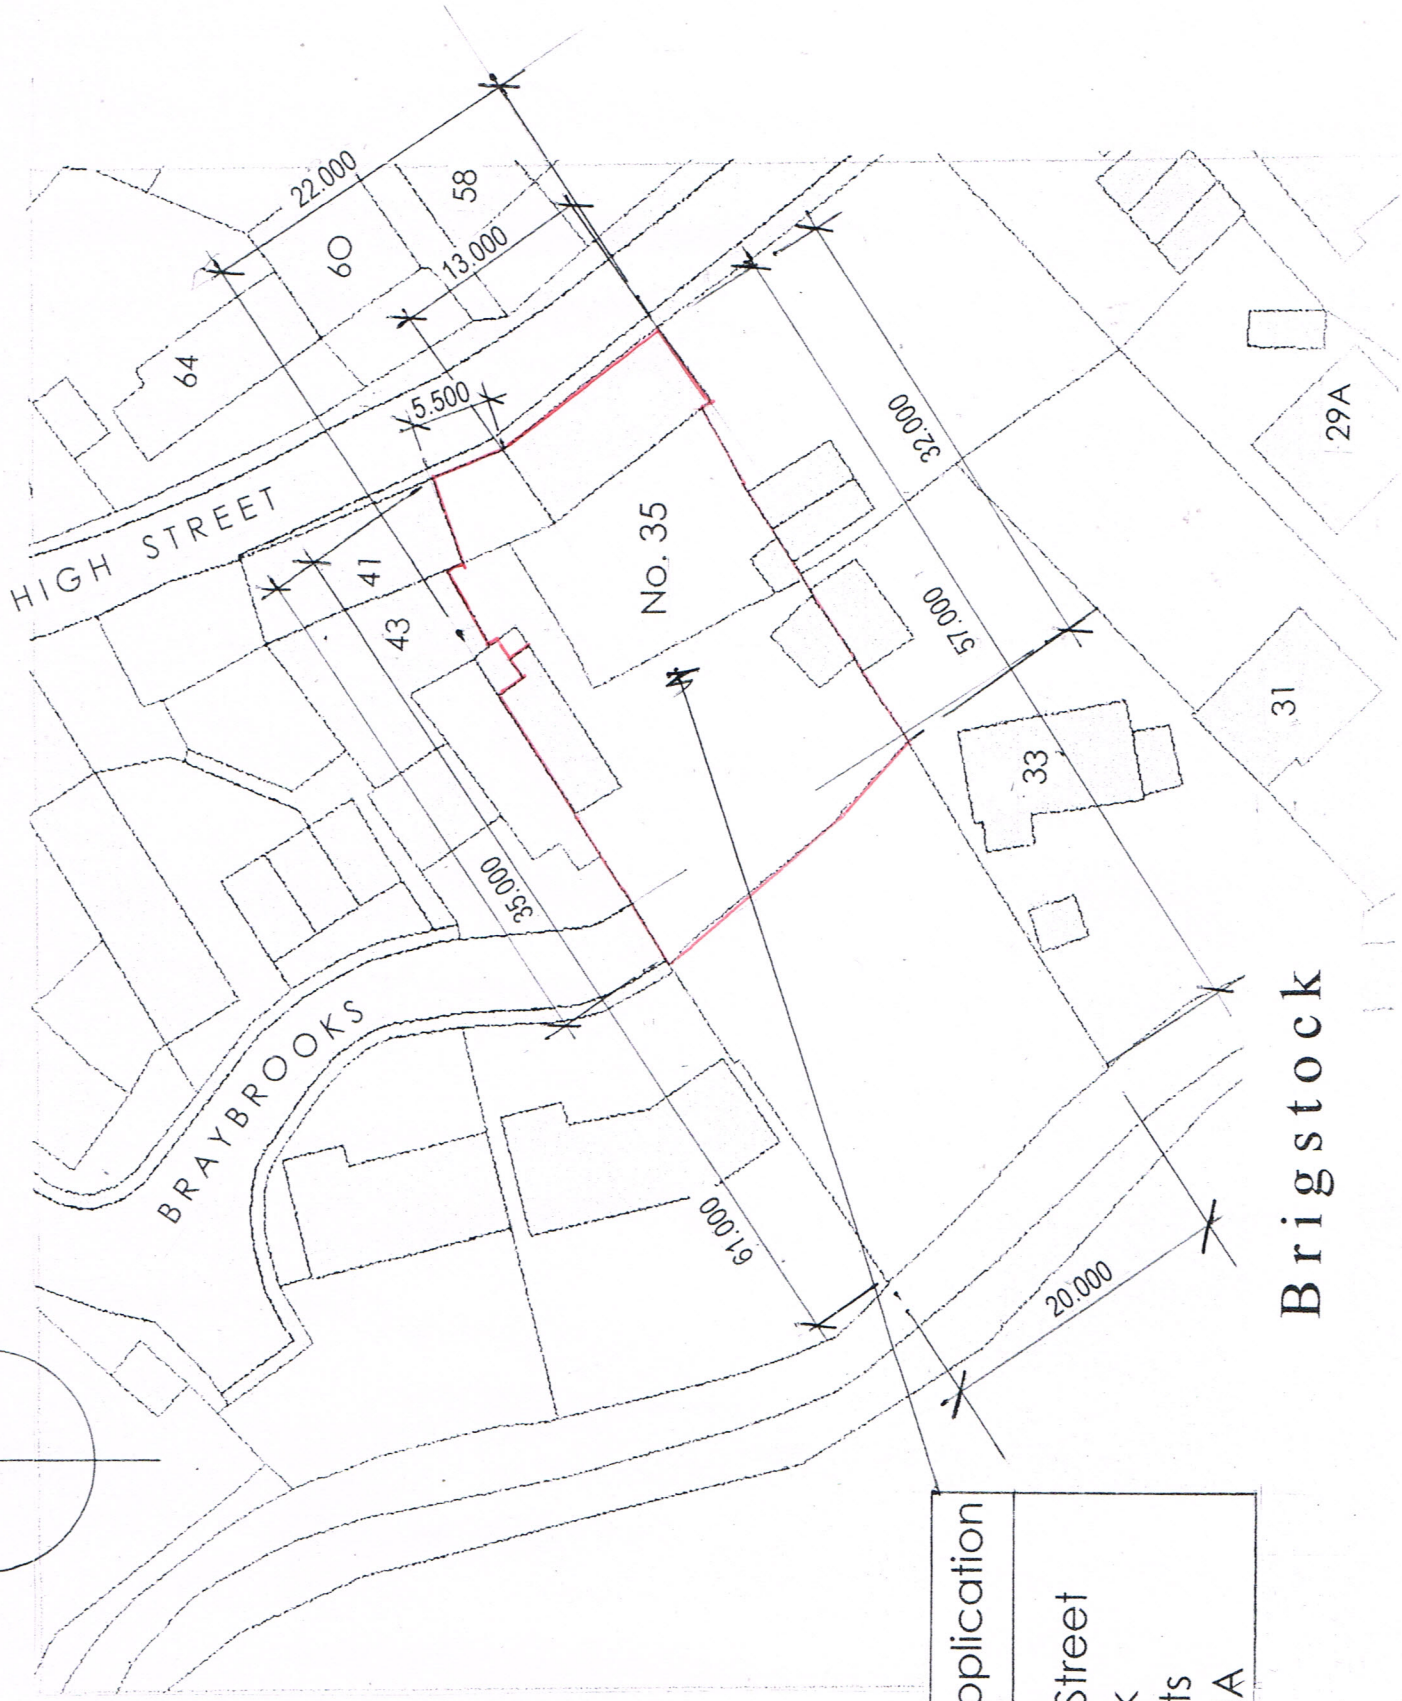

SITE LOCATION PLAN

AREA 2 HA

SCALE: 1:1250 on A4

CENTRE COORDINATES: 494470 , 285573

Supplied by Streetwise Maps Ltd
www.streetwise.net
 Licence No: 100047474

location plan 1:1250
 (red line plan)

site of application
 35 High Street
 Brigstock
 Northants
 NN14 3HA

Brigstock

block plan 1:500