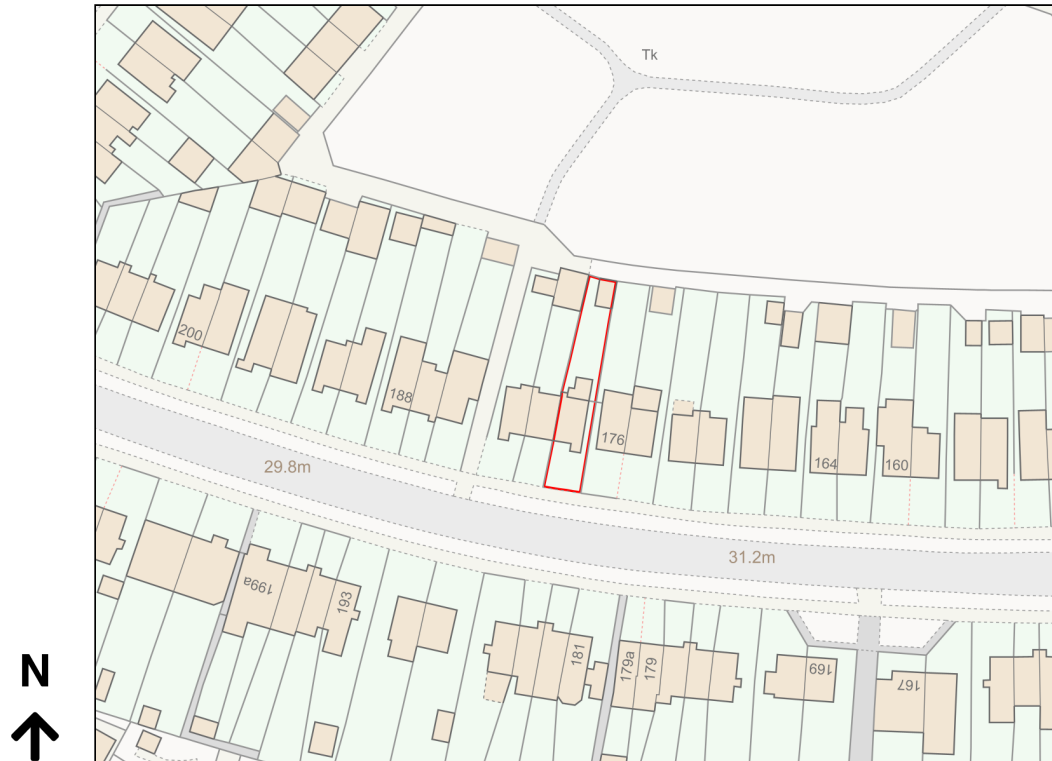

Location Plan

Site Address: 178, Ridge Road, Sutton, SM3 9LZ

Date Produced: 01-Mar-2024

Scale: 1:1250 @A4

Planning Portal Reference: PP-12660601v1