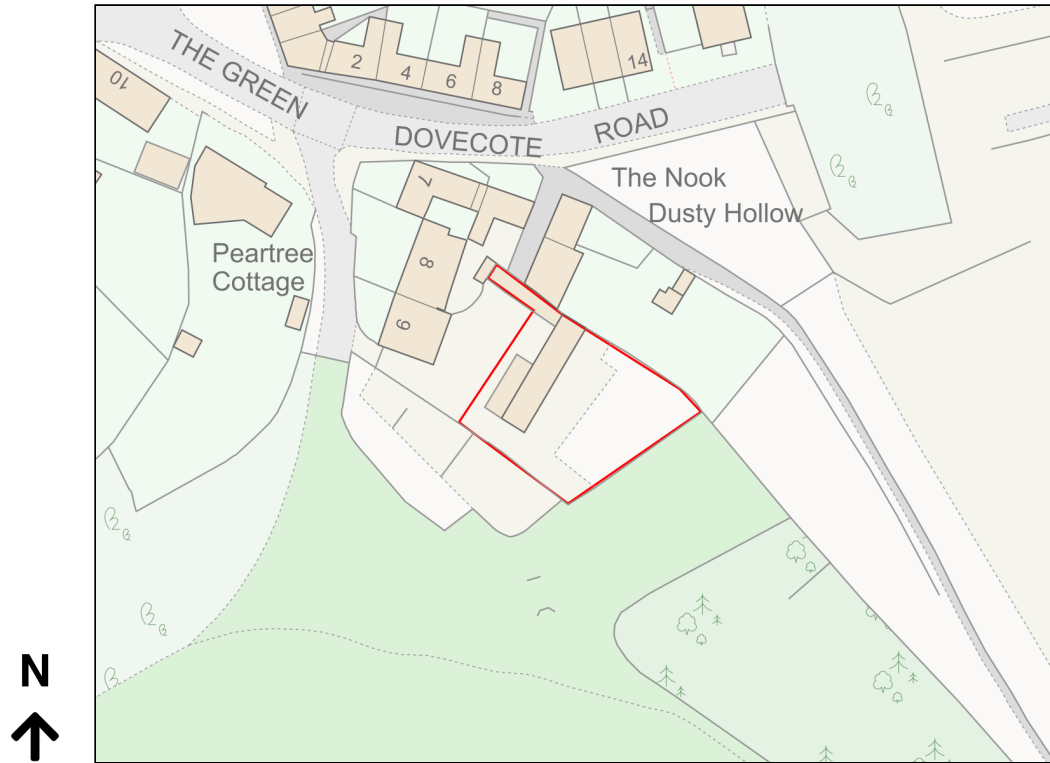

Location Plan

Site Address: 9, The Green, Croft, LE9 3EQ

Date Produced: 05-Jan-2024

Scale: 1:1250 @A4

Planning Portal Reference: PP-12712186v1