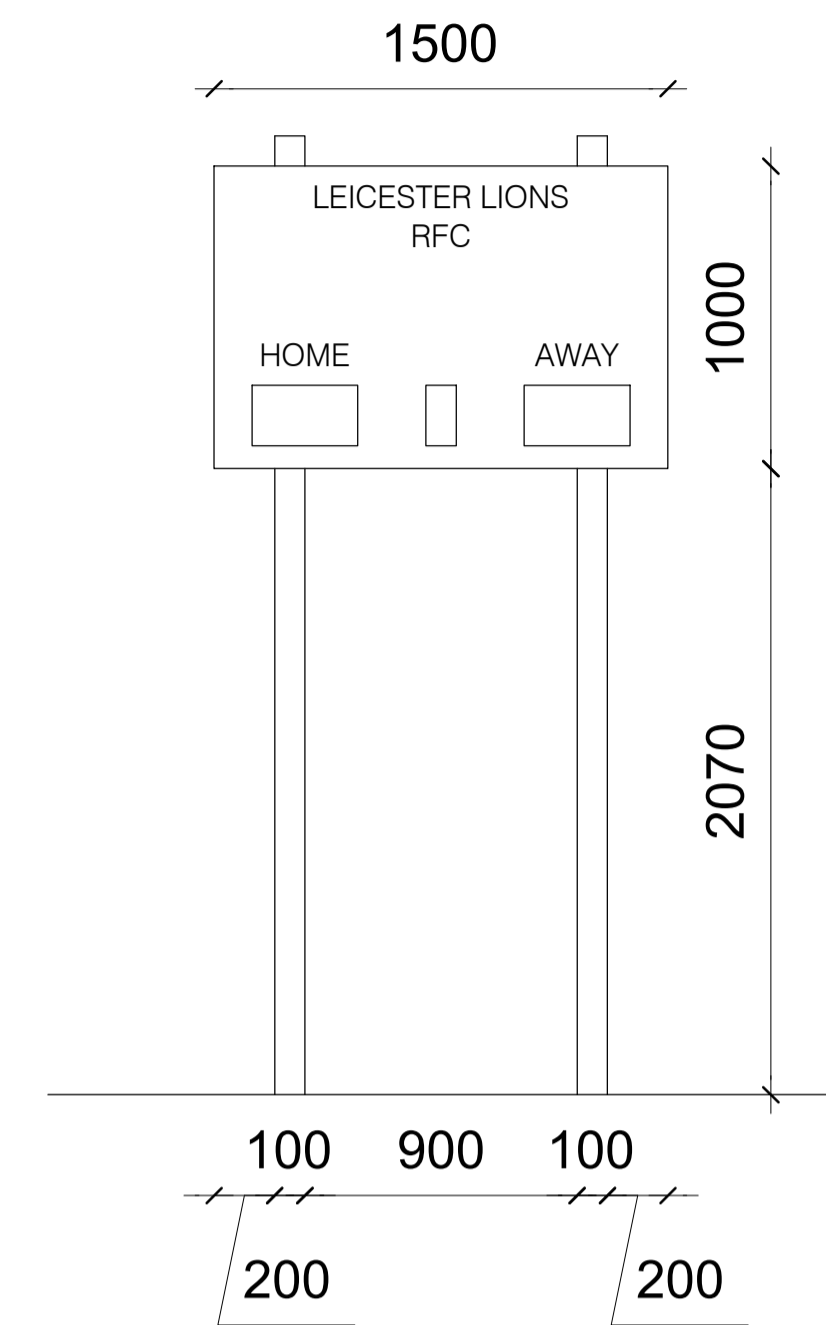

Proposed Block Site Plan  
 Scale 1:500 at A1

Proposed Signage Elevation  
 Scale 1:25 at A1

Signage Image

NORTH

PROJECT: Leicester Lions RFC  
 Proposed Signage Application  
 Lutterworth Road, Blaby

STATUS: Planning

DRAWING TITLE: Proposed Site Block Plan

DATE: 25/01/2024

DRAWN BY: JD

SCALE: AS NOTED AT A1

CHECKED BY: BH

6 Rose Way, Blaby Business Park,  
 Lutterworth Road, Blaby, Leicester, LE8 4BY  
 0116 2781200  
 www.ima-architects.co.uk

DRAWING NO: LIONS-PL11

REVISION: -