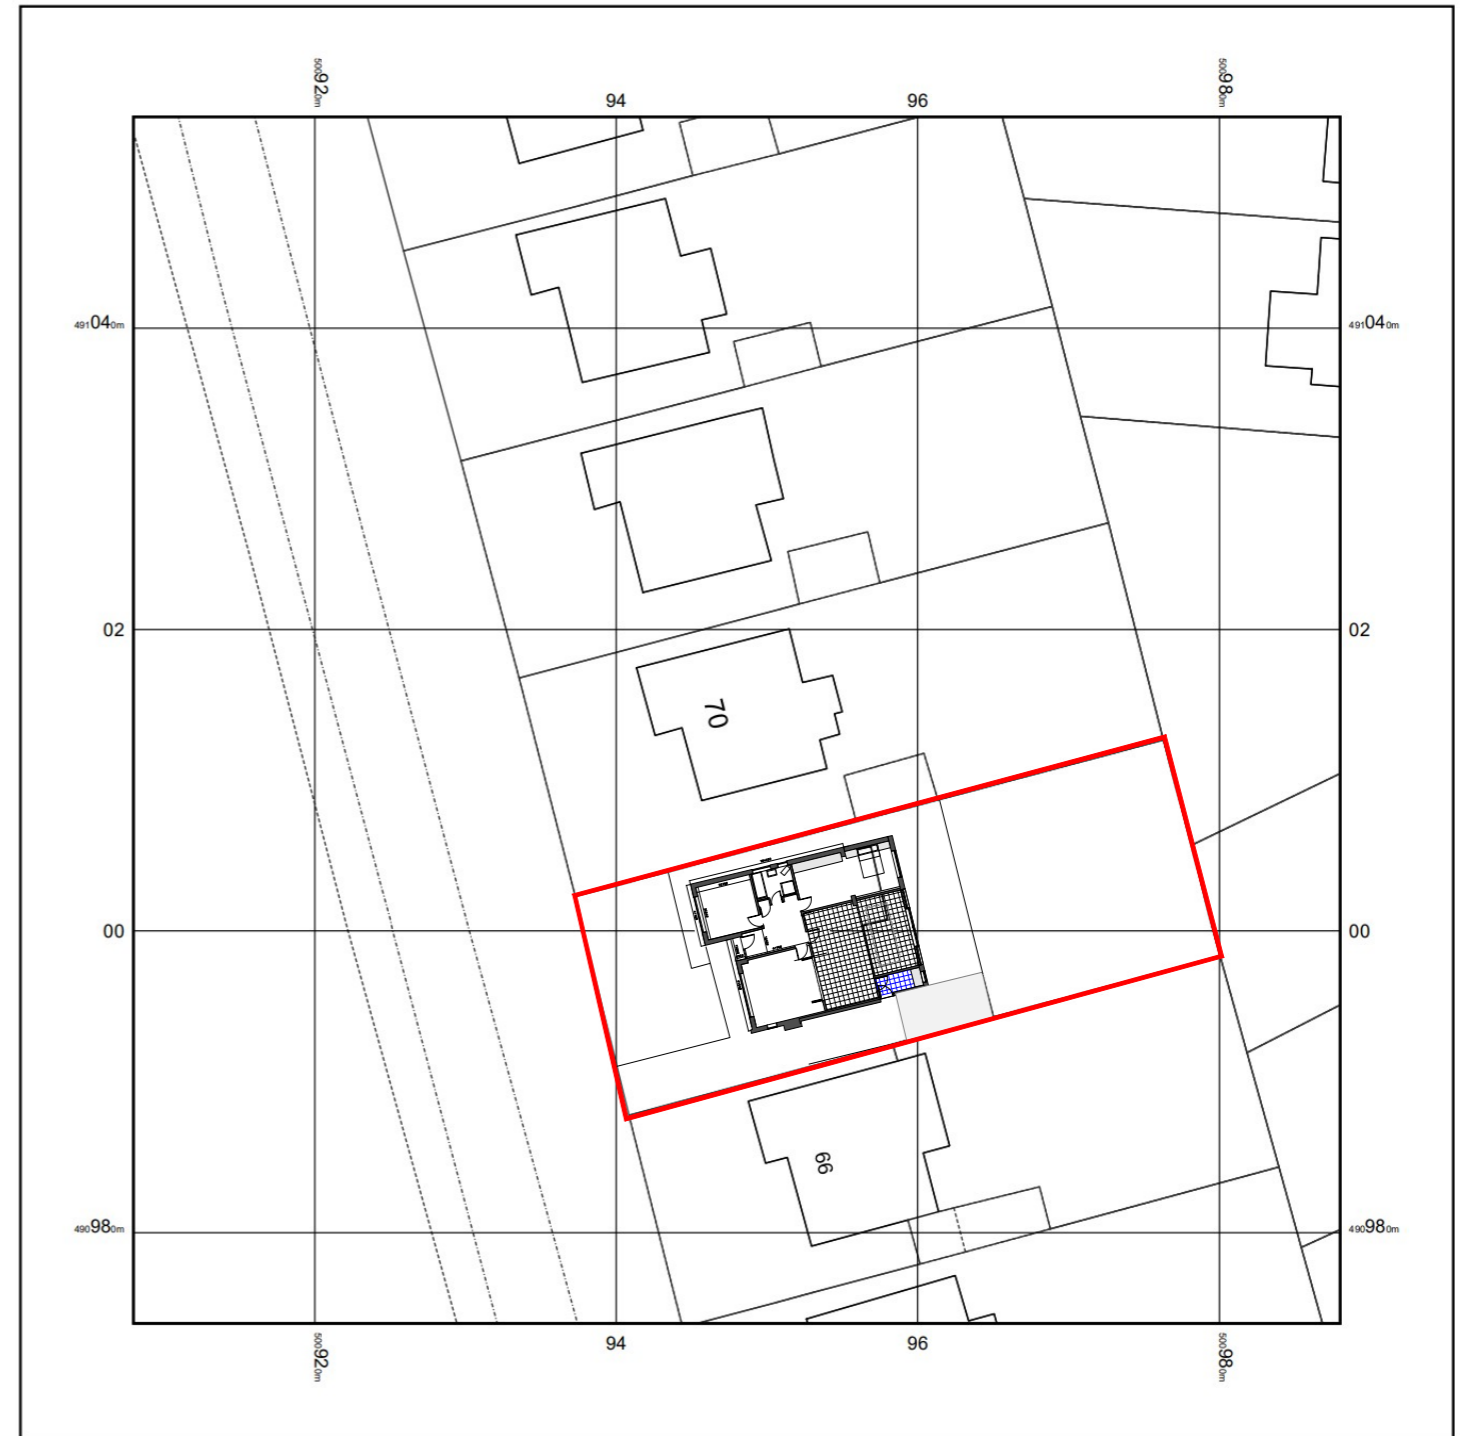

70, NORTH STREET, SCALBY, SCARBOROUGH, YO13 0RU

Supplied by: www.ukmapcentre.com
Serial No: 278685
Centre Coordinates: 500948,491014
Production Date: 23/01/2024 12:16:09

© Crown copyright and database rights 2024 Ordnance Survey 100048957. The representation of road, track or path is no evidence of a boundary or right of way. The representation of features as lines is no evidence of a property boundary.

0m 1cm = 12.5m 62.5m
Scale 1:1250

70, NORTH STREET, SCALBY, SCARBOROUGH, YO13 0RU

Supplied by: www.ukmapcentre.com
Serial No: 278684
Centre Coordinates: 500948,491014
Production Date: 23/01/2024 12:15:55

© Crown copyright and database rights 2024 Ordnance Survey 100048957. The representation of road, track or path is no evidence of a boundary or right of way. The representation of features as lines is no evidence of a property boundary.

0m 1cm = 5m 25m
Scale 1:500

location and block plans

proposed rear extension at 70 north street scalby scarborough drawing no. 18.04-01