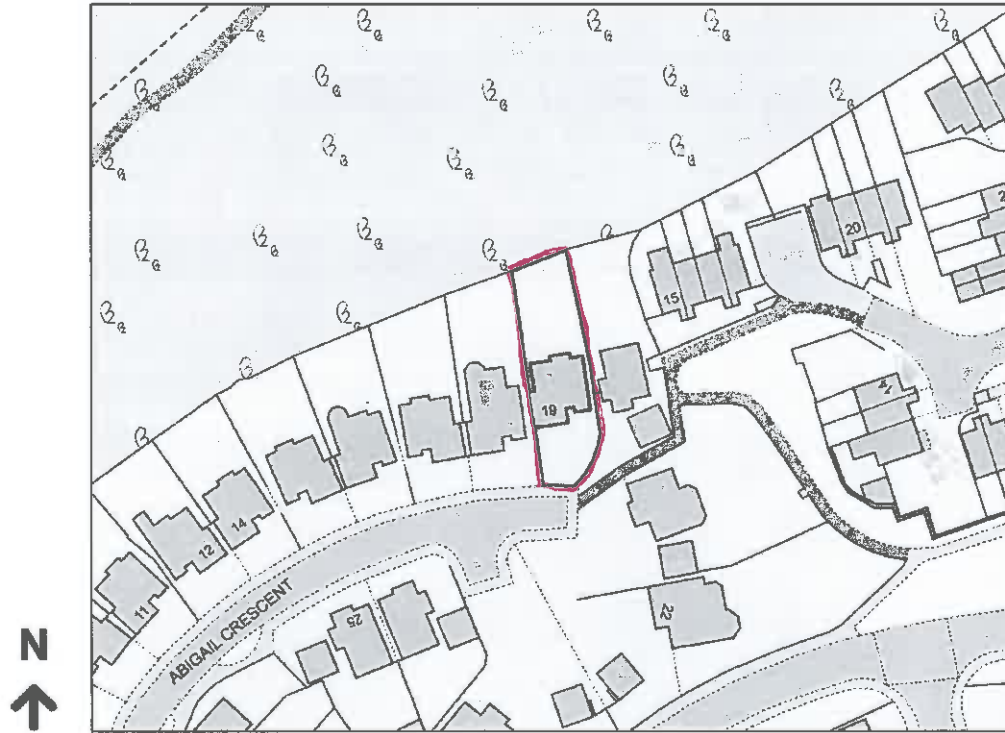

Location Plan

Site Address: 19, Abigail Crescent, Walderslade, ME5 9DZ

Date Produced: 23-Feb-2024

Scale: 1:1250 @A4

Planning Portal Reference: PP-12769166v1