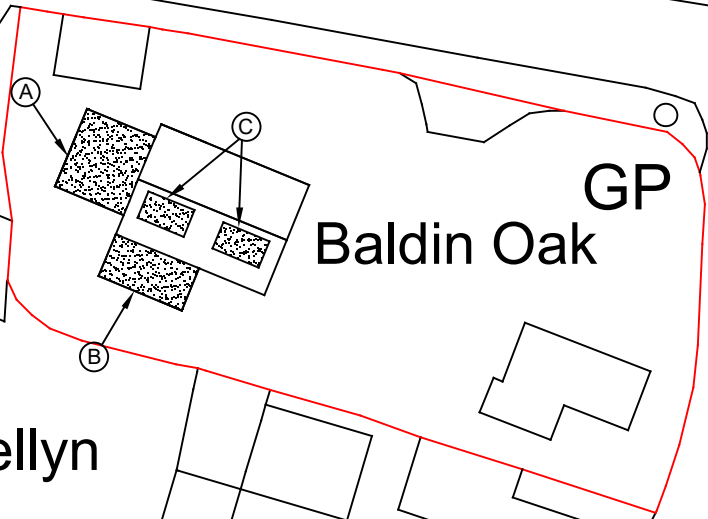

BLOCK PLAN 1:500

© Crown copyright and database rights 2024. OS License 100035409

Little Acorns

Royal Oak

← TO KINNERLEY

TO KNOCKIN HEATH →

GP

Baldin Oak

Ivy Cot

Pp

Cwmellyn

The Poplars

Yew Tree

**KEY**

- (A) SINGLE STOREY SIDE EXTENSION
- (B) SINGLE STOREY REAR EXTENSION
- (C) 2No. DORMERS TO REAR ROOF SLOPE