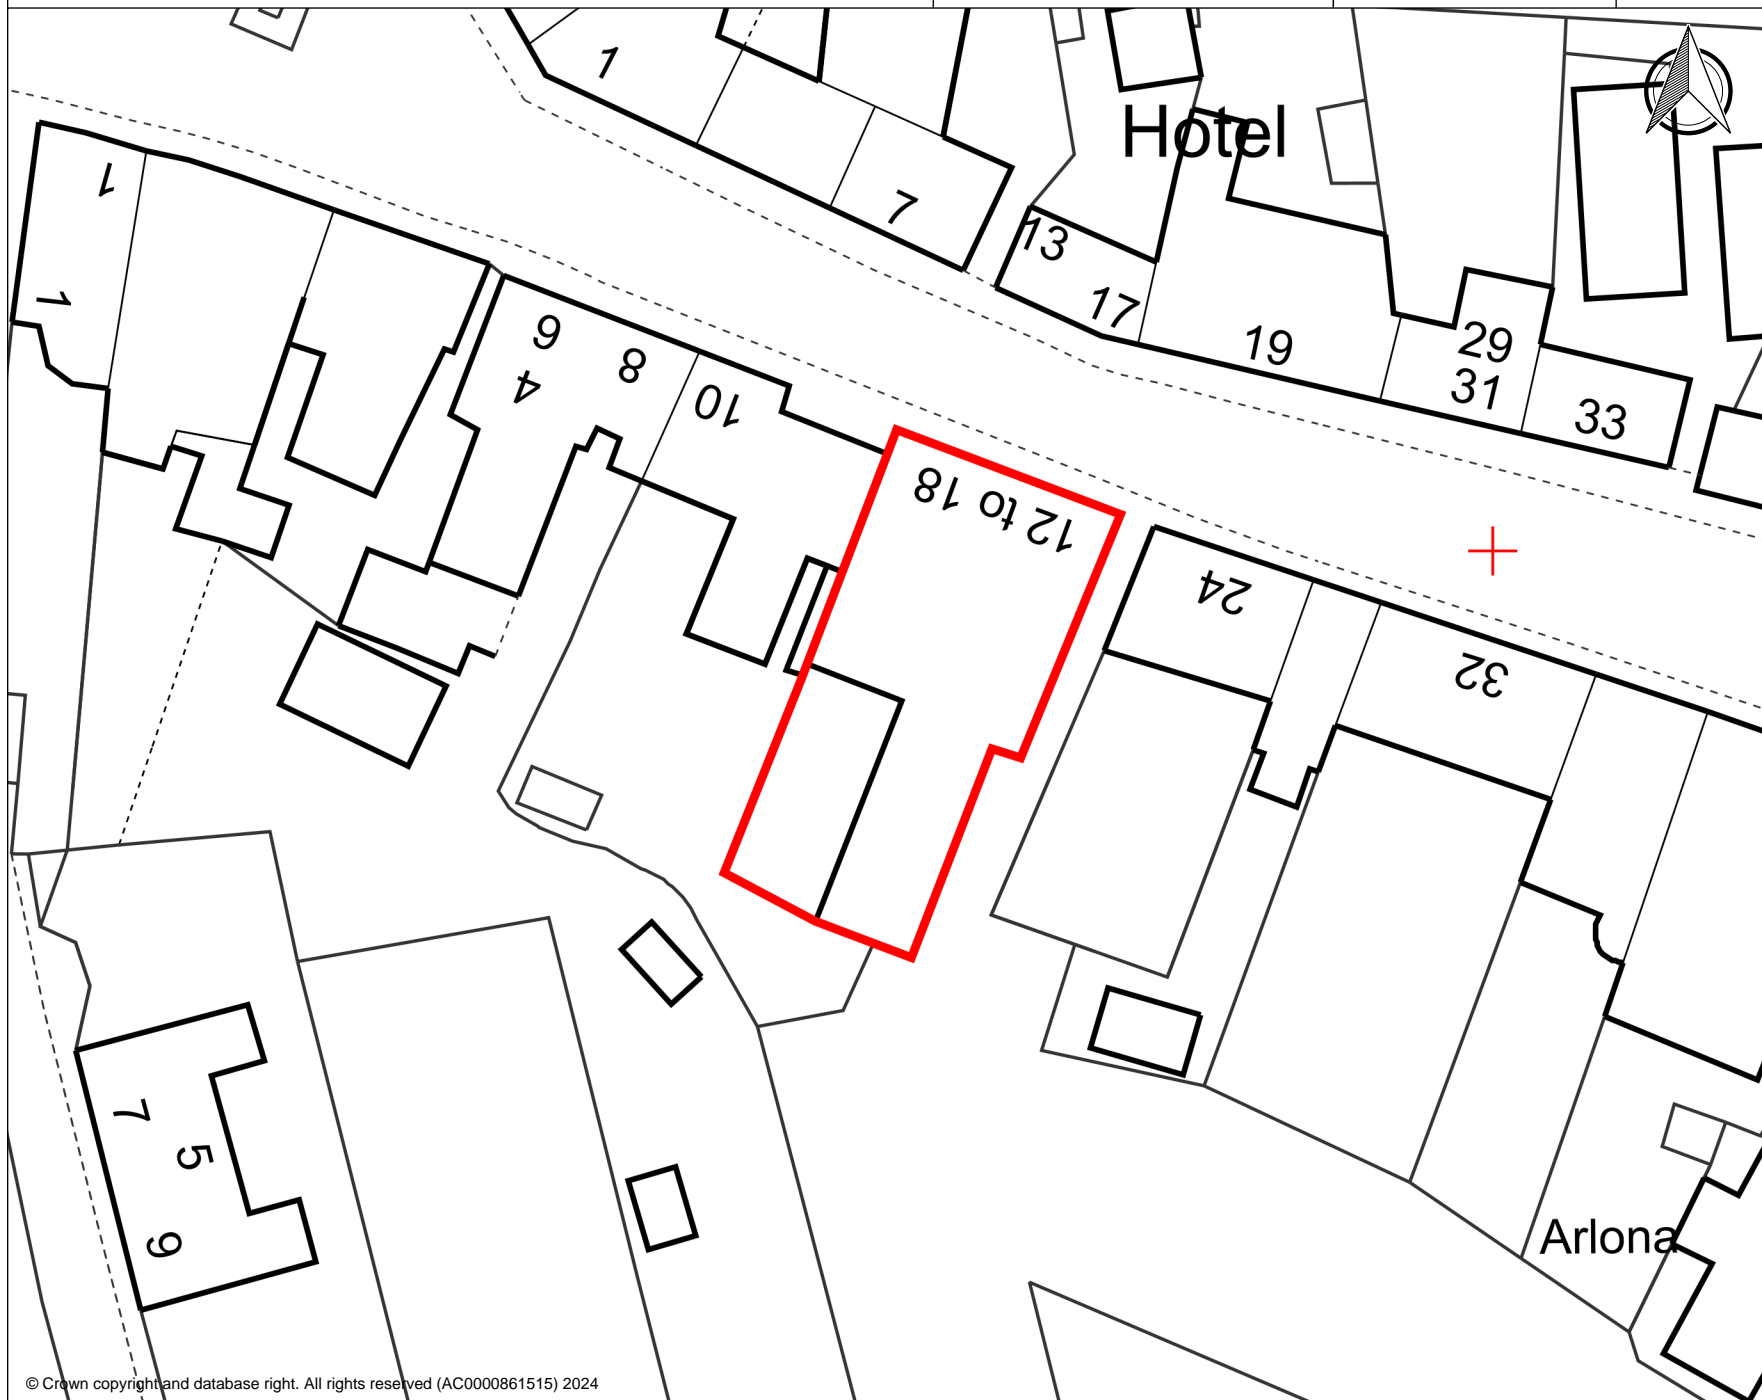

Location Plan

Kilmadock

Drawing Number: HPT-C6-Location (Print at A4)

Author:

Date: 29/02/2024

Application boundary