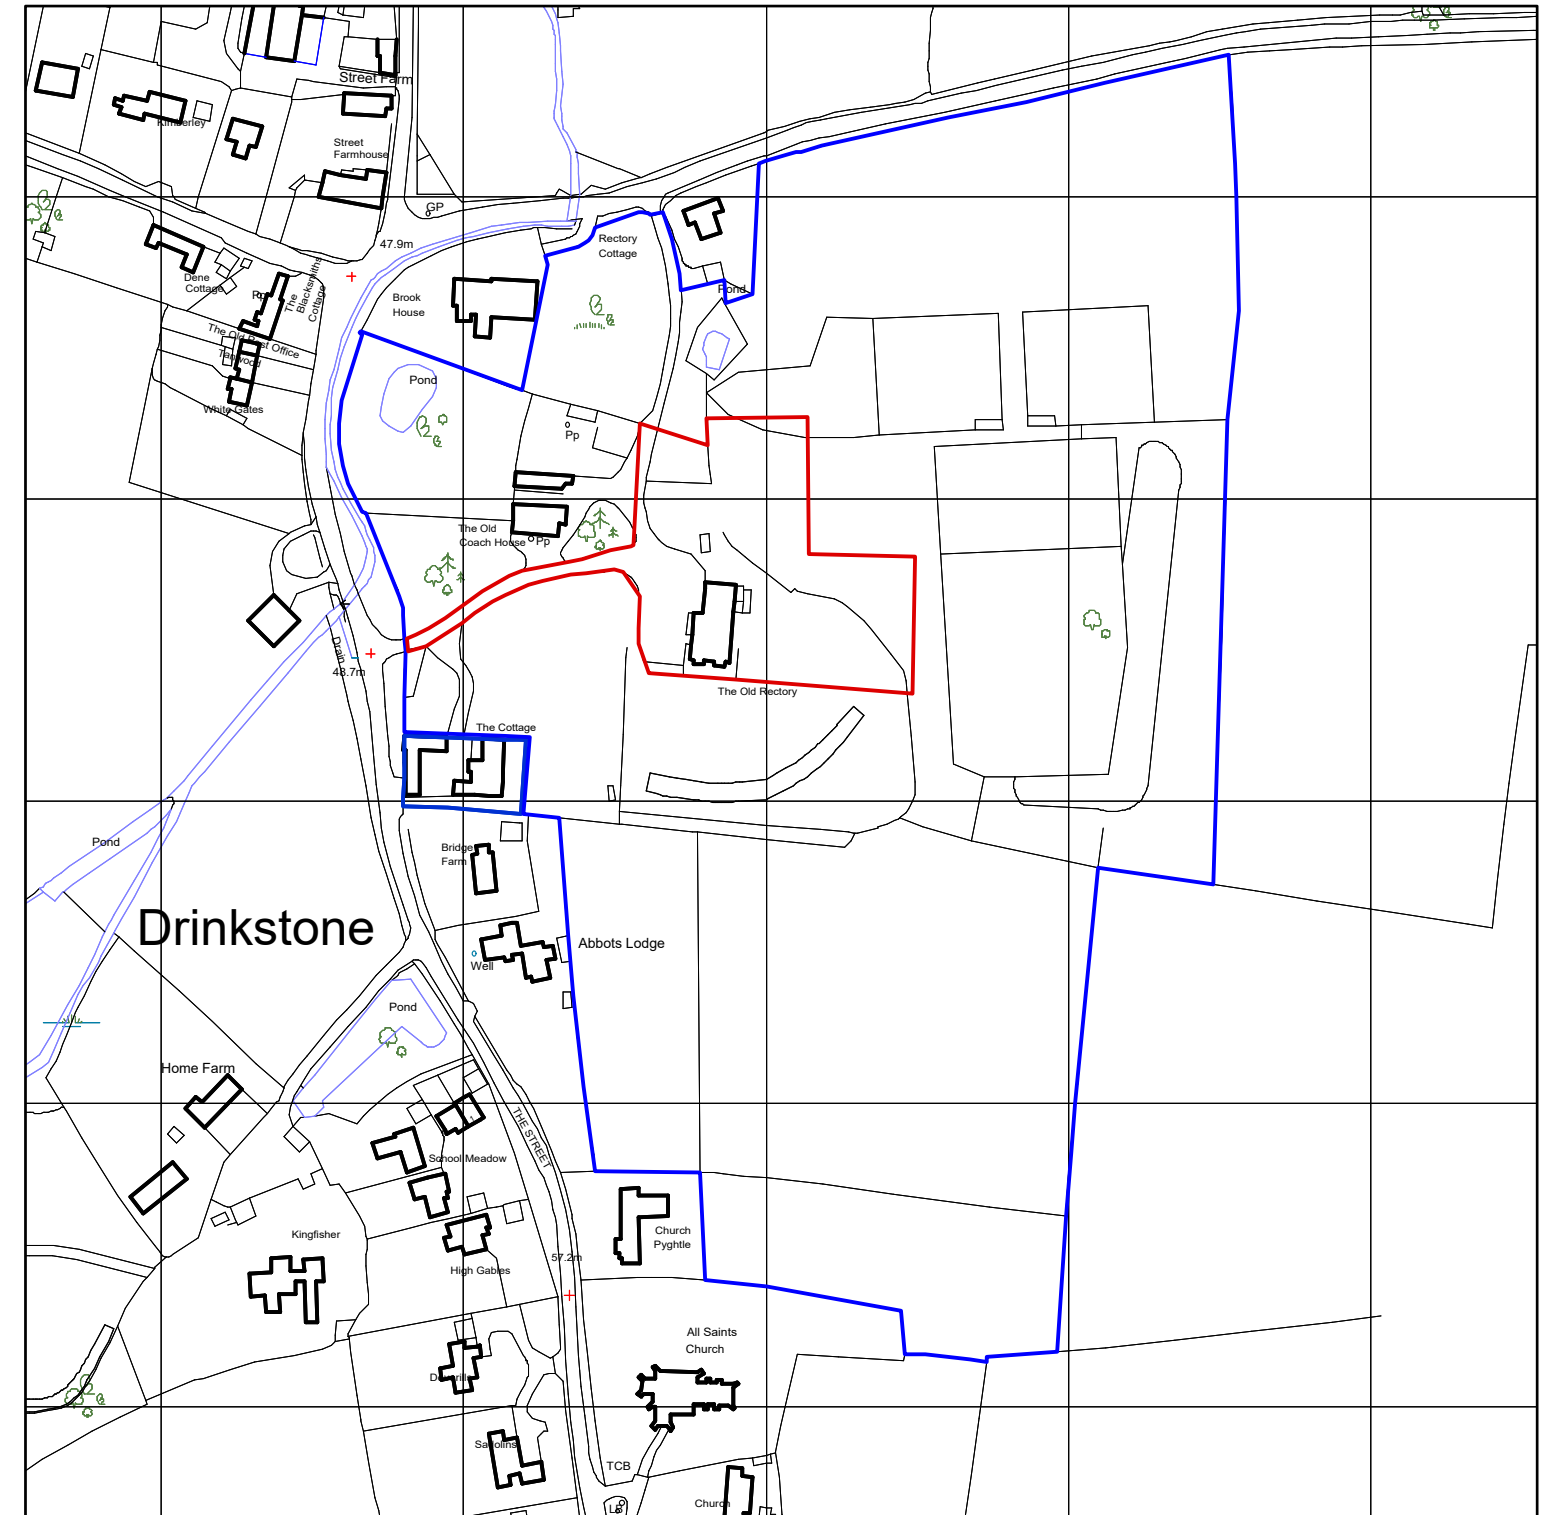

SITE ADDRESS:

The Old Rectory
 The Street
 Drinkstone
 Suffolk
 IP30 9SR

SITE OWNER:

Private

ARCHITECT + AGENT:

SOUP Architects
 Studio 201
 1 Thane Villas
 London
 N7 7PH

E: studio@souparchitects.com

- Site boundary identified by red line —
- Adjoining properties owned by the applicant identified by blue line —
- Site Area: 7,150m² (0.71ha / 1.73acres)

AERIAL VIEW (Courtesy of GOOGLE MAPS) - Not to Scale

EXISTING SITE PLAN SCALE 1:2500@A3