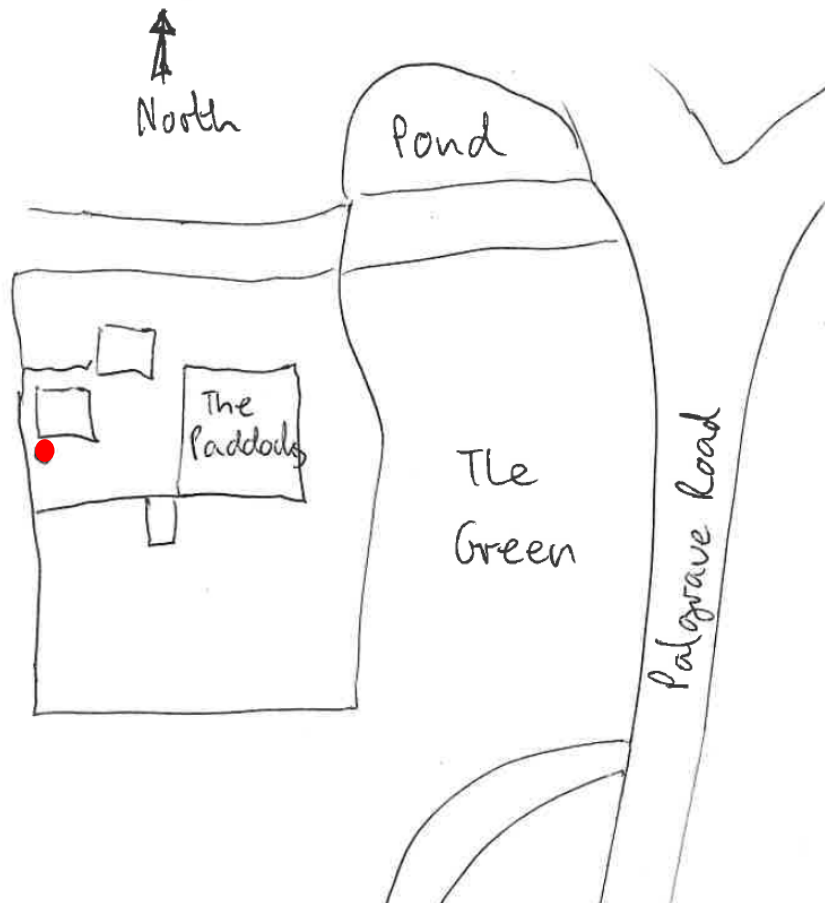

Site address: 1 The Paddocks, The Green, Palgrave, Suffolk IP22 1AG

TPO Number / Conservation Area: Conservation Area

Grid Reference: TM 11471 78646

Tree species: T1 - Silver Birch ●

Sketch Plan:

Tree work specification:

Reduce the canopy of tree to previous pruning points by approx. 3m

Should any decay on old wounds be deemed extensive by the climber then they will be reduced further to sound wood

★ Indicates areas of reduction points