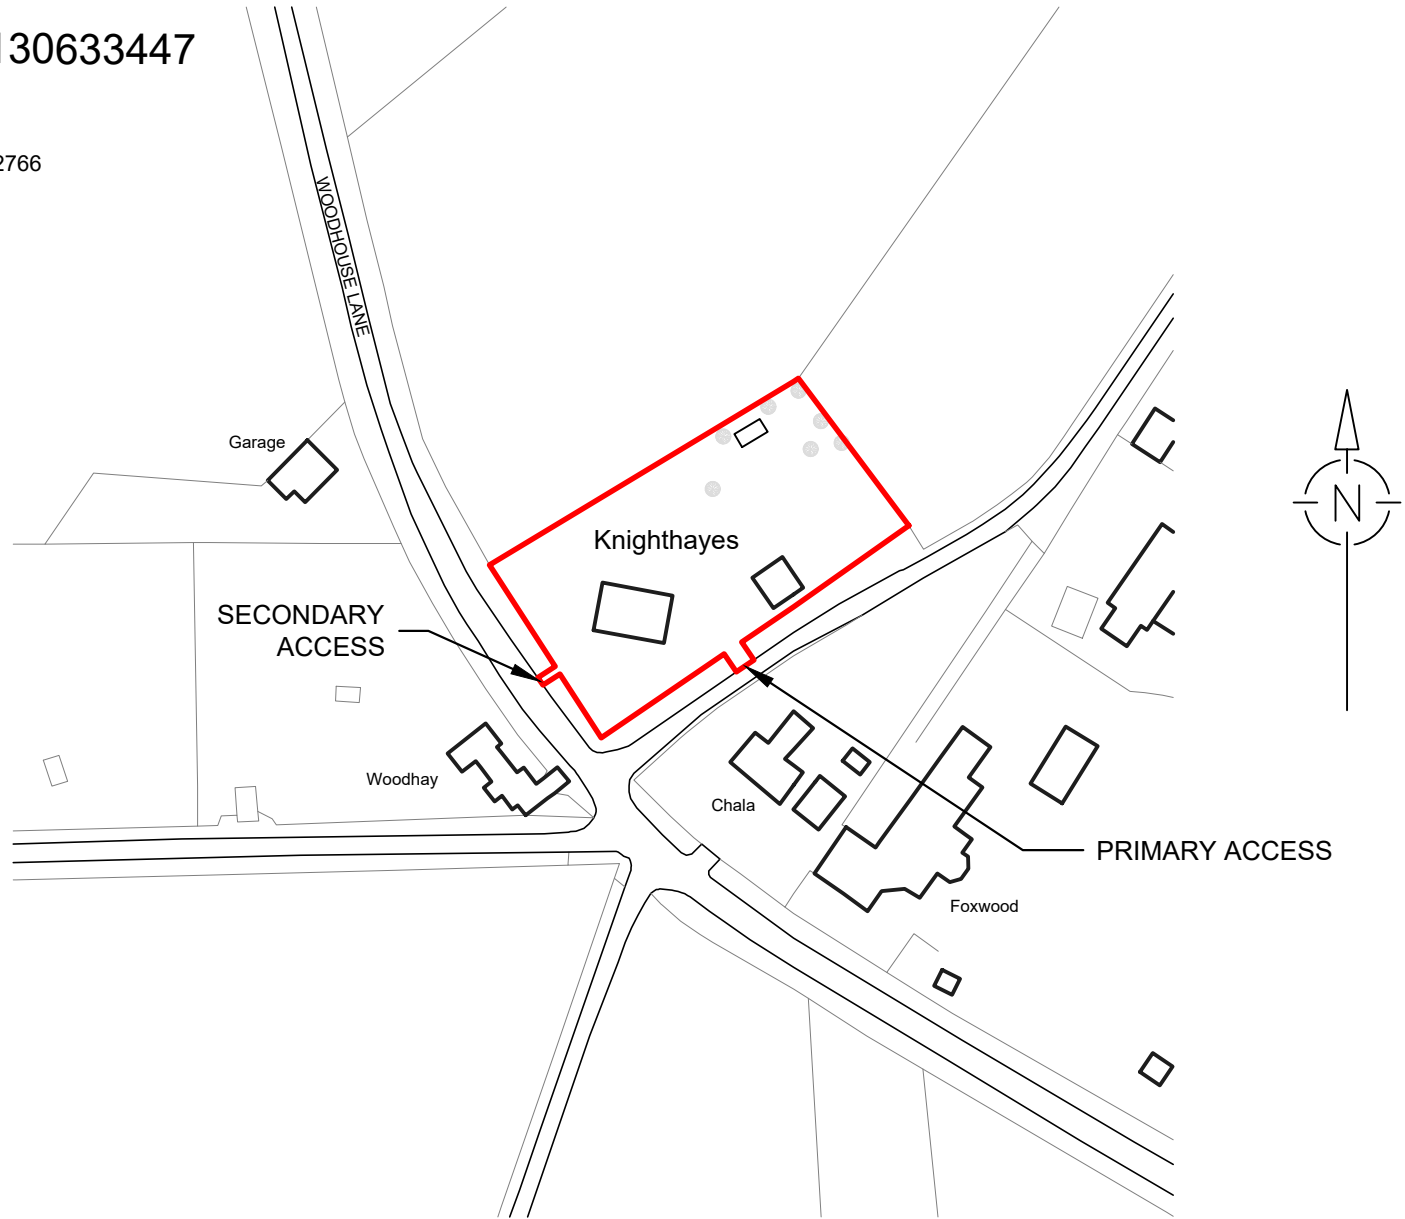

# ReQuestAPlan

Map number: TQRQM24059130633447

Title: Knighthayes  
Map Produced for: Edward Partridge  
© Crown copyright and database rights 2024 OS 100042766  
Project ID:  
Date of Purchase: 28-02-2024  
1 Years subscription from 28-02-2024 for 1 workstation.

● Location of existing trees

## 1 LOCATION PLAN

1:1250

	<b>REVISIONS:</b> - Showing only location plan				KNIGHTHAYES, WOODHOUSE LANE, UPLYME, LYME REGIS, DEVON, DT7 3SX	1:1250@A4 FEB 24'	SF
	PLANNING	PRELIMINARY	TENDER	CONSTRUCTION			